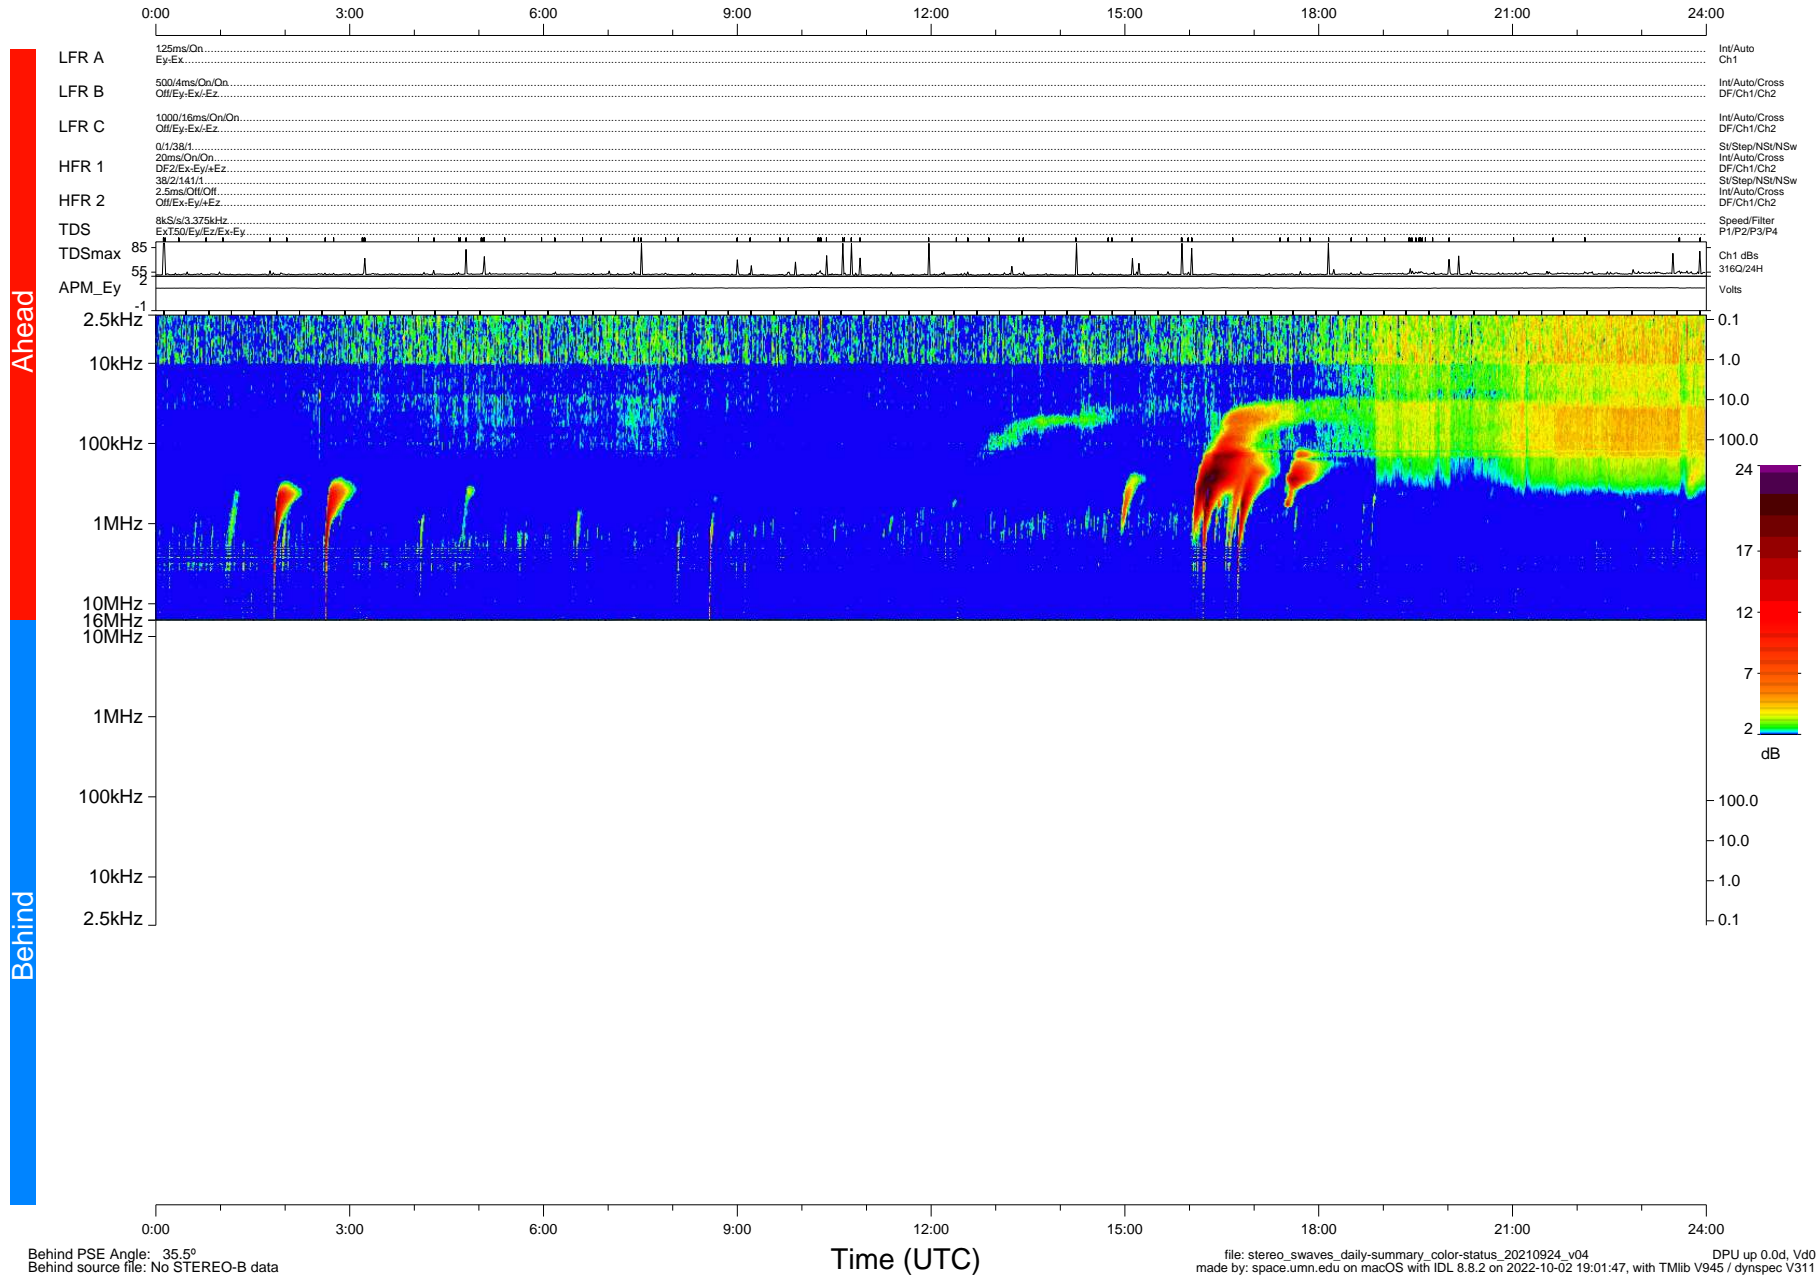

# STEREO/WAVES Daily Summary - 24-Sep-2021 (DOY 267)

Ahead source file: swaves\_ahead\_2021\_267\_1\_05.fin (Recovery: 100.0% HK, 99% PKts)  
 Ahead PSE Angle: -39.9°

DPU up 2270.9d, V412d40

Behind PSE Angle: 35.5°  
 Behind source file: No STEREO-B data

file: stereo\_swaves\_daily-summary\_color-status\_20210924\_v04  
 made by: space.umn.edu on macOS with IDL 8.8.2 on 2022-10-02 19:01:47, with Tlib V945 / dynspec V311  
 DPU up 0.0d, Vd0