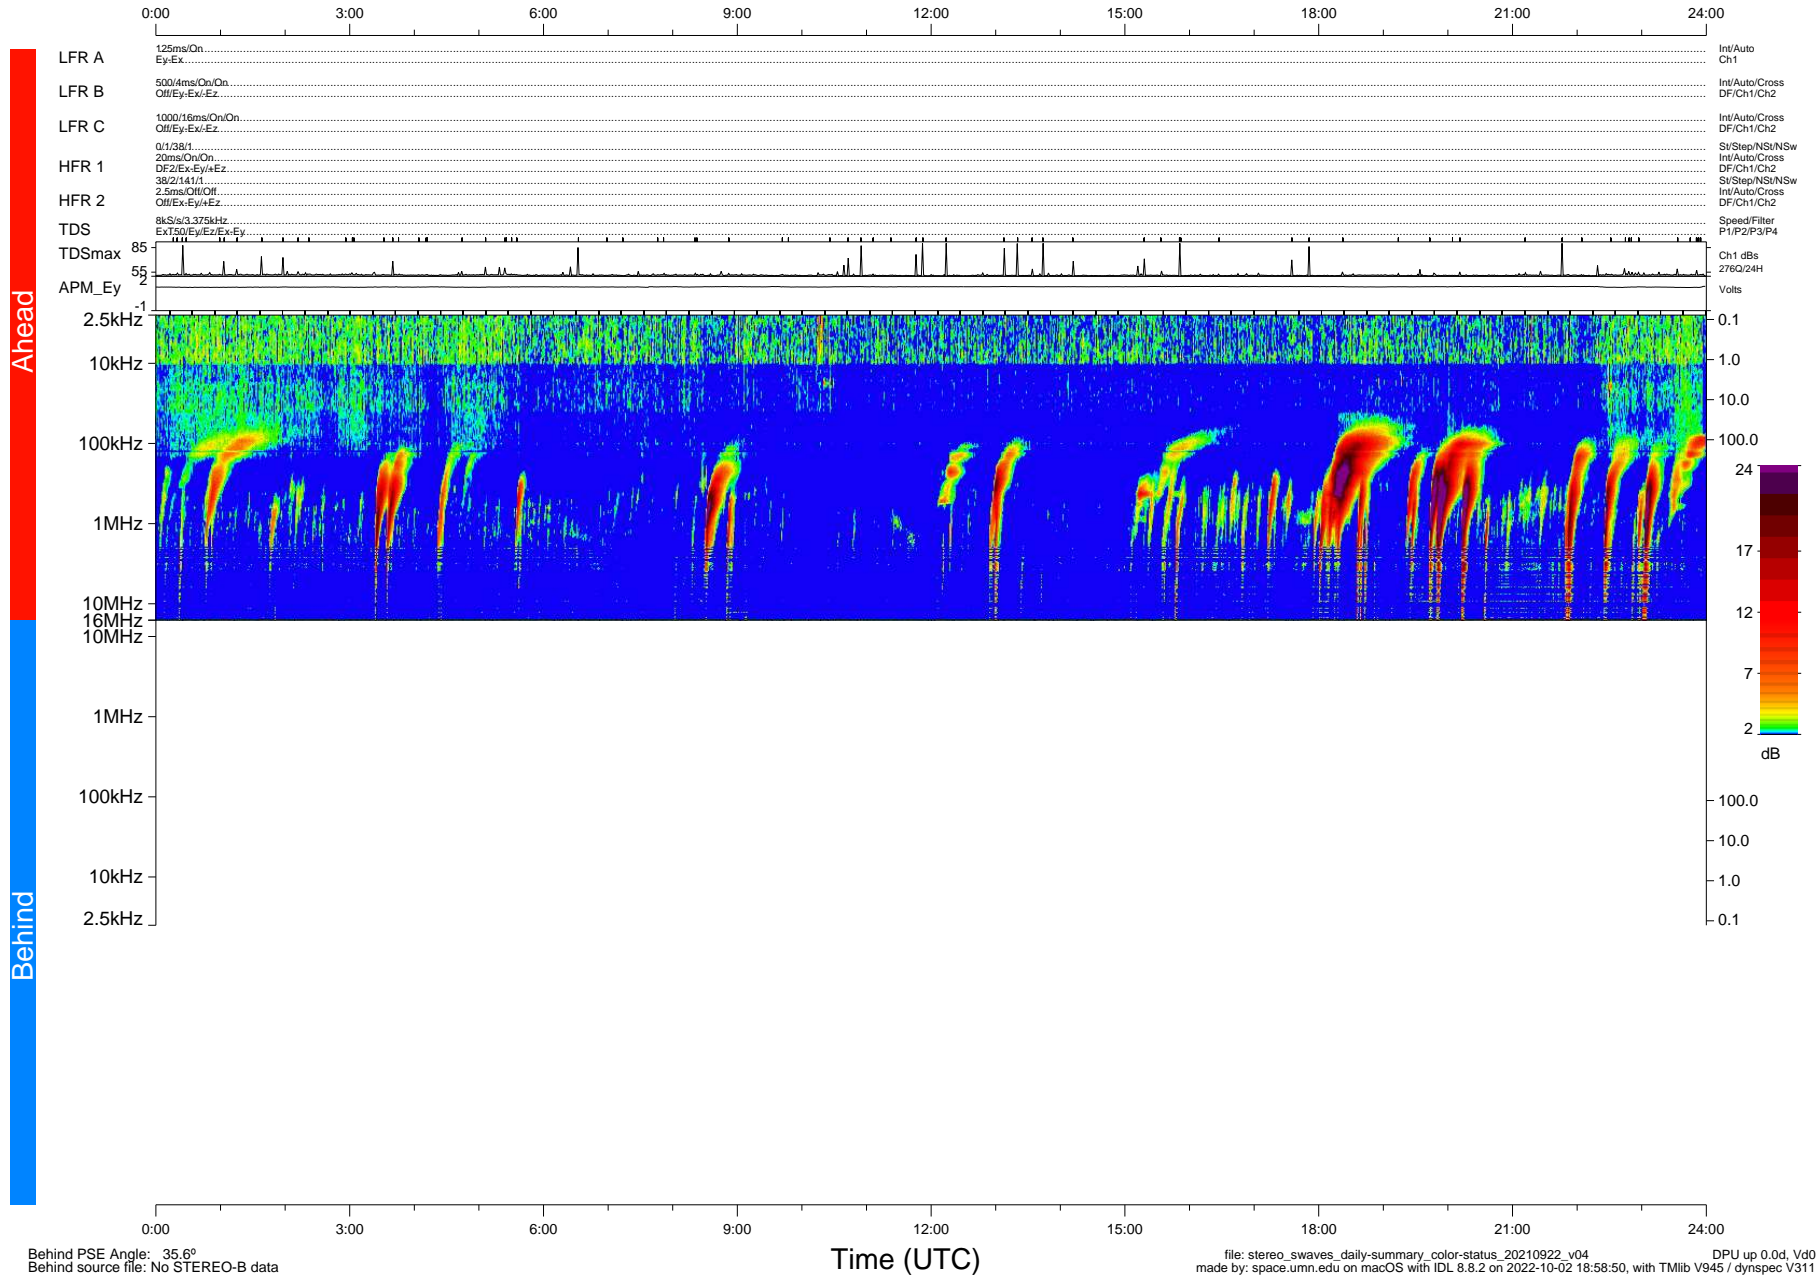

STEREO/WAVES Daily Summary - 22-Sep-2021 (DOY 265)

Ahead source file: swaves_ahead_2021_265_1_05.fin (Recovery: 100.0% HK, 93% Pkts)
 Ahead PSE Angle: -40.0°

DPU up 2268.9d, V412d40

Behind PSE Angle: 35.6°
 Behind source file: No STEREO-B data

file: stereo_swaves_daily-summary_color-status_20210922_v04
 made by: space.umn.edu on macOS with IDL 8.8.2 on 2022-10-02 18:58:50, with Tlib V945 / dynspec V311
 DPU up 0.0d, Vd0