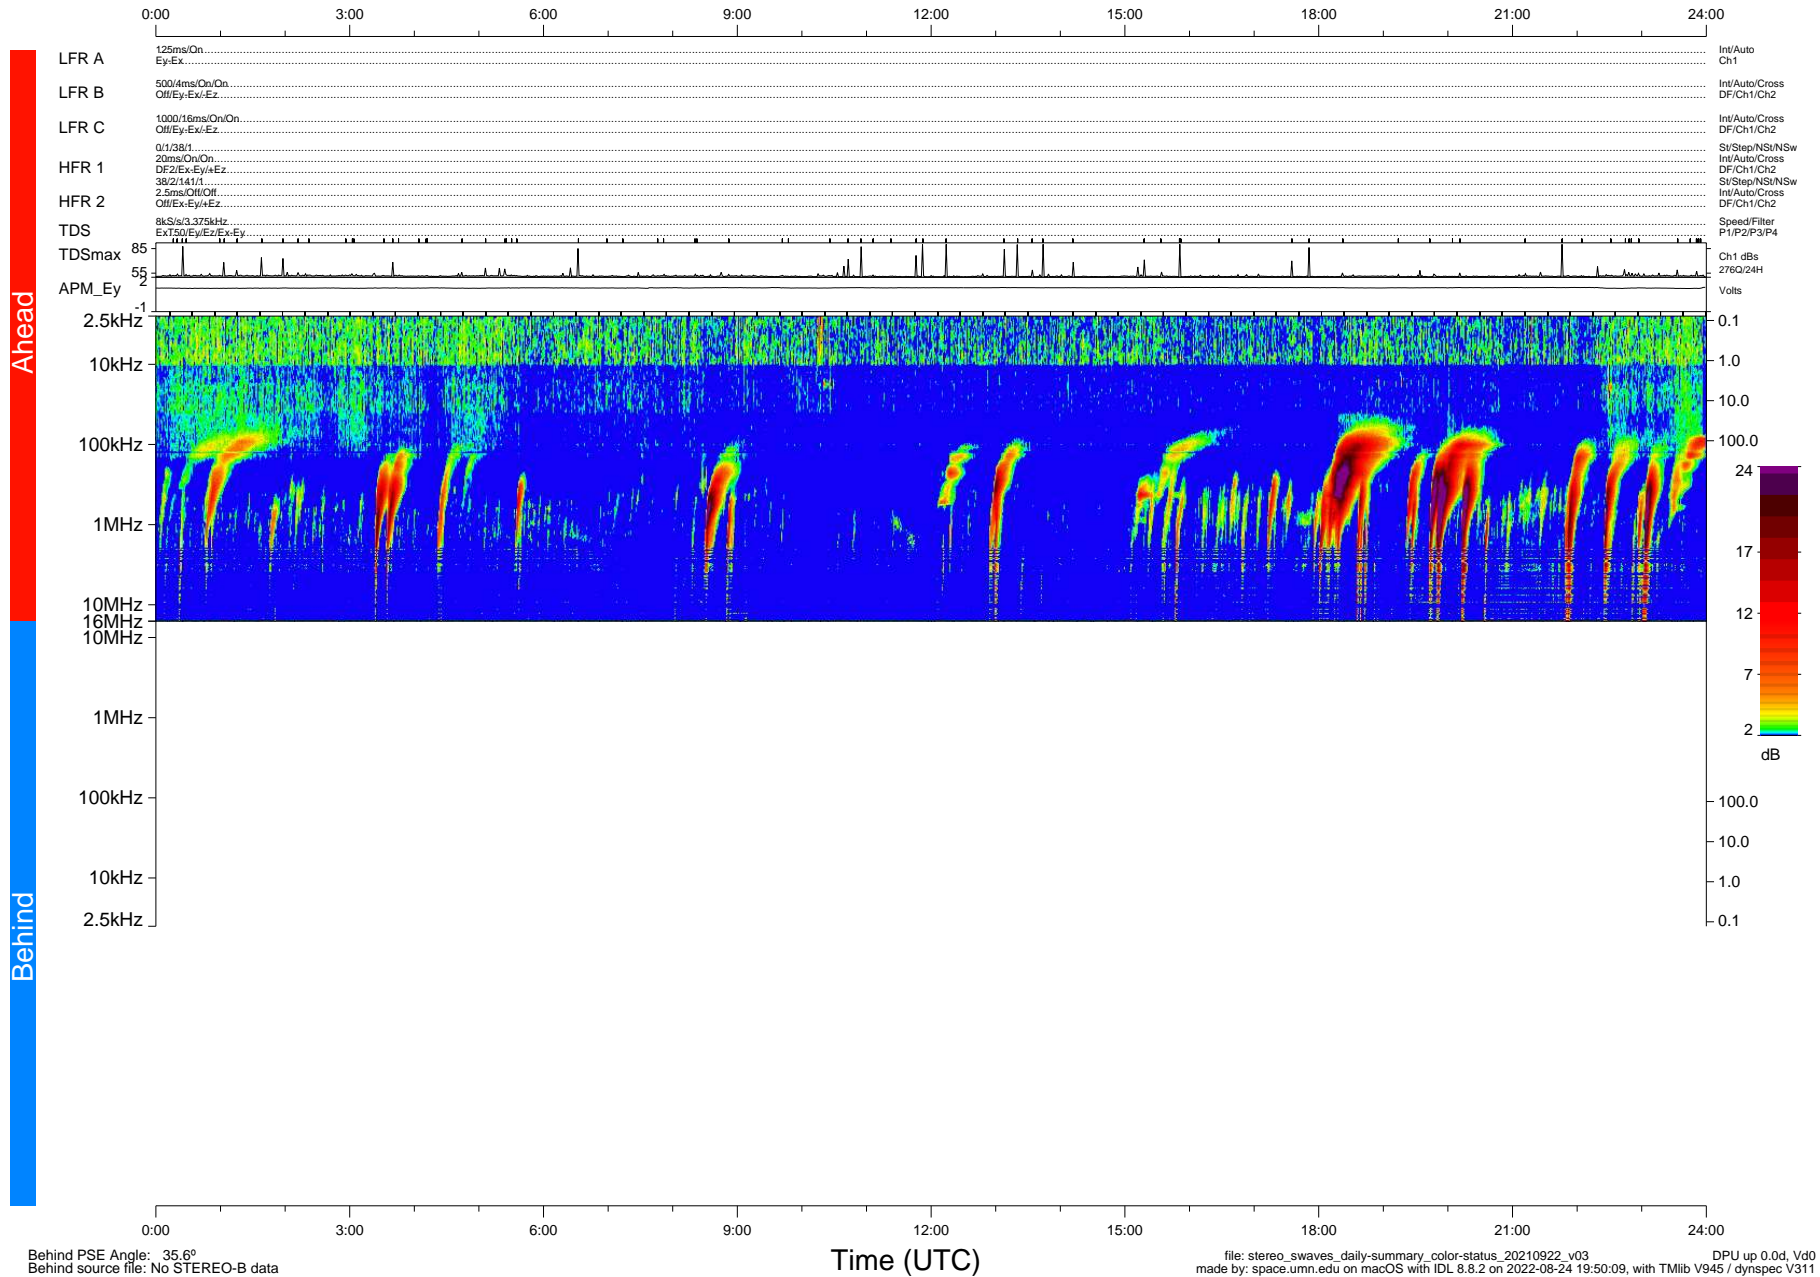

STEREO/WAVES Daily Summary - 22-Sep-2021 (DOY 265)

Ahead source file: swaves_ahead_2021_265_1_05.fin (Recovery: 100.0% HK, 93% Pkts)
 Ahead PSE Angle: -40.0°

DPU up 2268.9d, V412d40

Behind PSE Angle: 35.6°
 Behind source file: No STEREO-B data

file: stereo_swaves_daily-summary_color-status_20210922_v03
 made by: space.umn.edu on macOS with IDL 8.8.2 on 2022-08-24 19:50:09, with Tlib V945 / dynspec V311
 DPU up 0.0d, Vd0