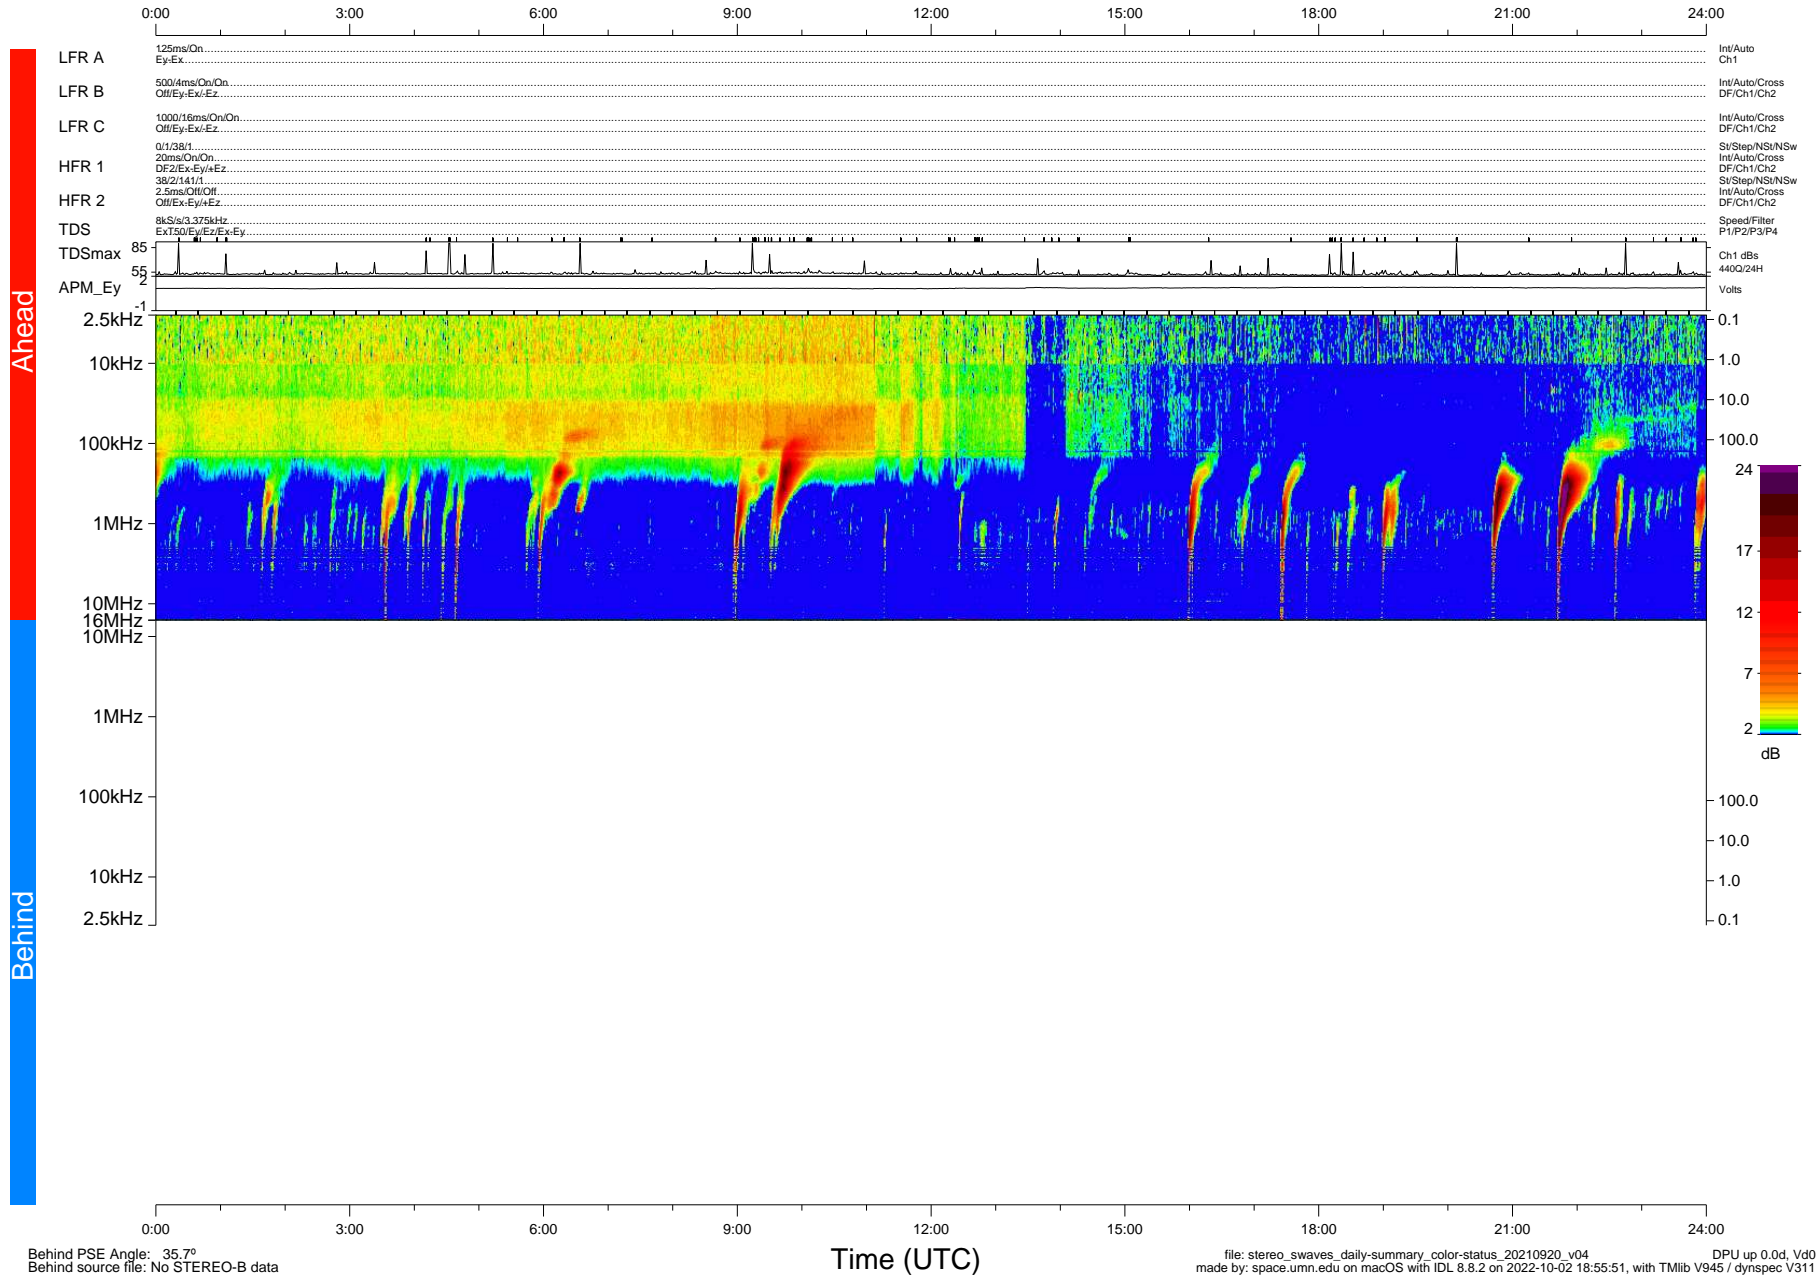

STEREO/WAVES Daily Summary - 20-Sep-2021 (DOY 263)

Ahead source file: swaves_ahead_2021_263_1_05.fin (Recovery: 100.0% HK, 117% Pkts)
 Ahead PSE Angle: -40.2°

DPU up 2266.9d, V412d40

Behind PSE Angle: 35.7°
 Behind source file: No STEREO-B data

Time (UTC)

file: stereo_swaves_daily-summary_color-status_20210920_v04 DPU up 0.0d, Vd0
 made by: space.umn.edu on macOS with IDL 8.8.2 on 2022-10-02 18:55:51, with Tlib V945 / dynspec V311