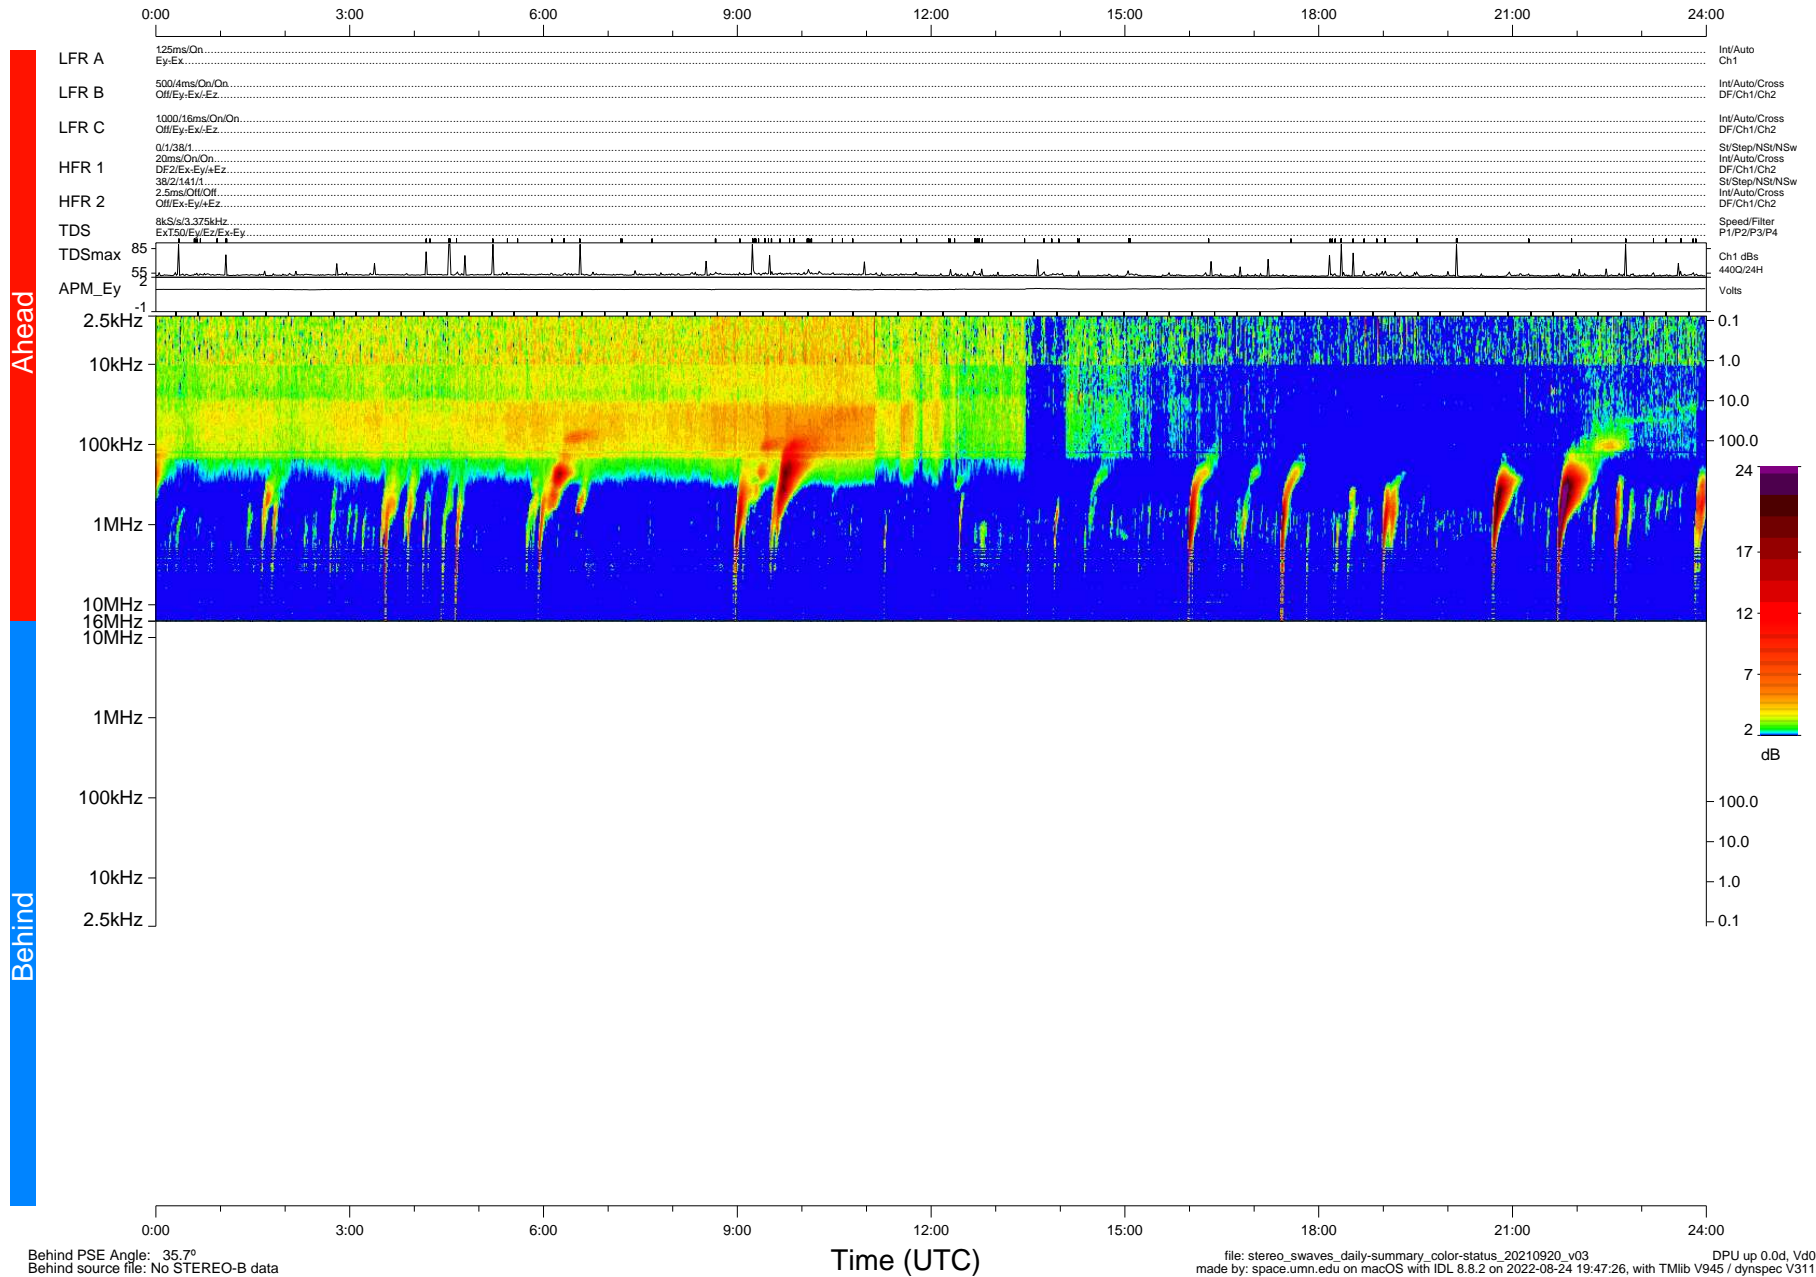

STEREO/WAVES Daily Summary - 20-Sep-2021 (DOY 263)

Ahead source file: swaves_ahead_2021_263_1_05.fin (Recovery: 100.0% HK, 117% Pkts)
 Ahead PSE Angle: -40.2°

DPU up 2266.9d, V412d40

Behind PSE Angle: 35.7°
 Behind source file: No STEREO-B data

file: stereo_swaves_daily-summary_color-status_20210920_v03
 made by: space.umn.edu on macOS with IDL 8.8.2 on 2022-08-24 19:47:26, with Tlib V945 / dynspec V311
 DPU up 0.0d, Vd0