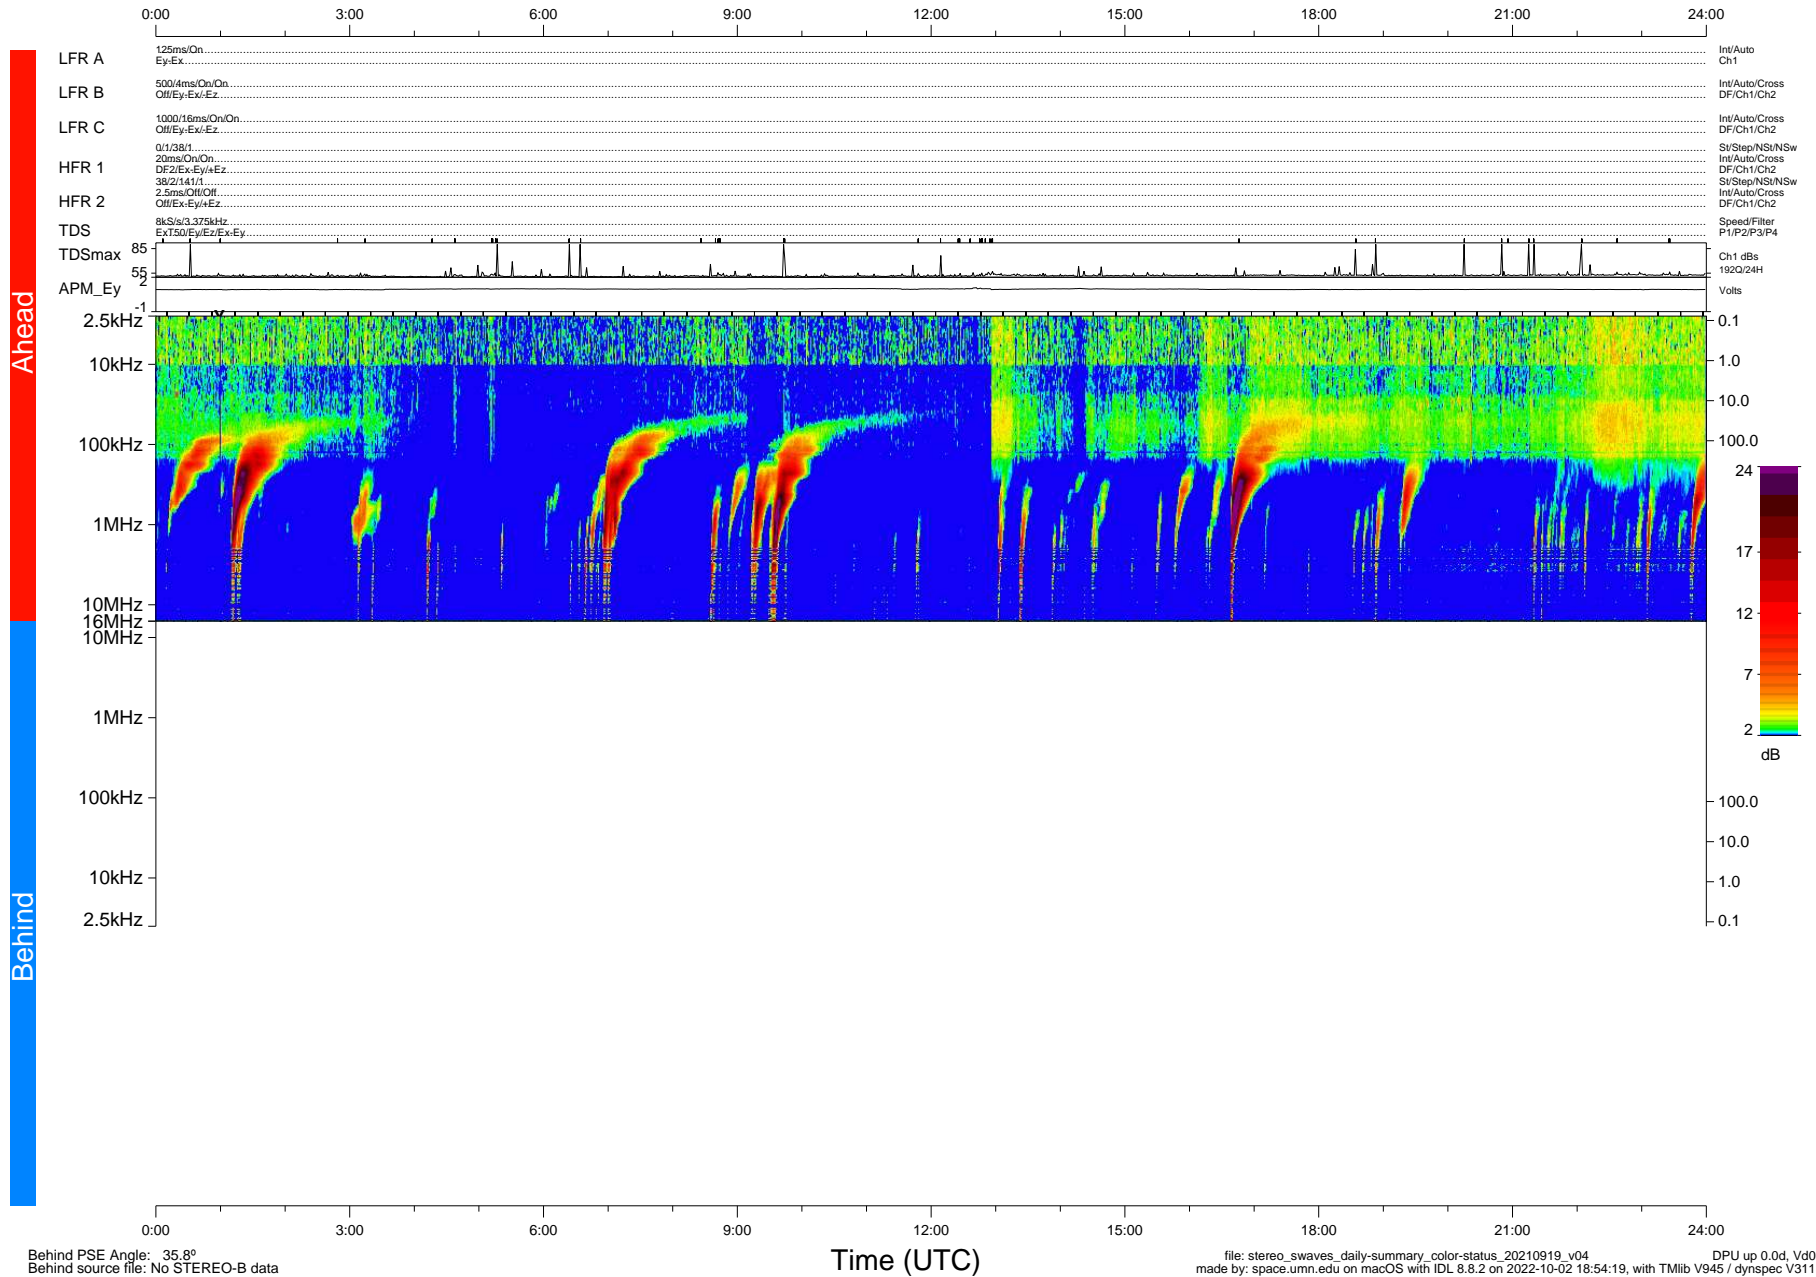

STEREO/WAVES Daily Summary - 19-Sep-2021 (DOY 262)

Ahead source file: swaves_ahead_2021_262_1_05.fin (Recovery: 100.0% HK, 81% Pkts)
 Ahead PSE Angle: -40.3°

DPU up 2265.9d, V412d40

Behind PSE Angle: 35.8°
 Behind source file: No STEREO-B data

Time (UTC)

file: stereo_swaves_daily-summary_color-status_20210919_v04 DPU up 0.0d, Vd0
 made by: space.umn.edu on macOS with IDL 8.8.2 on 2022-10-02 18:54:19, with Tlib V945 / dynspec V311