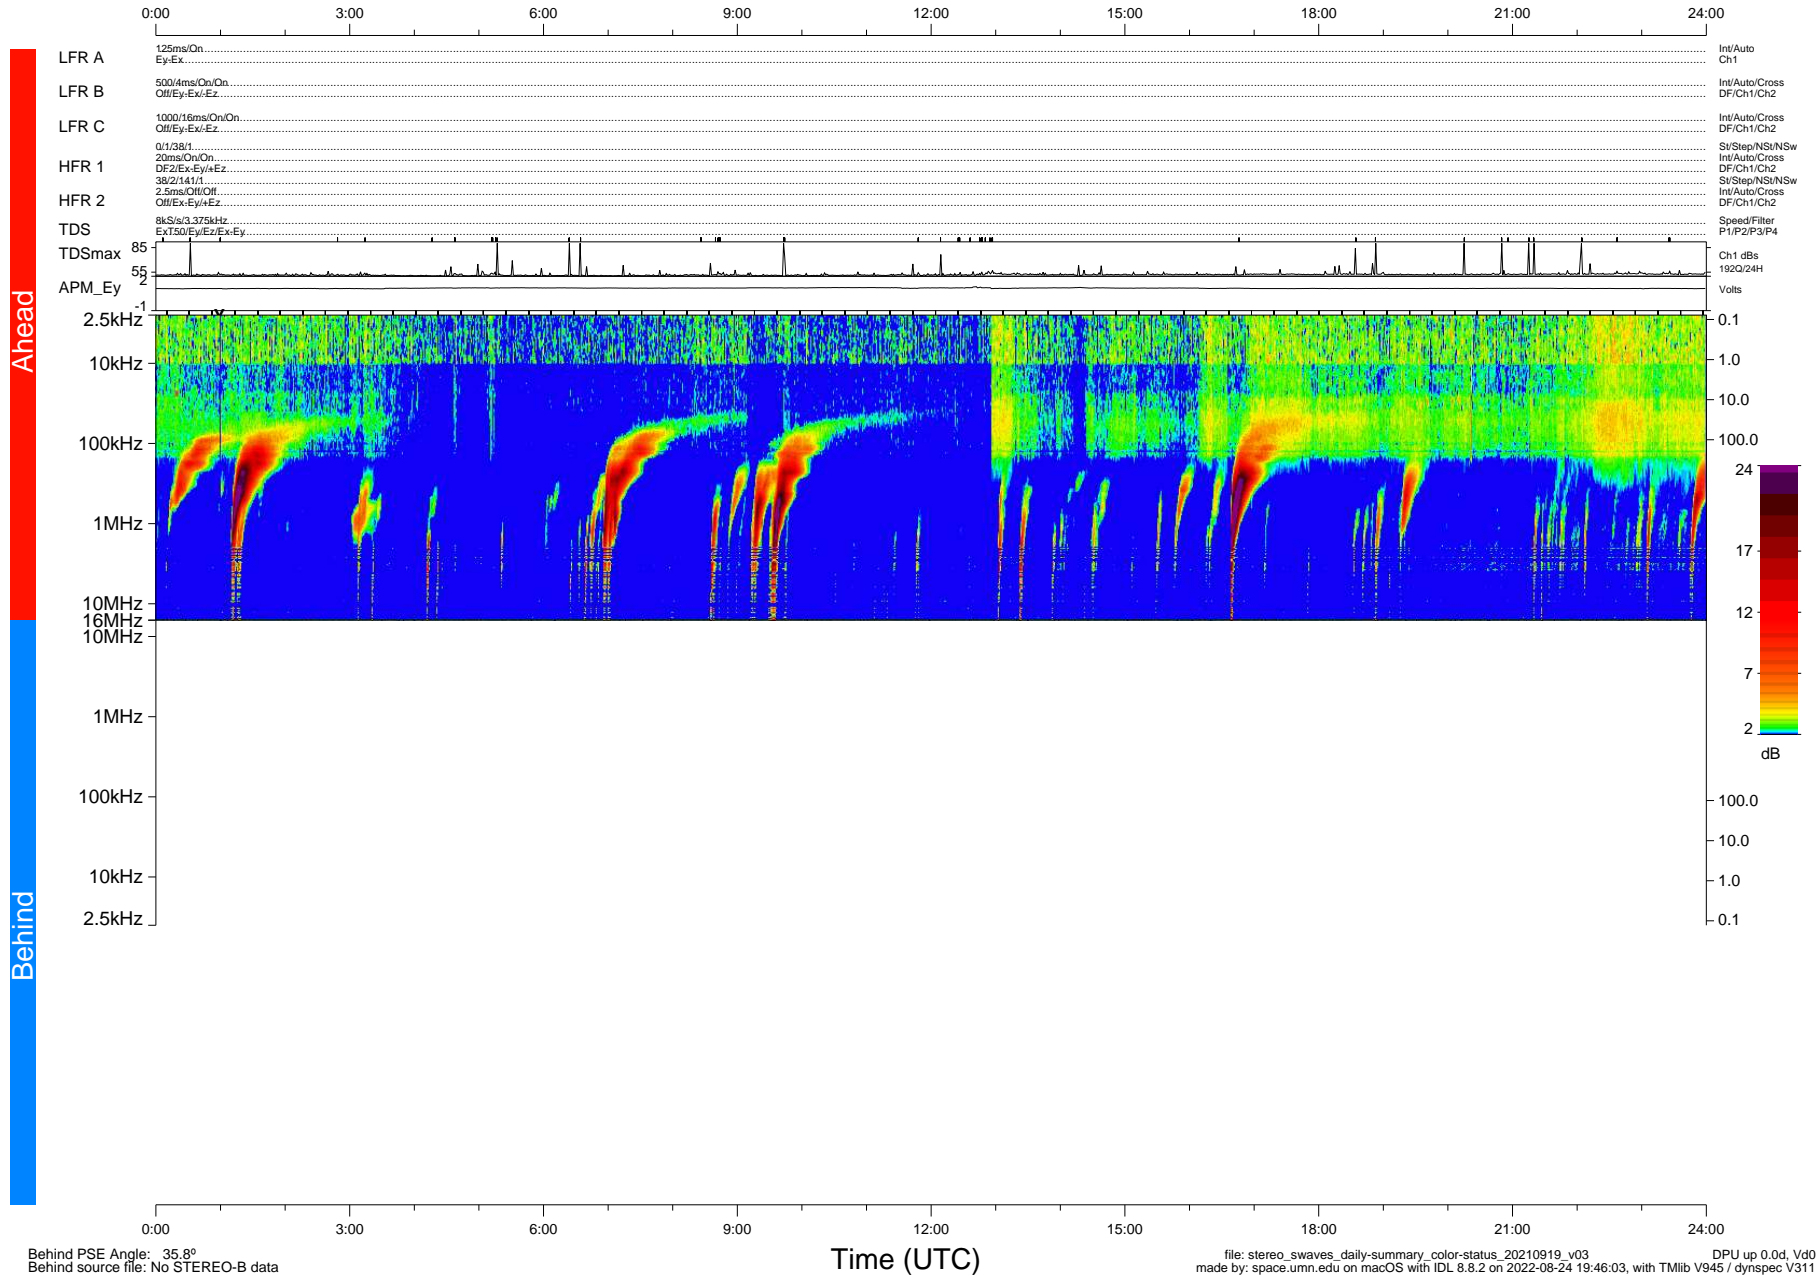

STEREO/WAVES Daily Summary - 19-Sep-2021 (DOY 262)

Ahead source file: swaves_ahead_2021_262_1_05.fin (Recovery: 100.0% HK, 81% Pkts)
 Ahead PSE Angle: -40.3°

DPU up 2265.9d, V412d40

Behind PSE Angle: 35.8°
 Behind source file: No STEREO-B data

Time (UTC)

file: stereo_swaves_daily-summary_color-status_20210919_v03 DPU up 0.0d, Vd0
 made by: space.umn.edu on macOS with IDL 8.8.2 on 2022-08-24 19:46:03, with Tlib V945 / dynspec V311