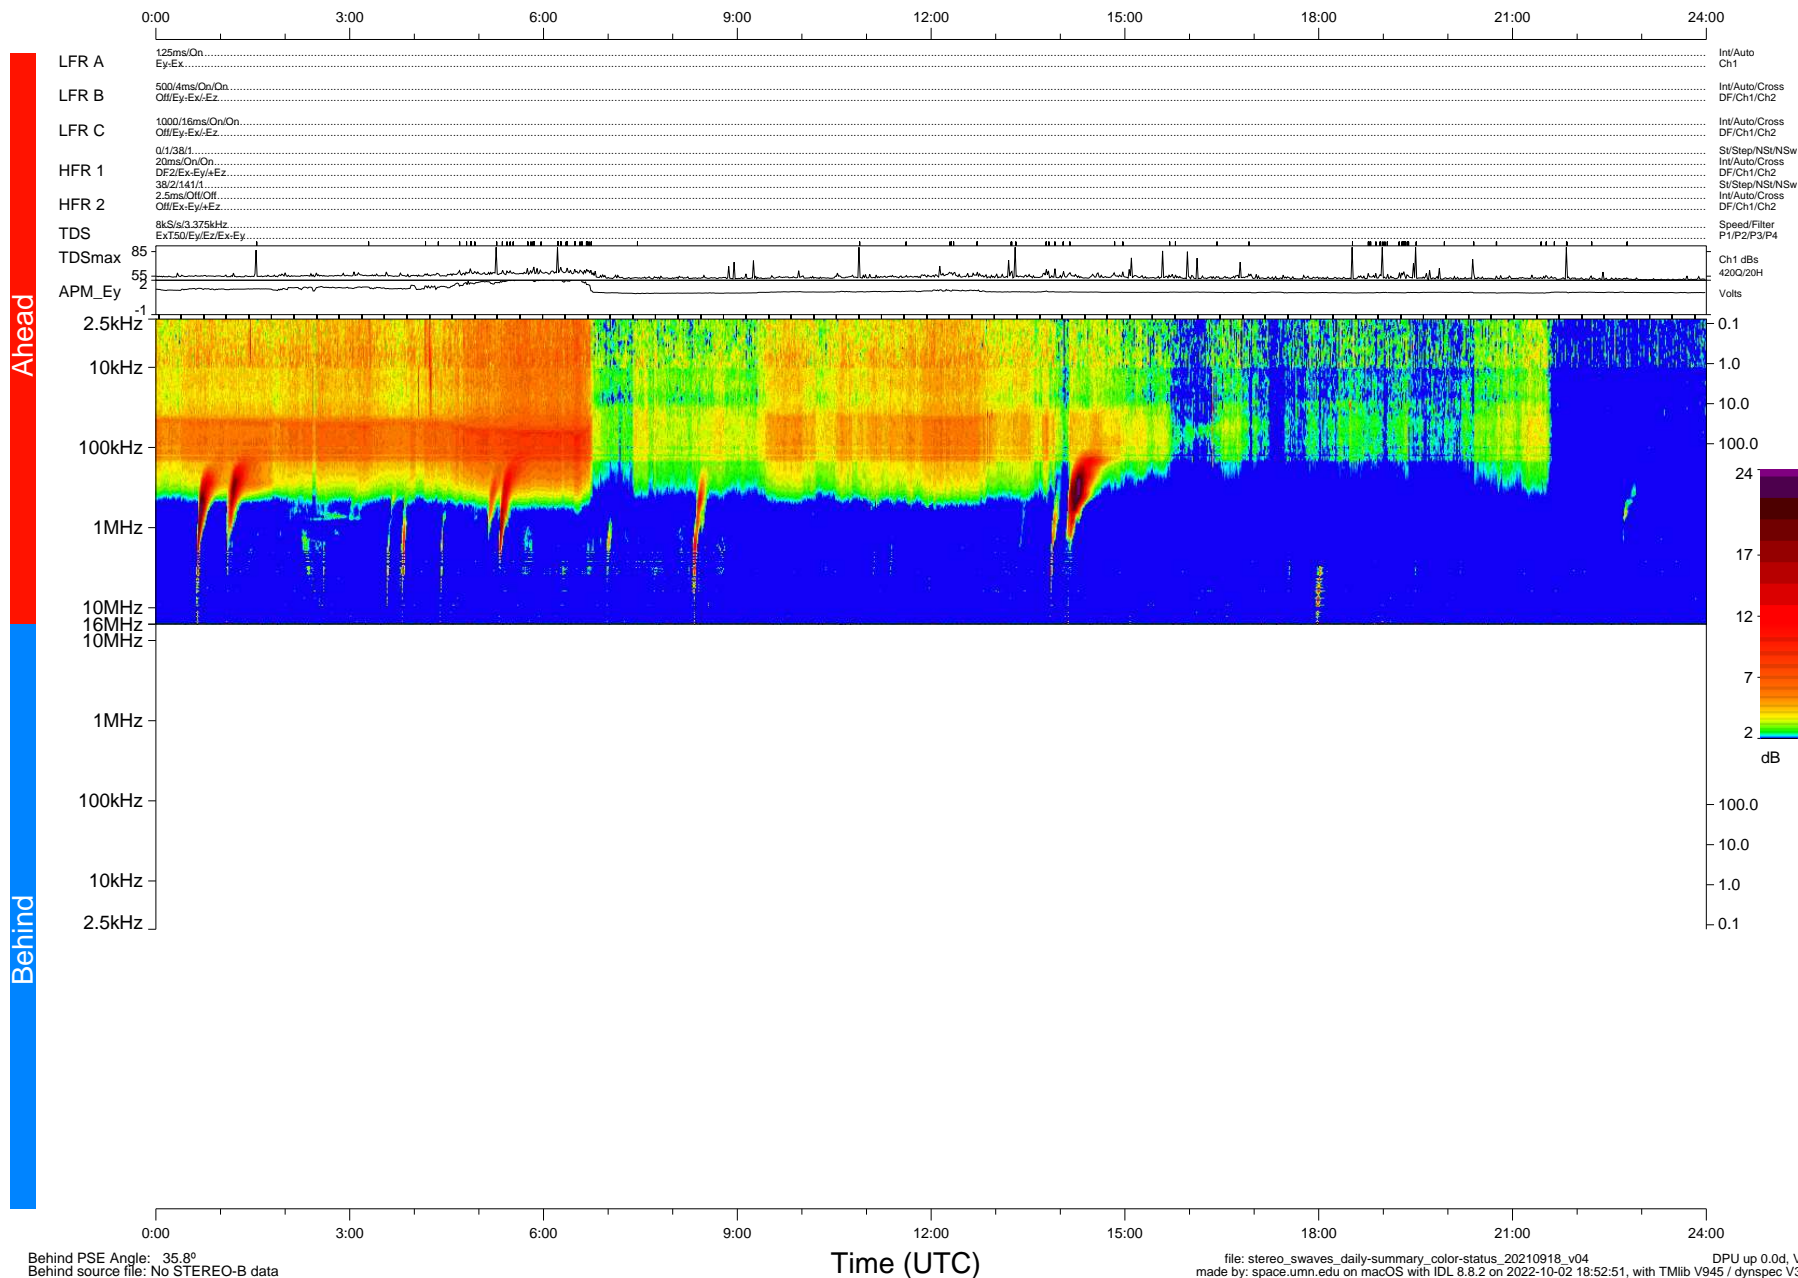

STEREO/WAVES Daily Summary - 18-Sep-2021 (DOY 261)

Ahead source file: swaves_ahead_2021_261_1_05.fin (Recovery: 100.0% HK, 113% Pkts)
Ahead PSE Angle: -40.4°

DPU up 2264.9d, V412d40

Behind PSE Angle: 35.8°
Behind source file: No STEREO-B data

Time (UTC)