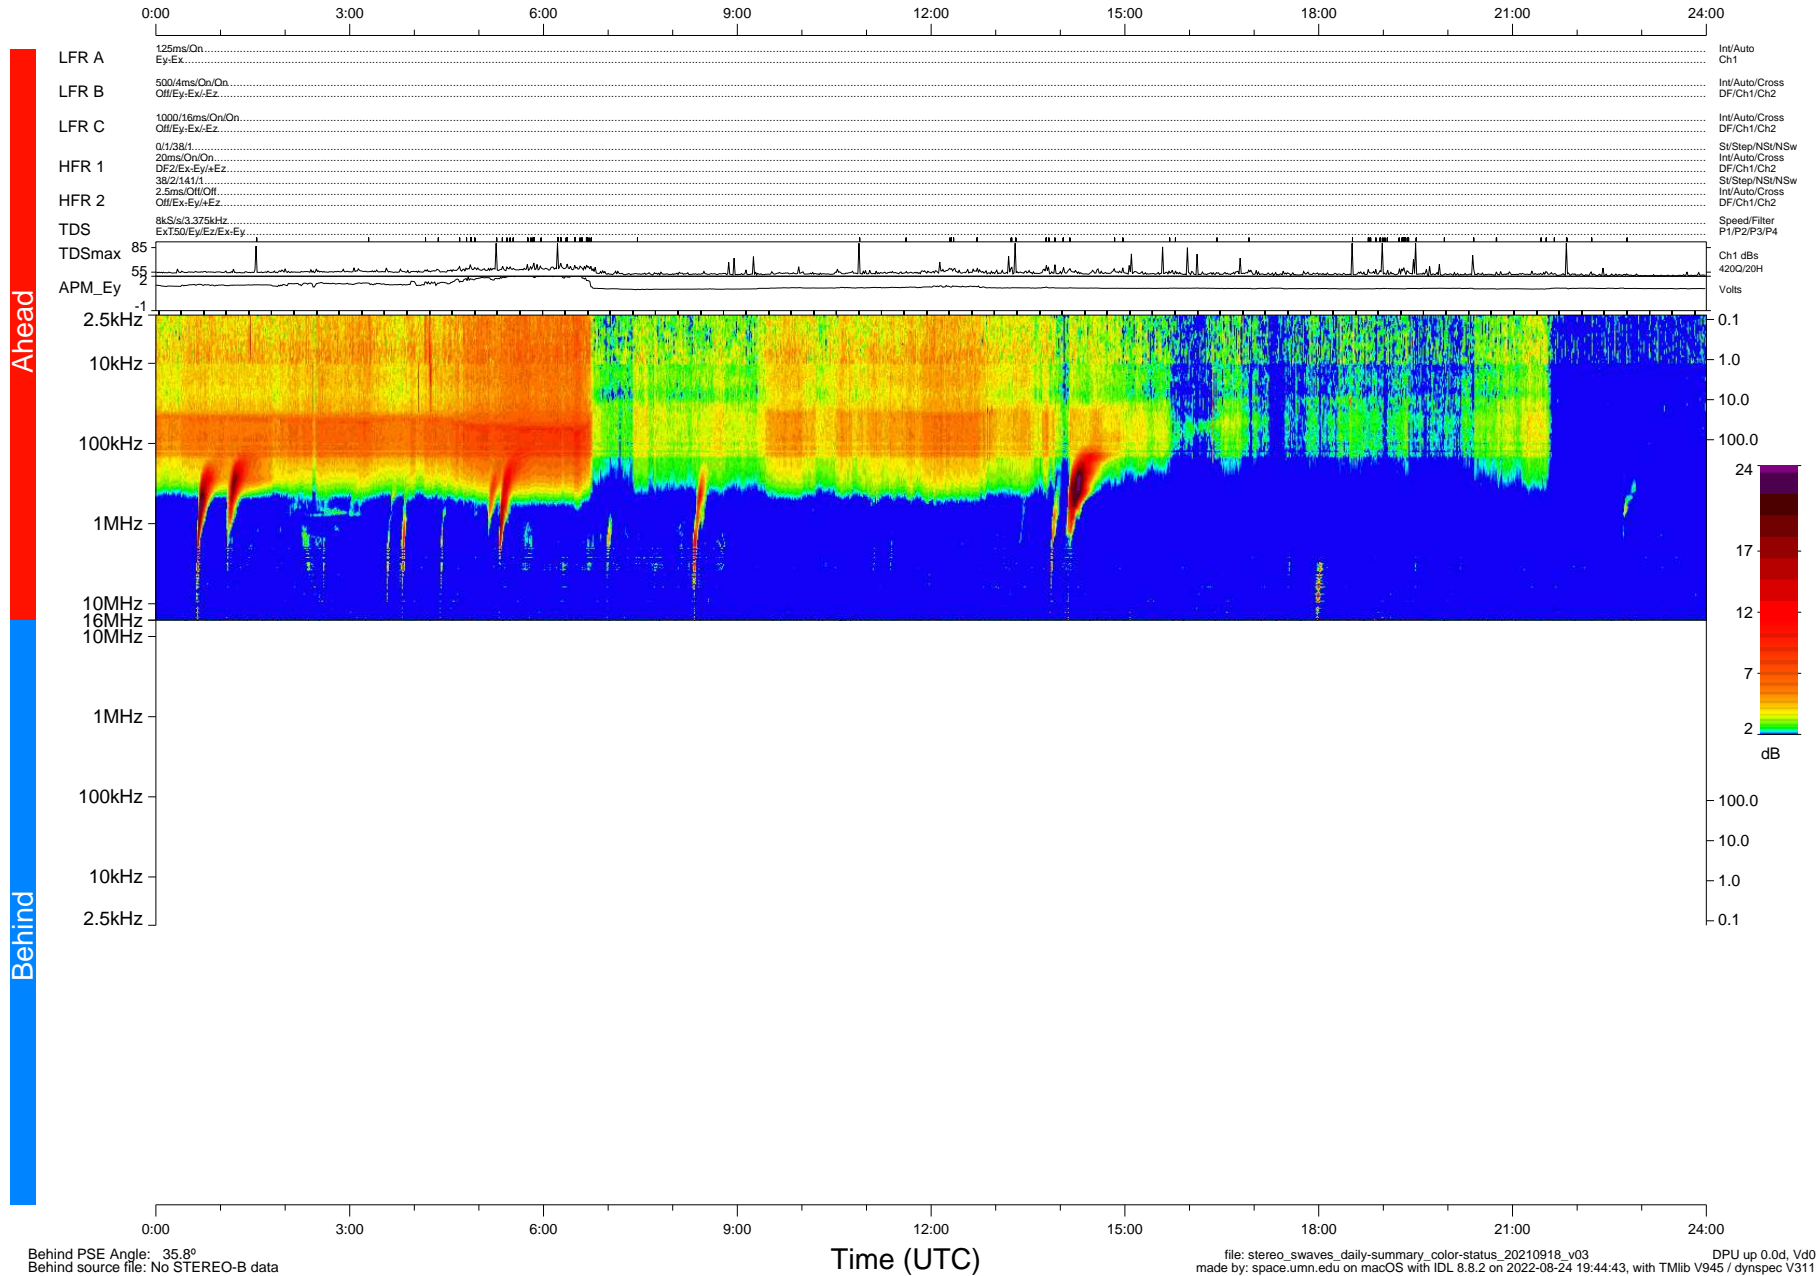

STEREO/WAVES Daily Summary - 18-Sep-2021 (DOY 261)

Ahead source file: swaves_ahead_2021_261_1_05.fin (Recovery: 100.0% HK, 113% Pkts)
 Ahead PSE Angle: -40.4°

DPU up 2264.9d, V412d40

Behind PSE Angle: 35.8°
 Behind source file: No STEREO-B data

Time (UTC)

file: stereo_swaves_daily-summary_color-status_20210918_v03 DPU up 0.0d, Vd0
 made by: space.umn.edu on macOS with IDL 8.8.2 on 2022-08-24 19:44:43, with Tlib V945 / dynspec V311