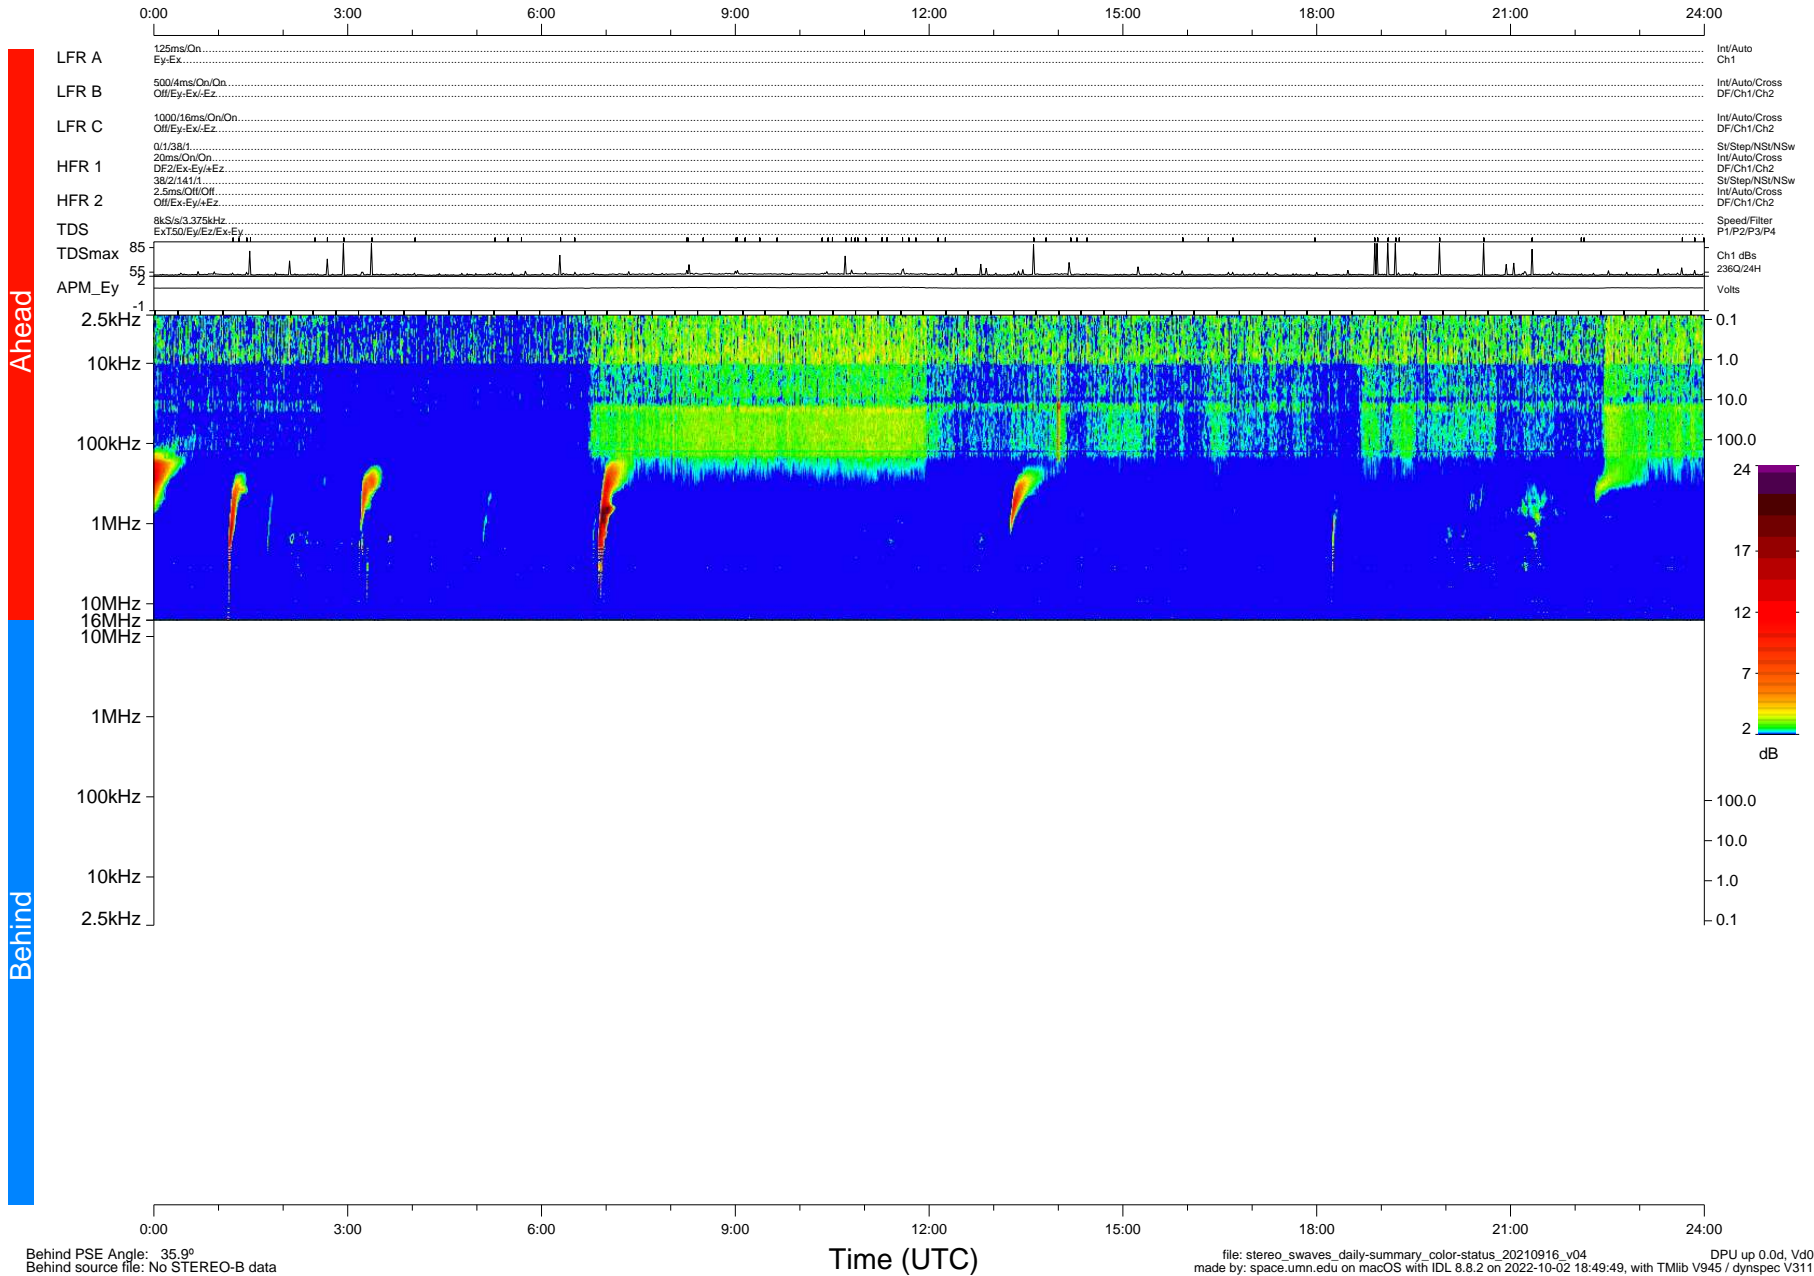

STEREO/WAVES Daily Summary - 16-Sep-2021 (DOY 259)

Ahead source file: swaves_ahead_2021_259_1_06.fin (Recovery: 100.0% HK, 87% Pkts)
Ahead PSE Angle: -40.6°

DPU up 2262.9d, V412d40

Behind PSE Angle: 35.9°
Behind source file: No STEREO-B data

Time (UTC)