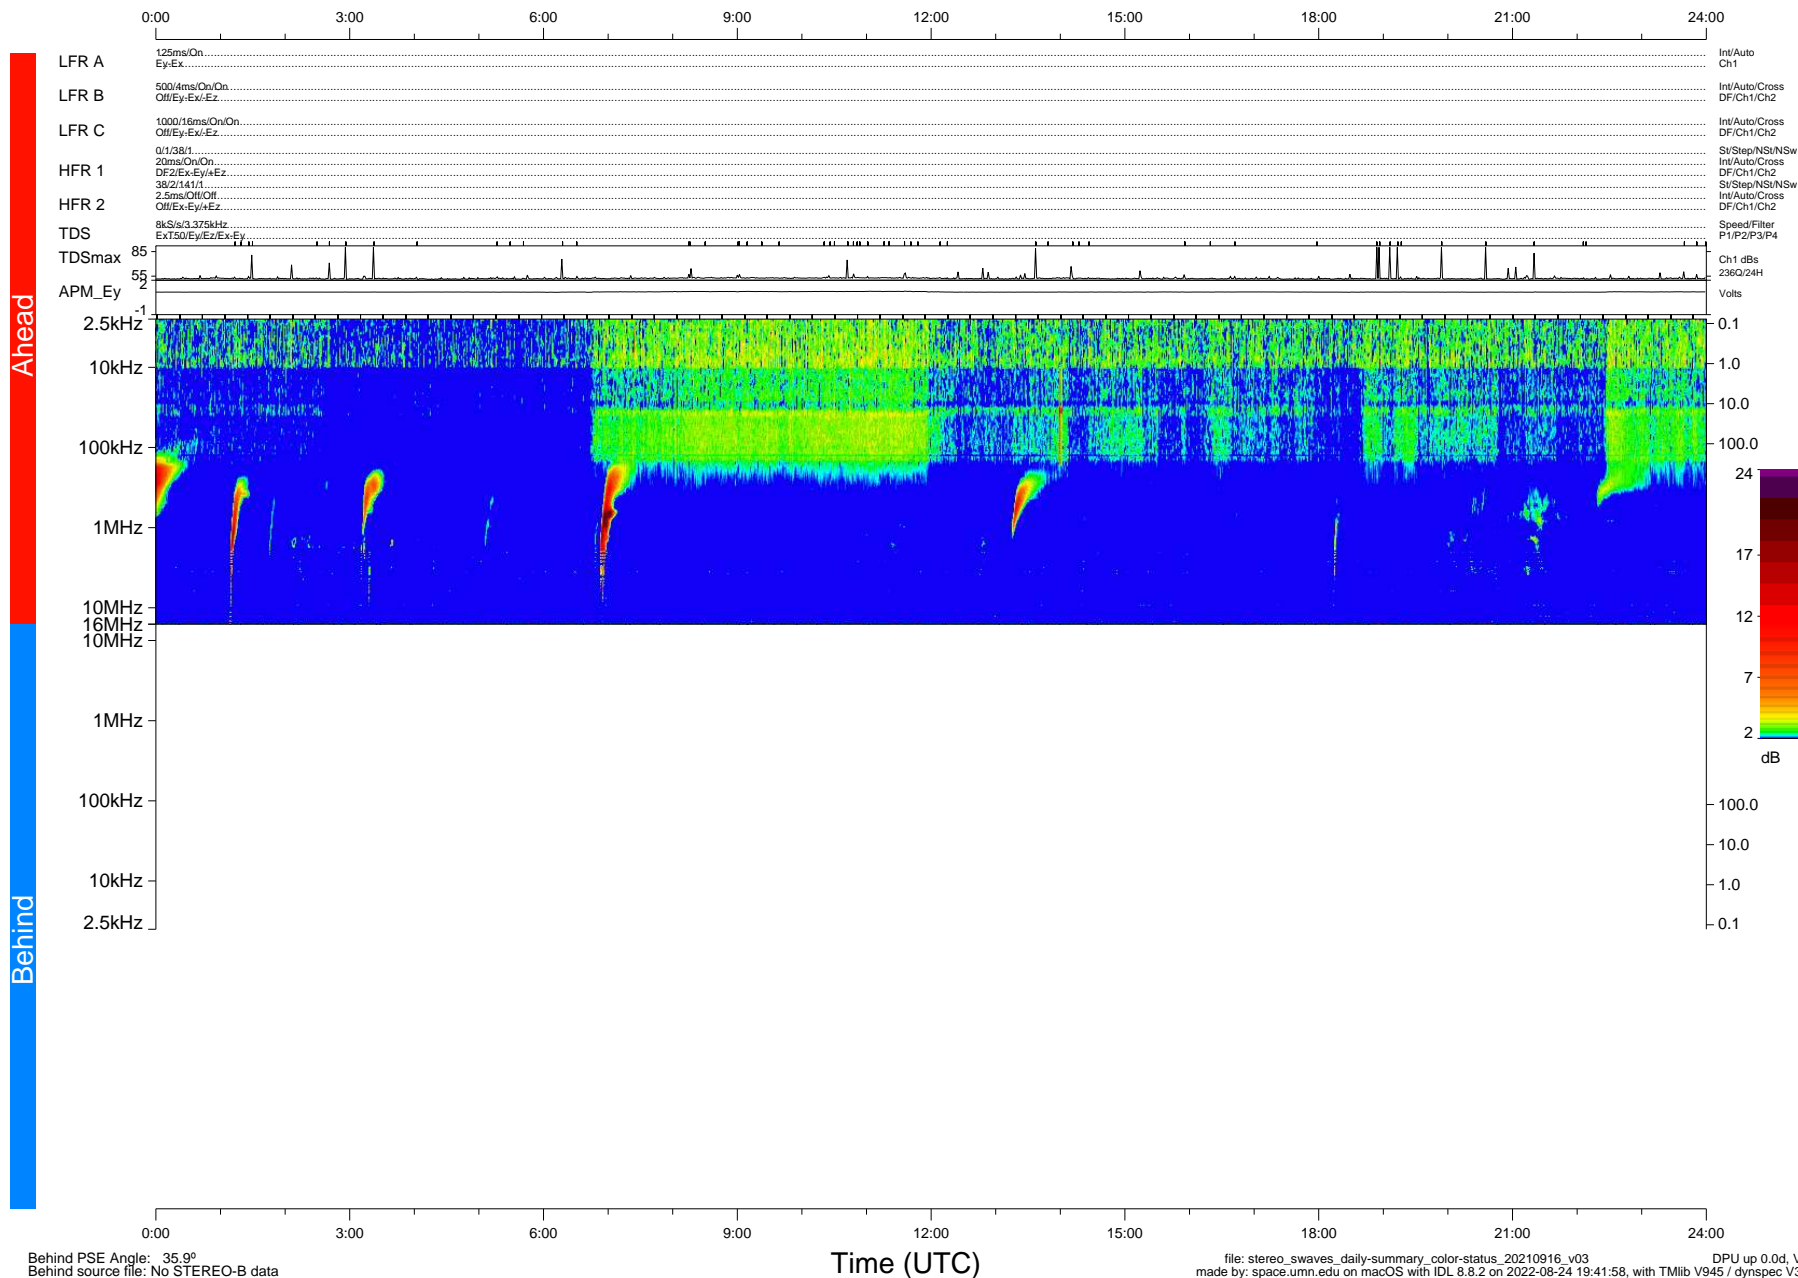

STEREO/WAVES Daily Summary - 16-Sep-2021 (DOY 259)

Ahead source file: swaves_ahead_2021_259_1_06.fin (Recovery: 100.0% HK, 87% PKts)
Ahead PSE Angle: -40.6°

DPU up 2262.9d, V412d40

Behind PSE Angle: 35.9°
Behind source file: No STEREO-B data