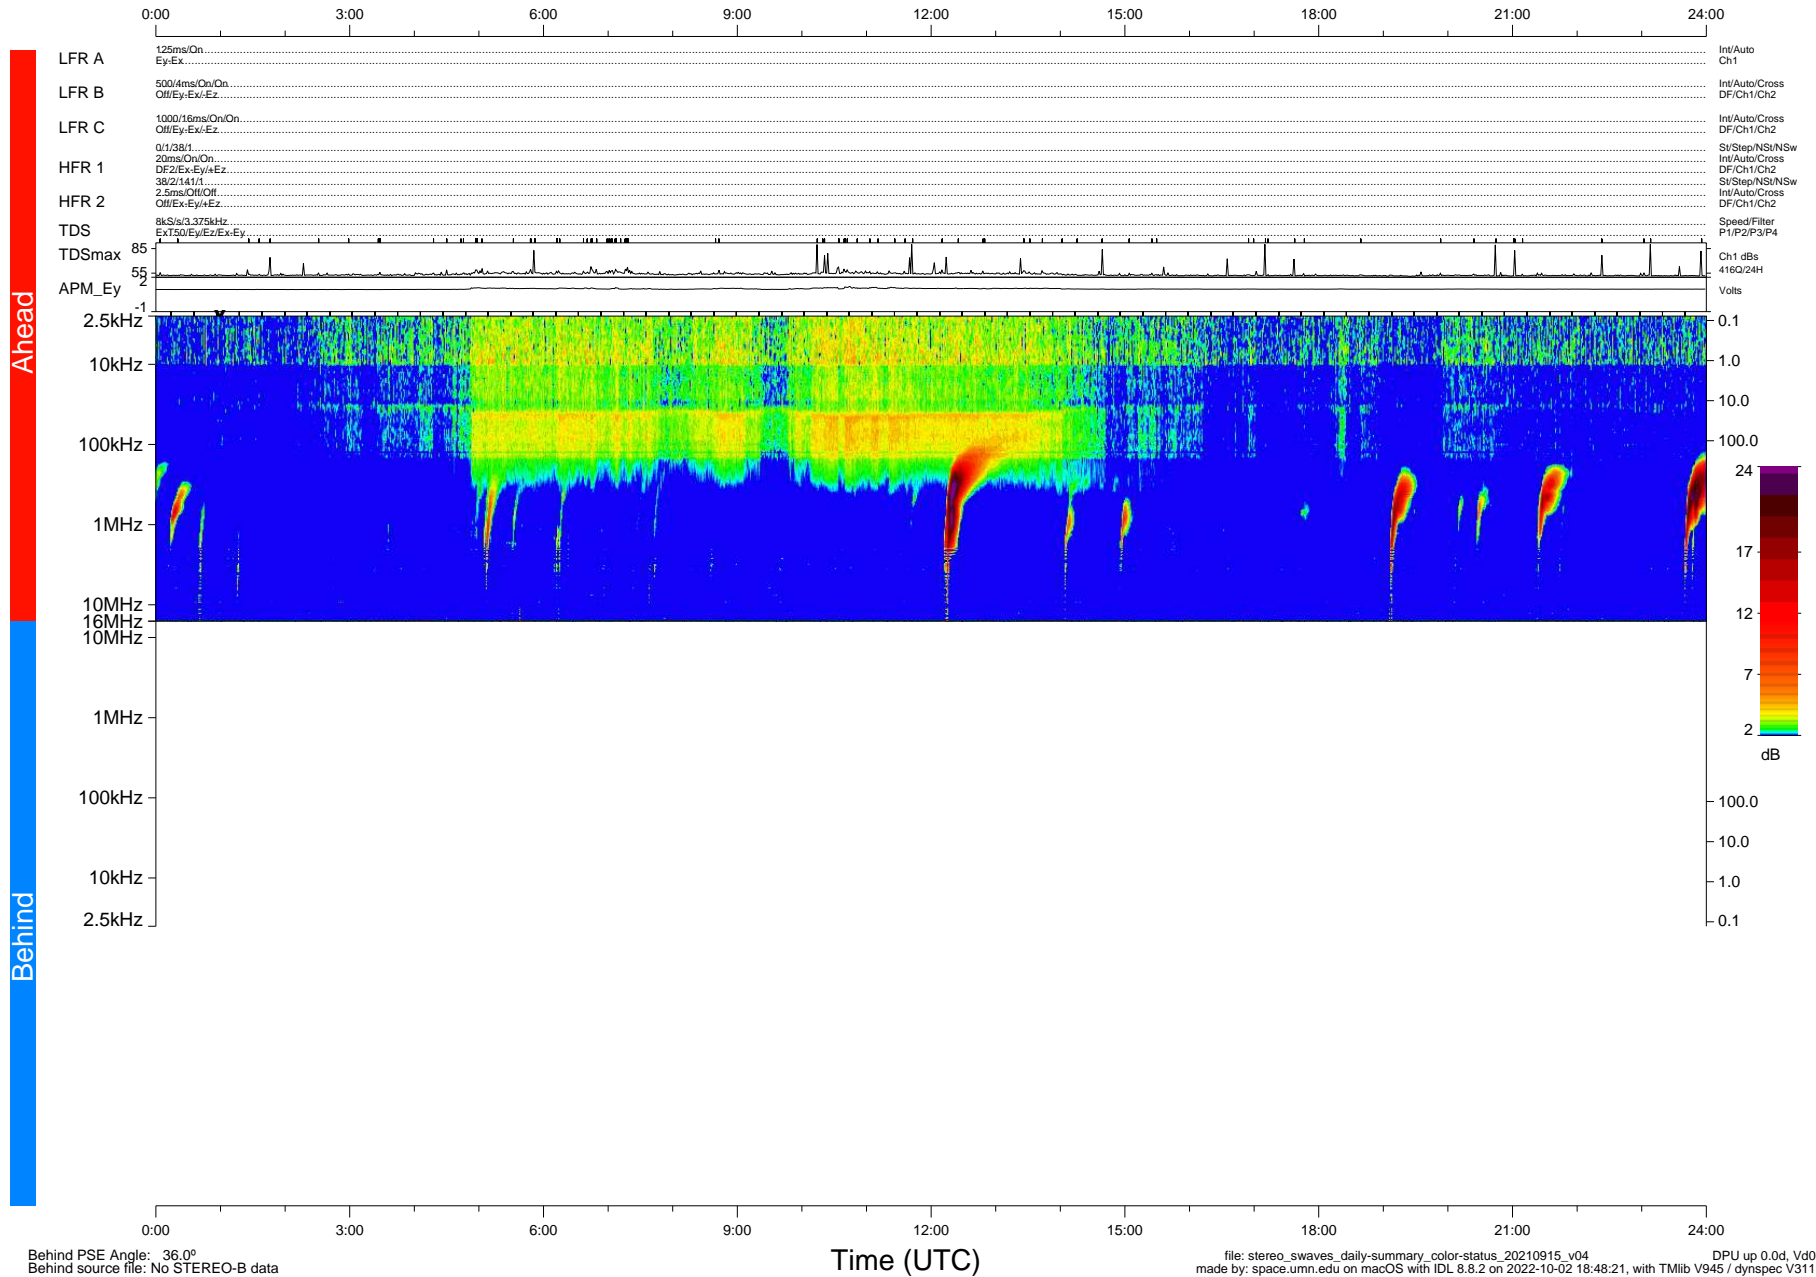

STEREO/WAVES Daily Summary - 15-Sep-2021 (DOY 258)

Ahead source file: swaves_ahead_2021_258_1_06.fin (Recovery: 100.0% HK, 113% Pkts)
 Ahead PSE Angle: -40.6°

DPU up 2261.9d, V412d40

Behind PSE Angle: 36.0°
 Behind source file: No STEREO-B data

Time (UTC)

file: stereo_swaves_daily-summary_color-status_20210915_v04 DPU up 0.0d, Vd0
 made by: space.umn.edu on macOS with IDL 8.8.2 on 2022-10-02 18:48:21, with Tlib V945 / dynspec V311