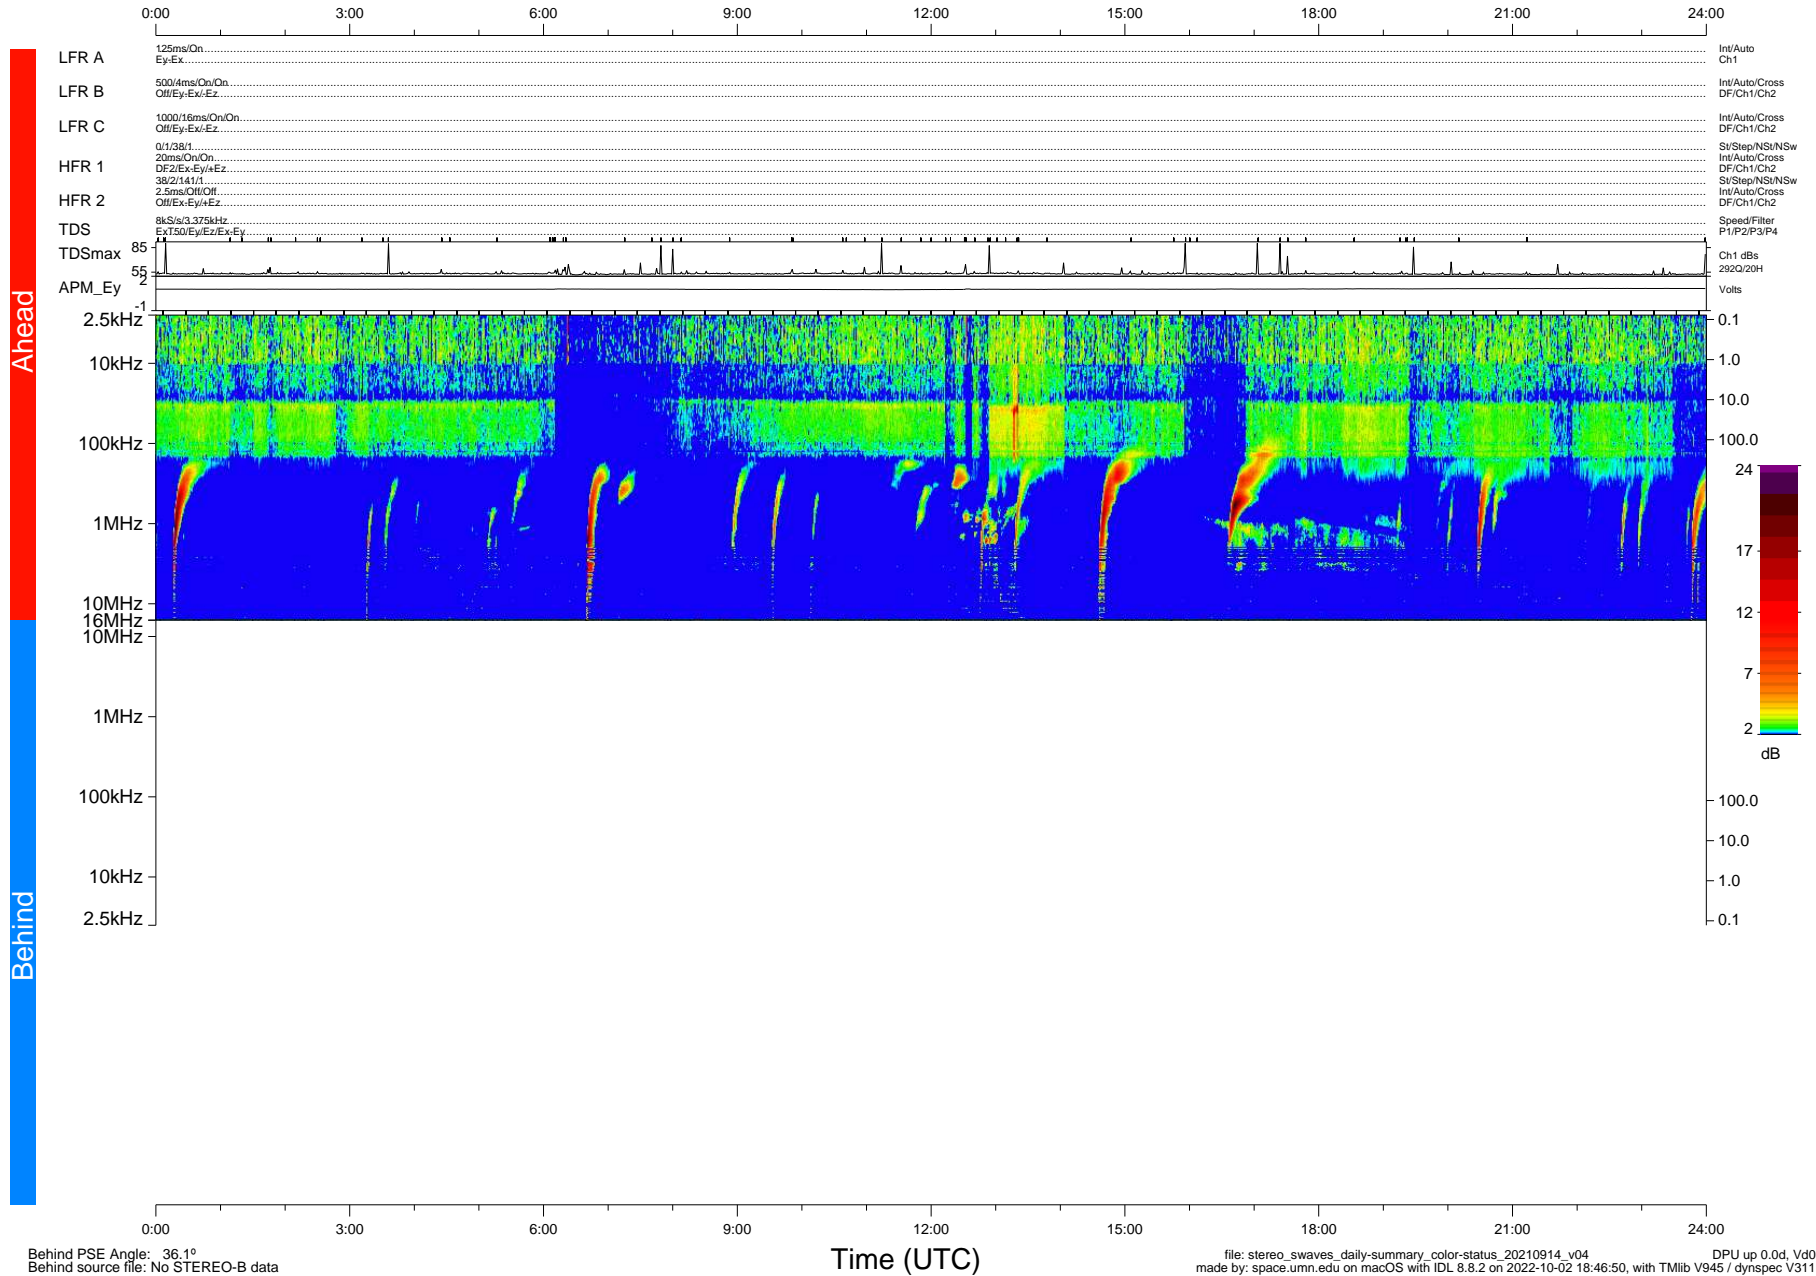

STEREO/WAVES Daily Summary - 14-Sep-2021 (DOY 257)

Ahead source file: swaves_ahead_2021_257_1_06.fin (Recovery: 100.0% HK, 95% Pkts)
Ahead PSE Angle: -40.7°

DPU up 2260.9d, V412d40

Behind PSE Angle: 36.1°
Behind source file: No STEREO-B data