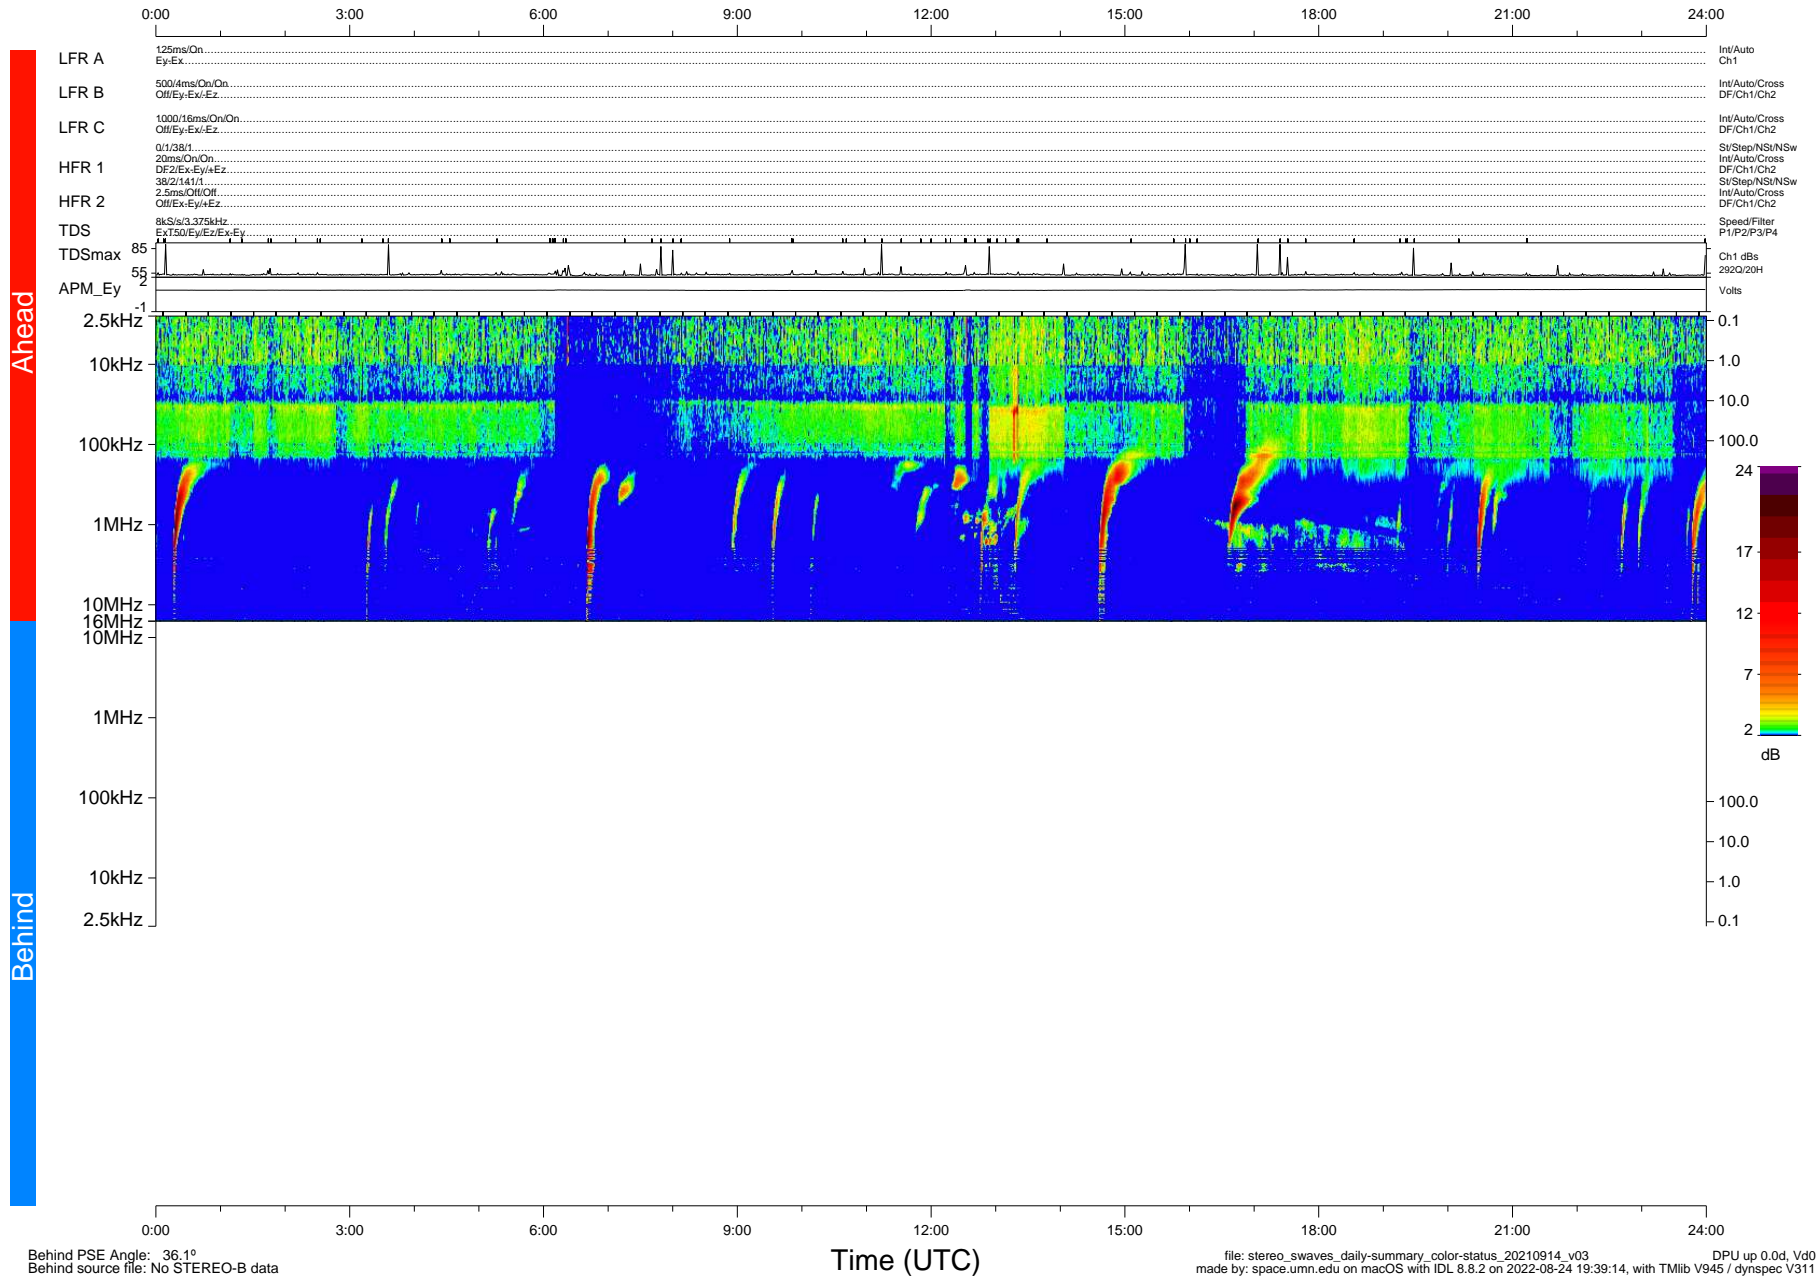

STEREO/WAVES Daily Summary - 14-Sep-2021 (DOY 257)

Ahead source file: swaves_ahead_2021_257_1_06.fin (Recovery: 100.0% HK, 95% Pkts)
 Ahead PSE Angle: -40.7°

DPU up 2260.9d, V412d40

Behind PSE Angle: 36.1°
 Behind source file: No STEREO-B data

file: stereo_swaves_daily-summary_color-status_20210914_v03
 made by: space.umn.edu on macOS with IDL 8.8.2 on 2022-08-24 19:39:14, with Tlib V945 / dynspec V311
 DPU up 0.0d, Vd0