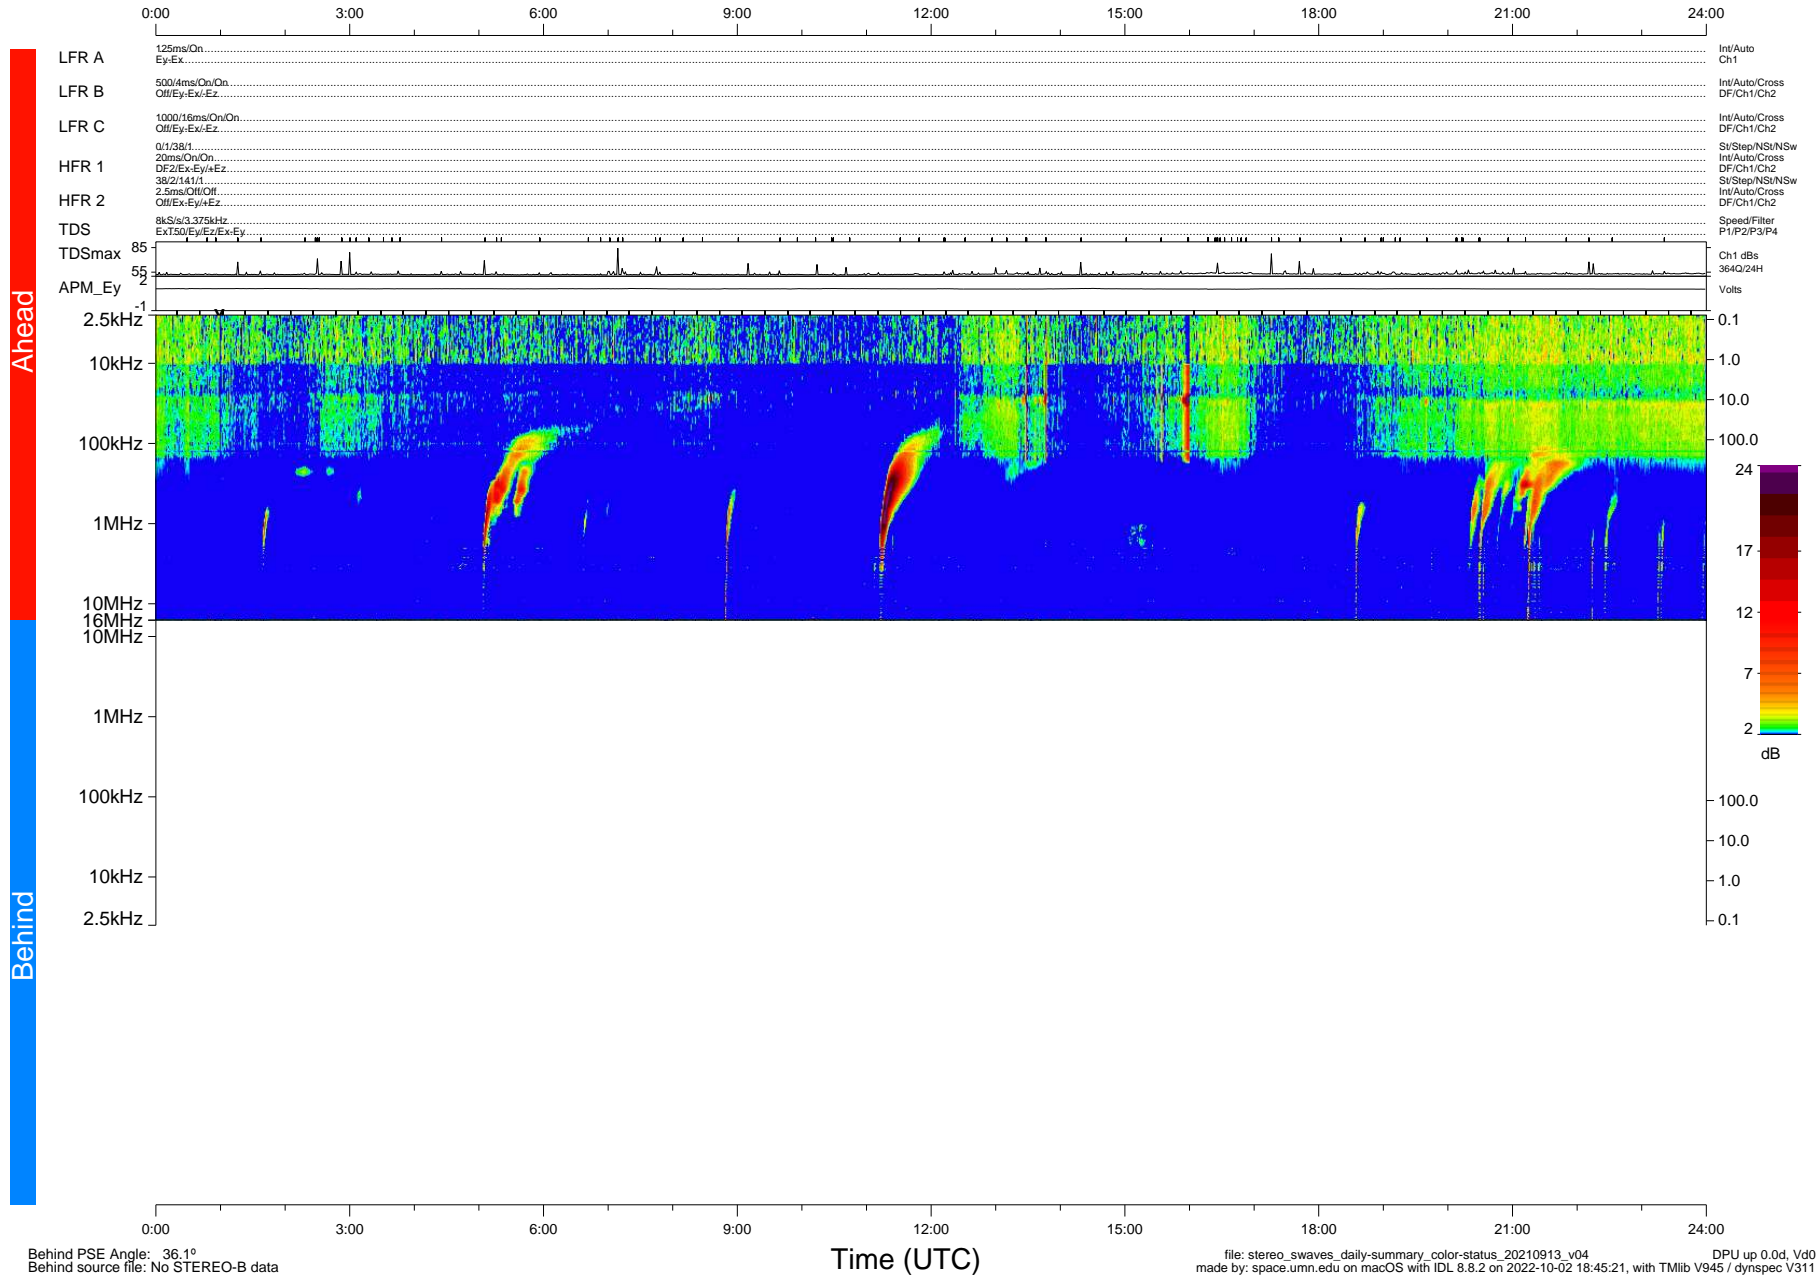

STEREO/WAVES Daily Summary - 13-Sep-2021 (DOY 256)

Ahead source file: swaves_ahead_2021_256_1_06.fin (Recovery: 100.0% HK, 106% Pkts)
Ahead PSE Angle: -40.7°

DPU up 2259.9d, V412d40

Behind PSE Angle: 36.1°
Behind source file: No STEREO-B data