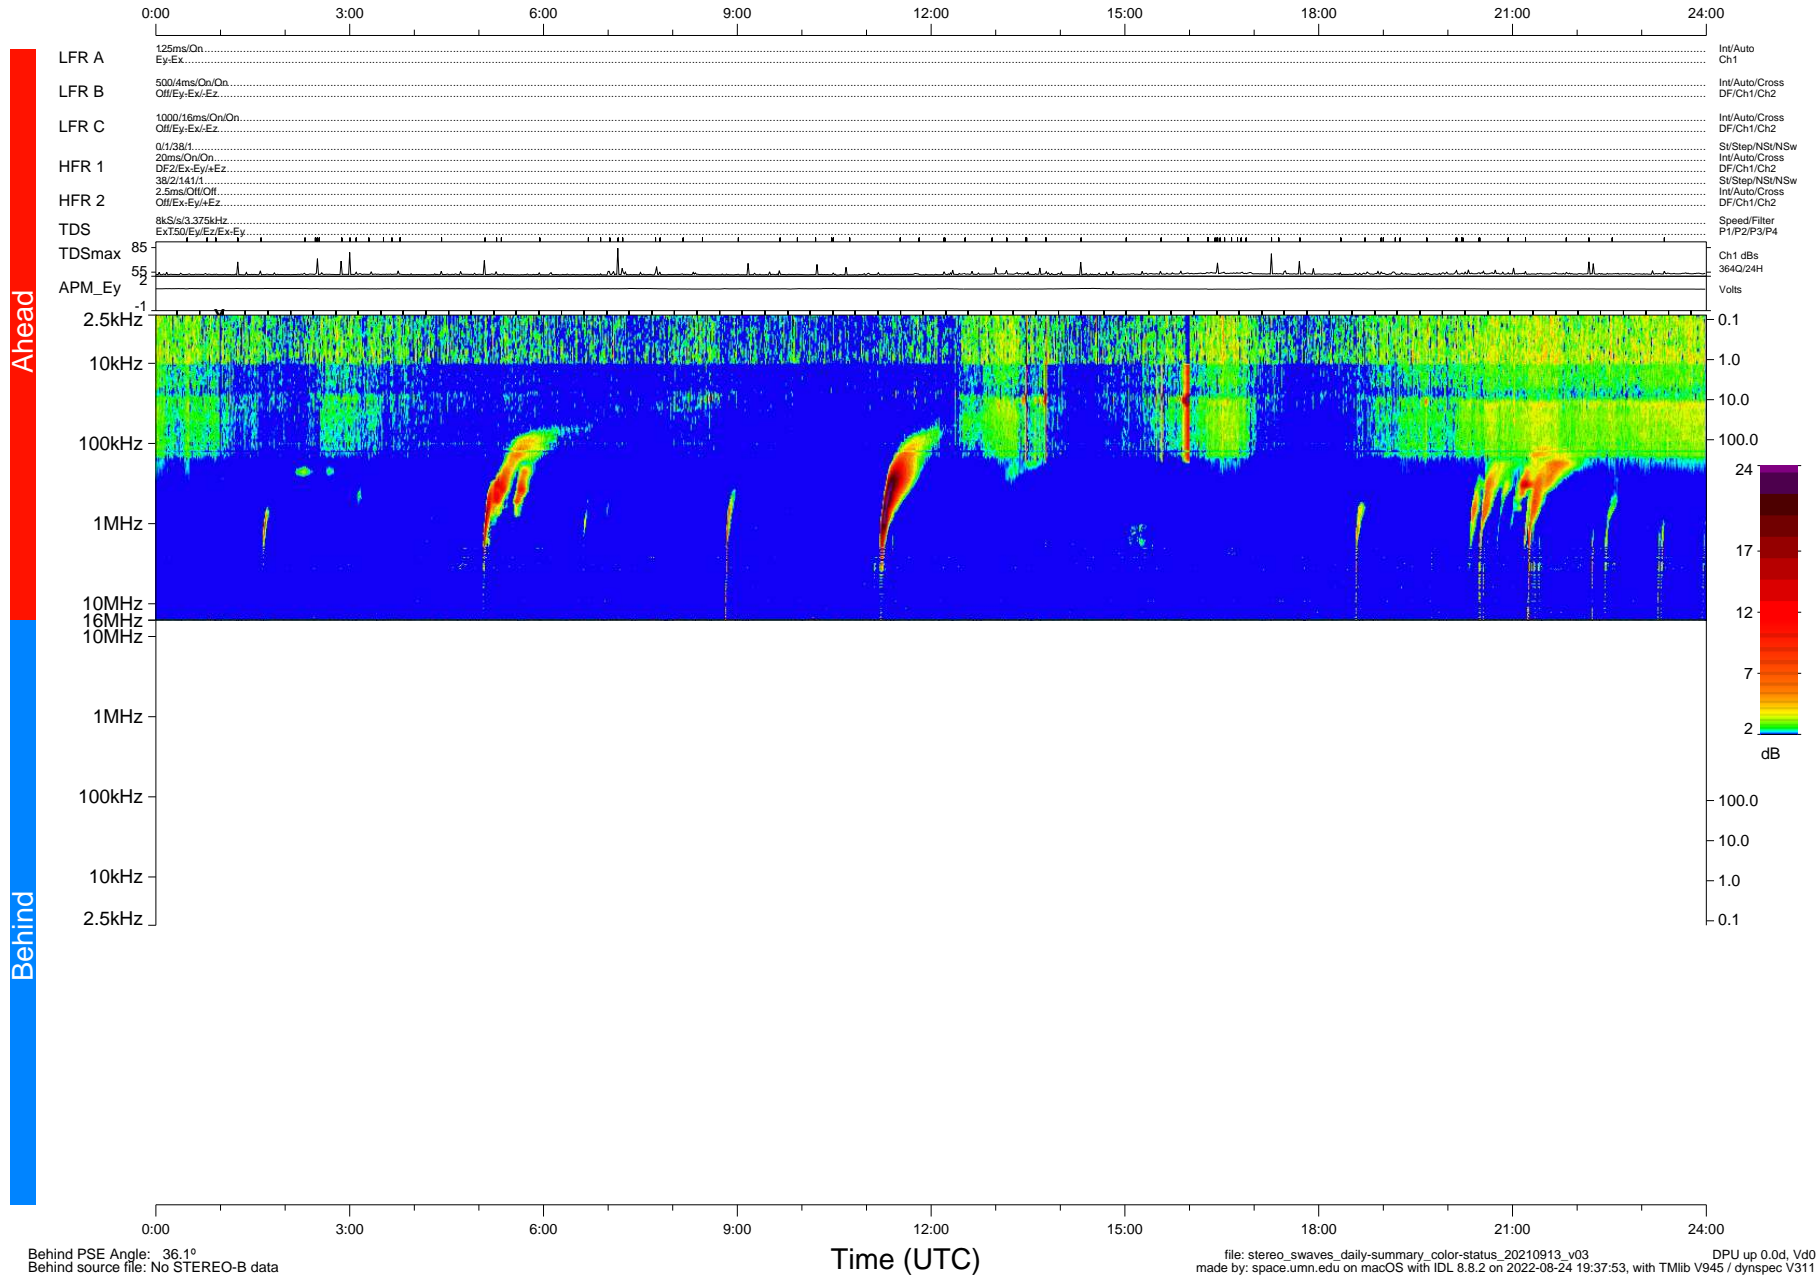

STEREO/WAVES Daily Summary - 13-Sep-2021 (DOY 256)

Ahead source file: swaves_ahead_2021_256_1_06.fin (Recovery: 100.0% HK, 106% Pkts)
Ahead PSE Angle: -40.7°

DPU up 2259.9d, V412d40

Behind PSE Angle: 36.1°
Behind source file: No STEREO-B data