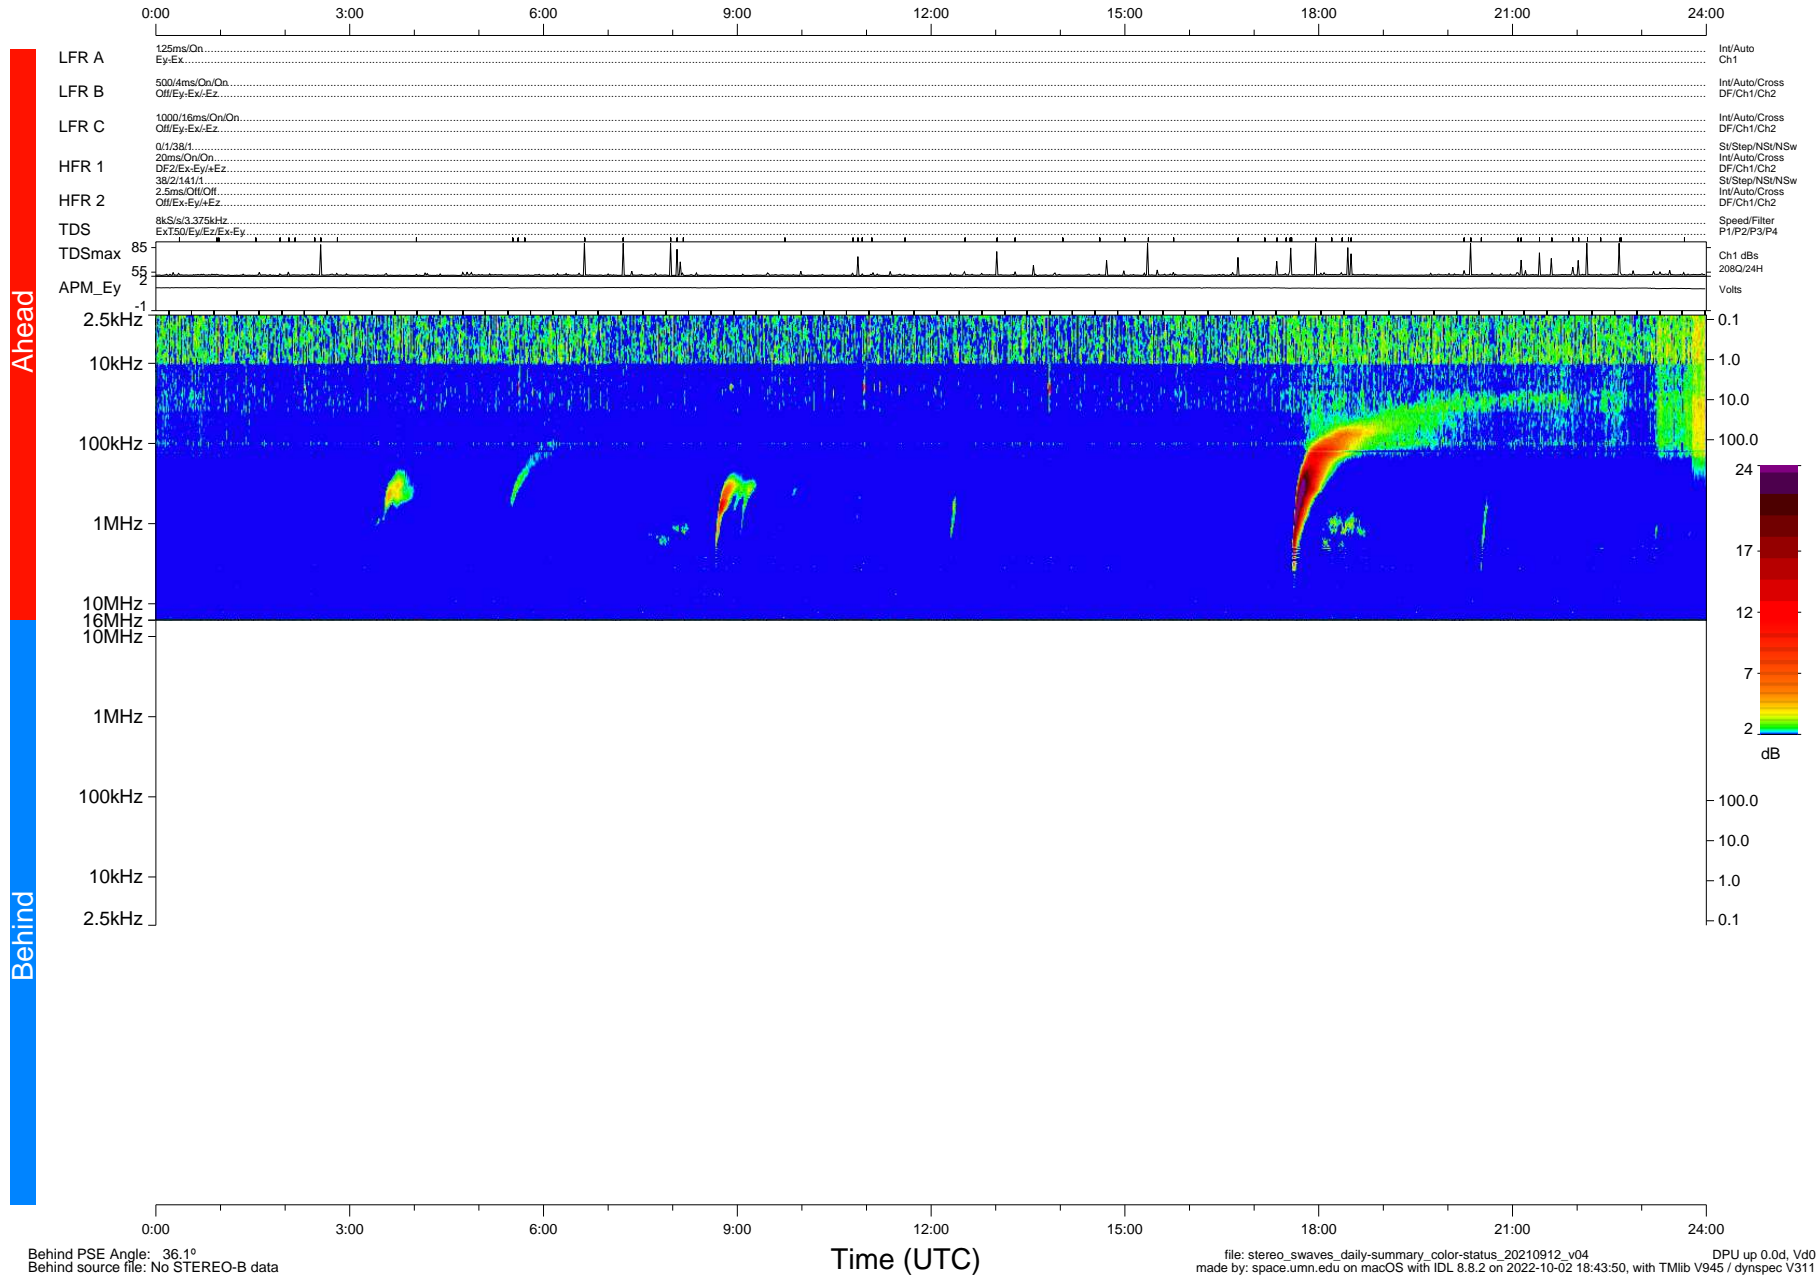

# STEREO/WAVES Daily Summary - 12-Sep-2021 (DOY 255)

Ahead source file: swaves\_ahead\_2021\_255\_1\_08.fin (Recovery: 100.0% HK, 83% Pkts)  
 Ahead PSE Angle: -40.9°

DPU up 2258.9d, V412d40

Behind PSE Angle: 36.1°  
 Behind source file: No STEREO-B data

Time (UTC)

file: stereo\_swaves\_daily-summary\_color-status\_20210912\_v04  
 made by: space.umn.edu on macOS with IDL 8.8.2 on 2022-10-02 18:43:50, with Tlib V945 / dynspec V311  
 DPU up 0.0d, Vd0