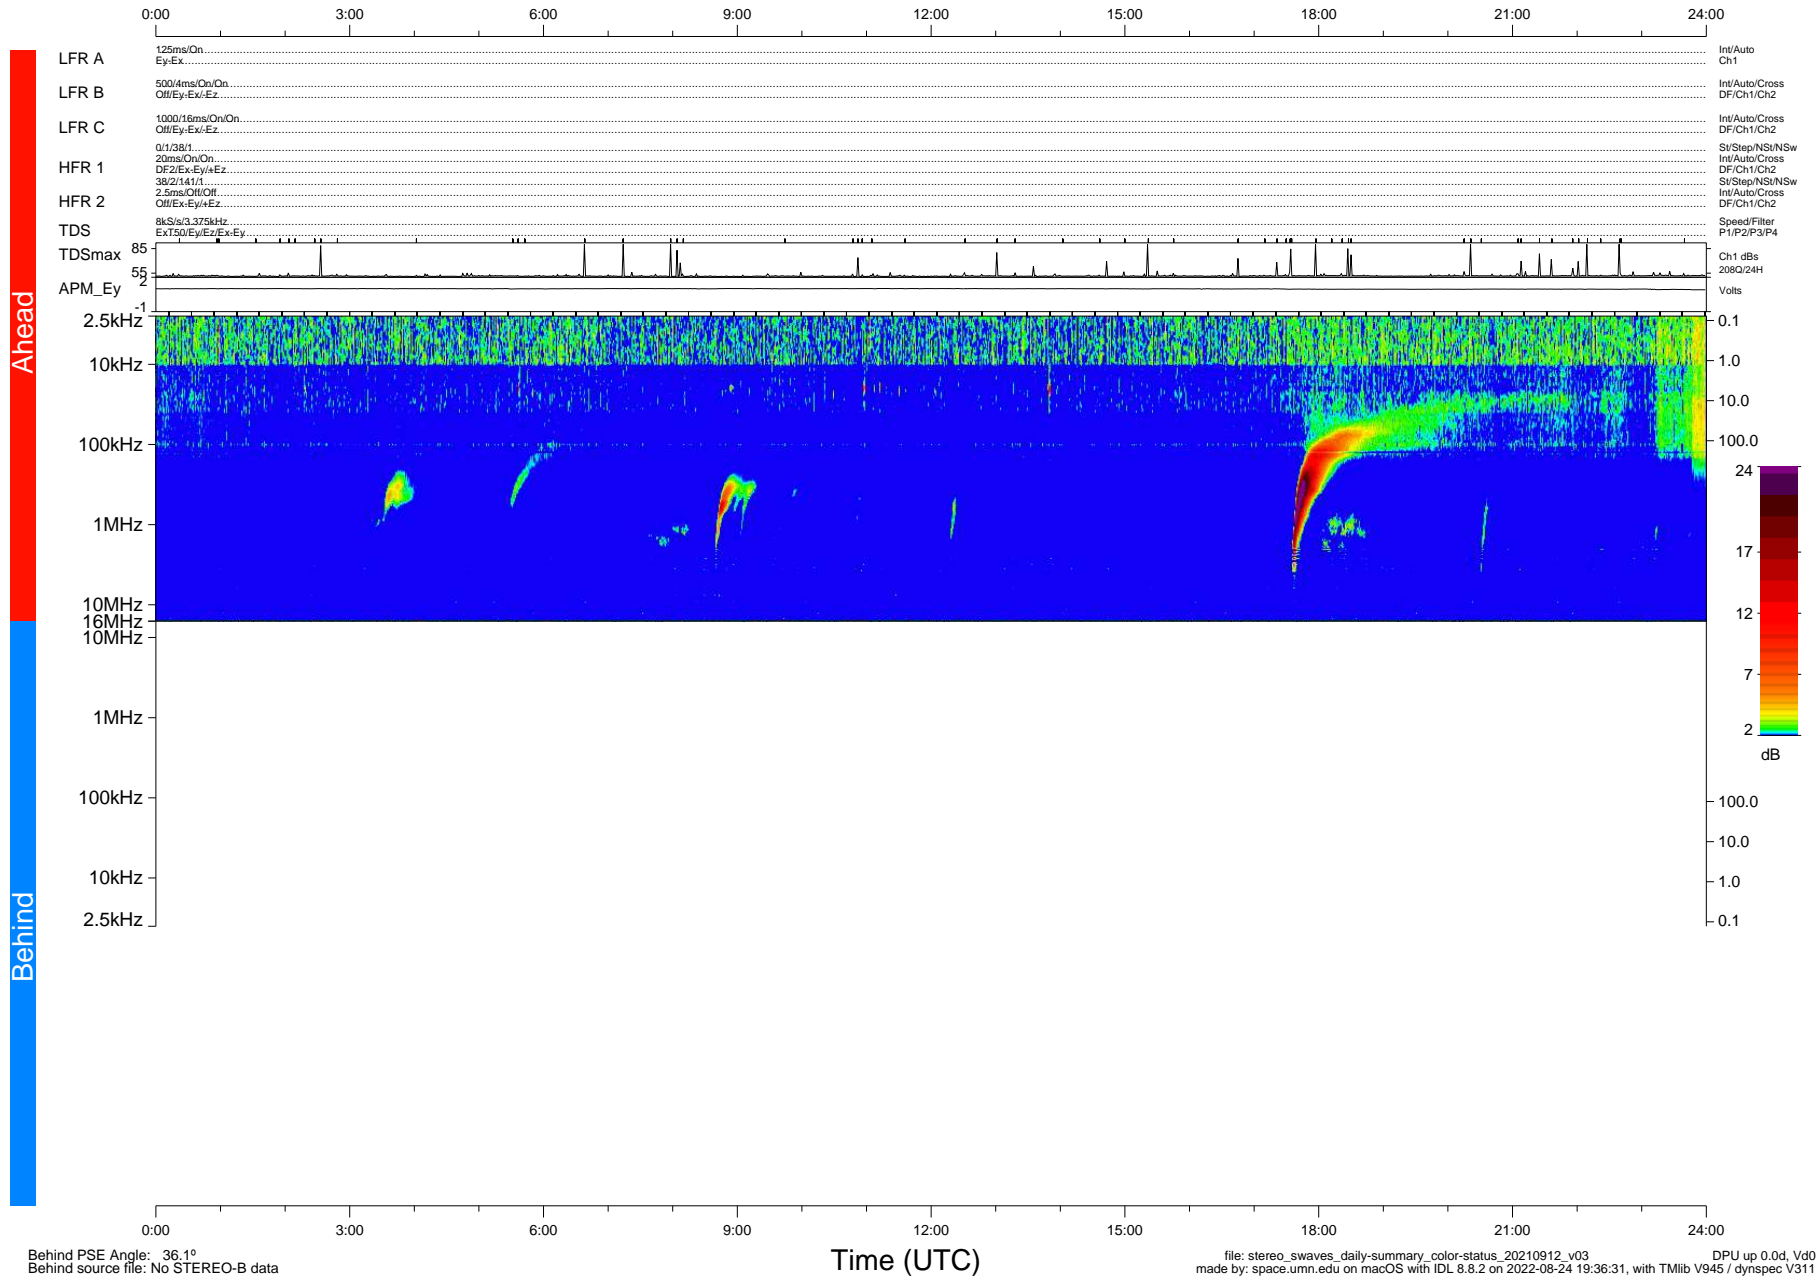

# STEREO/WAVES Daily Summary - 12-Sep-2021 (DOY 255)

Ahead source file: swaves\_ahead\_2021\_255\_1\_08.fin (Recovery: 100.0% HK, 83% Pkts)  
 Ahead PSE Angle: -40.9°

DPU up 2258.9d, V412d40

Behind PSE Angle: 36.1°  
 Behind source file: No STEREO-B data

Time (UTC)

file: stereo\_swaves\_daily-summary\_color-status\_20210912\_v03  
 made by: space.umn.edu on macOS with IDL 8.8.2 on 2022-08-24 19:36:31, with Tlib V945 / dynspec V311  
 DPU up 0.0d, Vd0