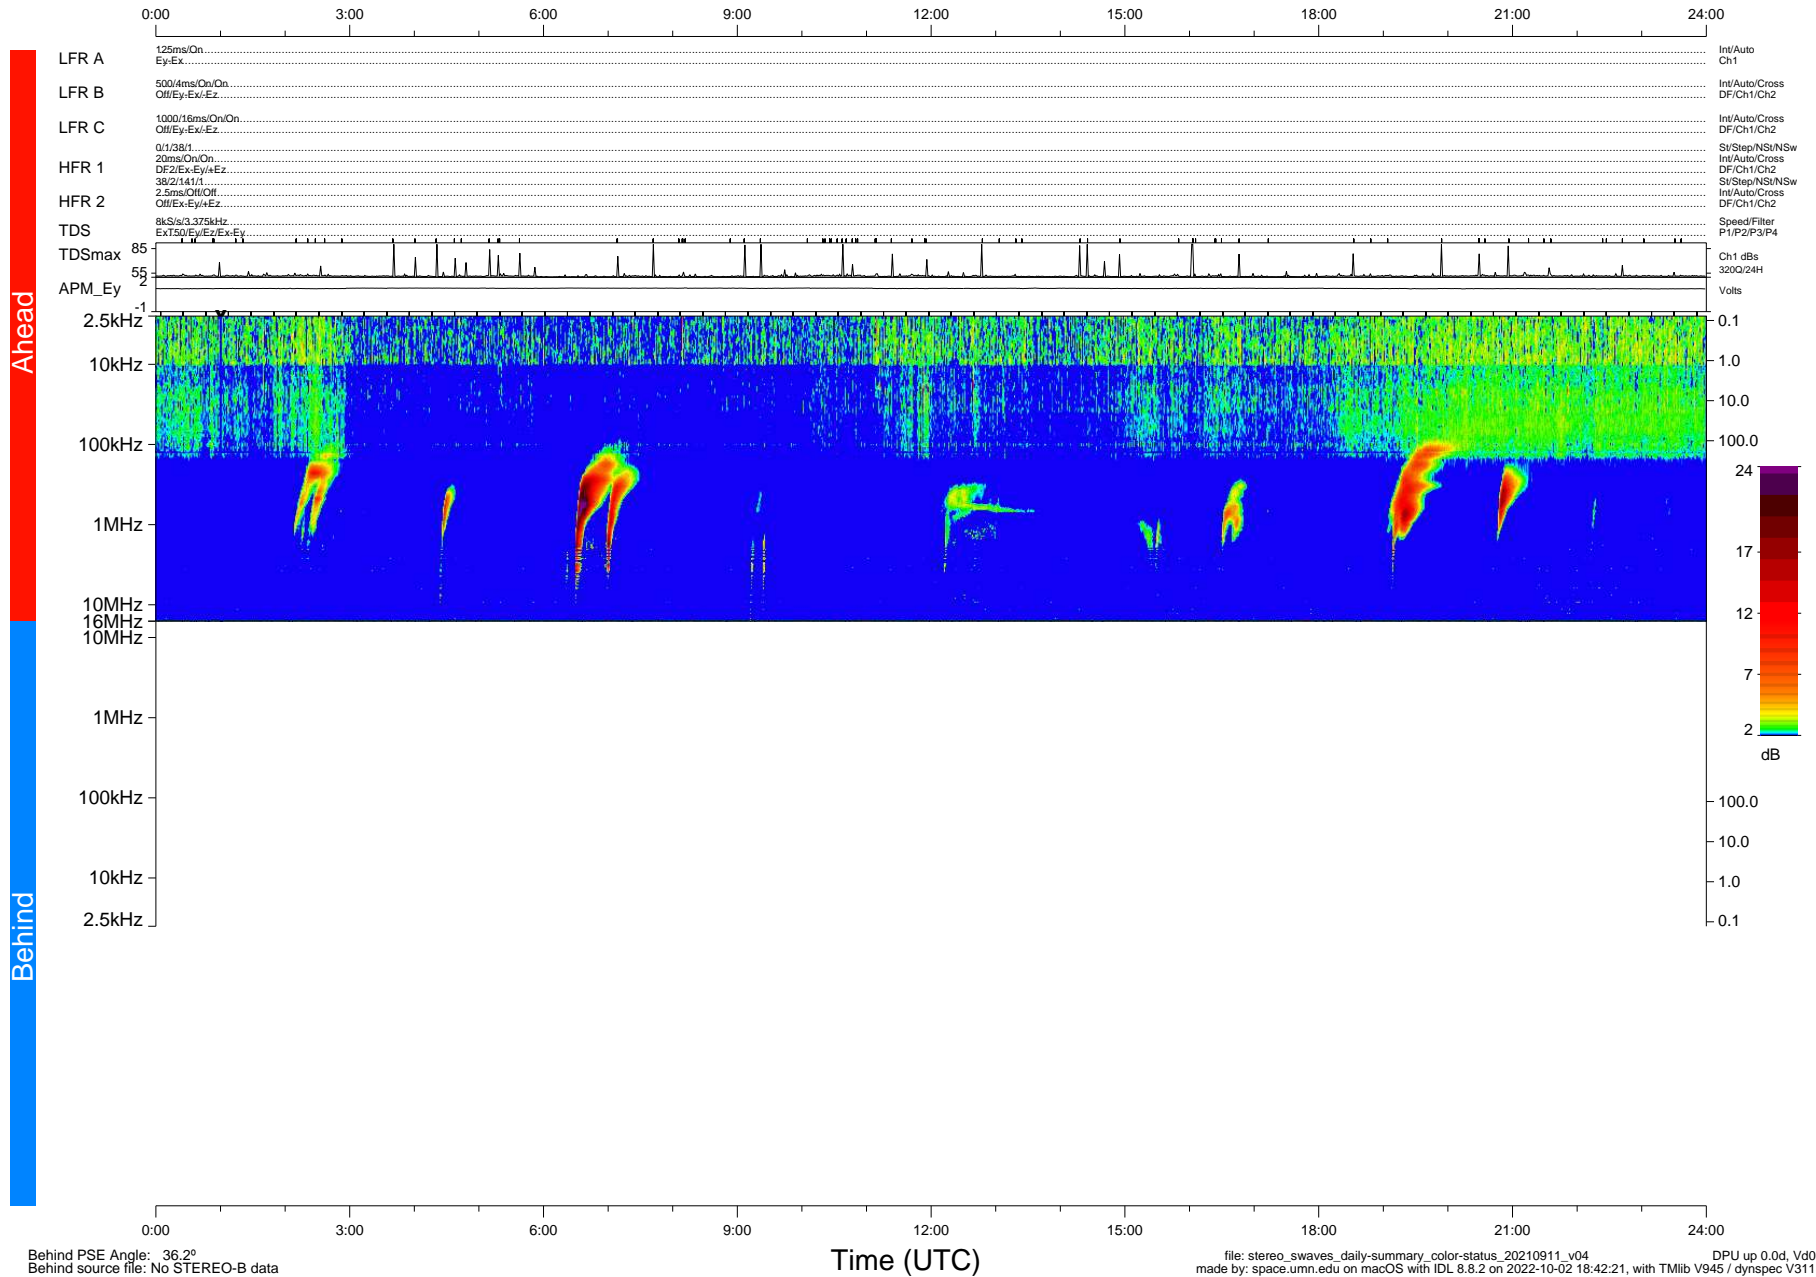

STEREO/WAVES Daily Summary - 11-Sep-2021 (DOY 254)

Ahead source file: swaves_ahead_2021_254_1_06.fin (Recovery: 100.1% HK, 99% PKts)
 Ahead PSE Angle: -41.0°

DPU up 2257.9d, V412d40

Behind PSE Angle: 36.2°
 Behind source file: No STEREO-B data

file: stereo_swaves_daily-summary_color-status_20210911_v04
 made by: space.umn.edu on macOS with IDL 8.8.2 on 2022-10-02 18:42:21, with Tlib V945 / dynspec V311
 DPU up 0.0d, Vd0