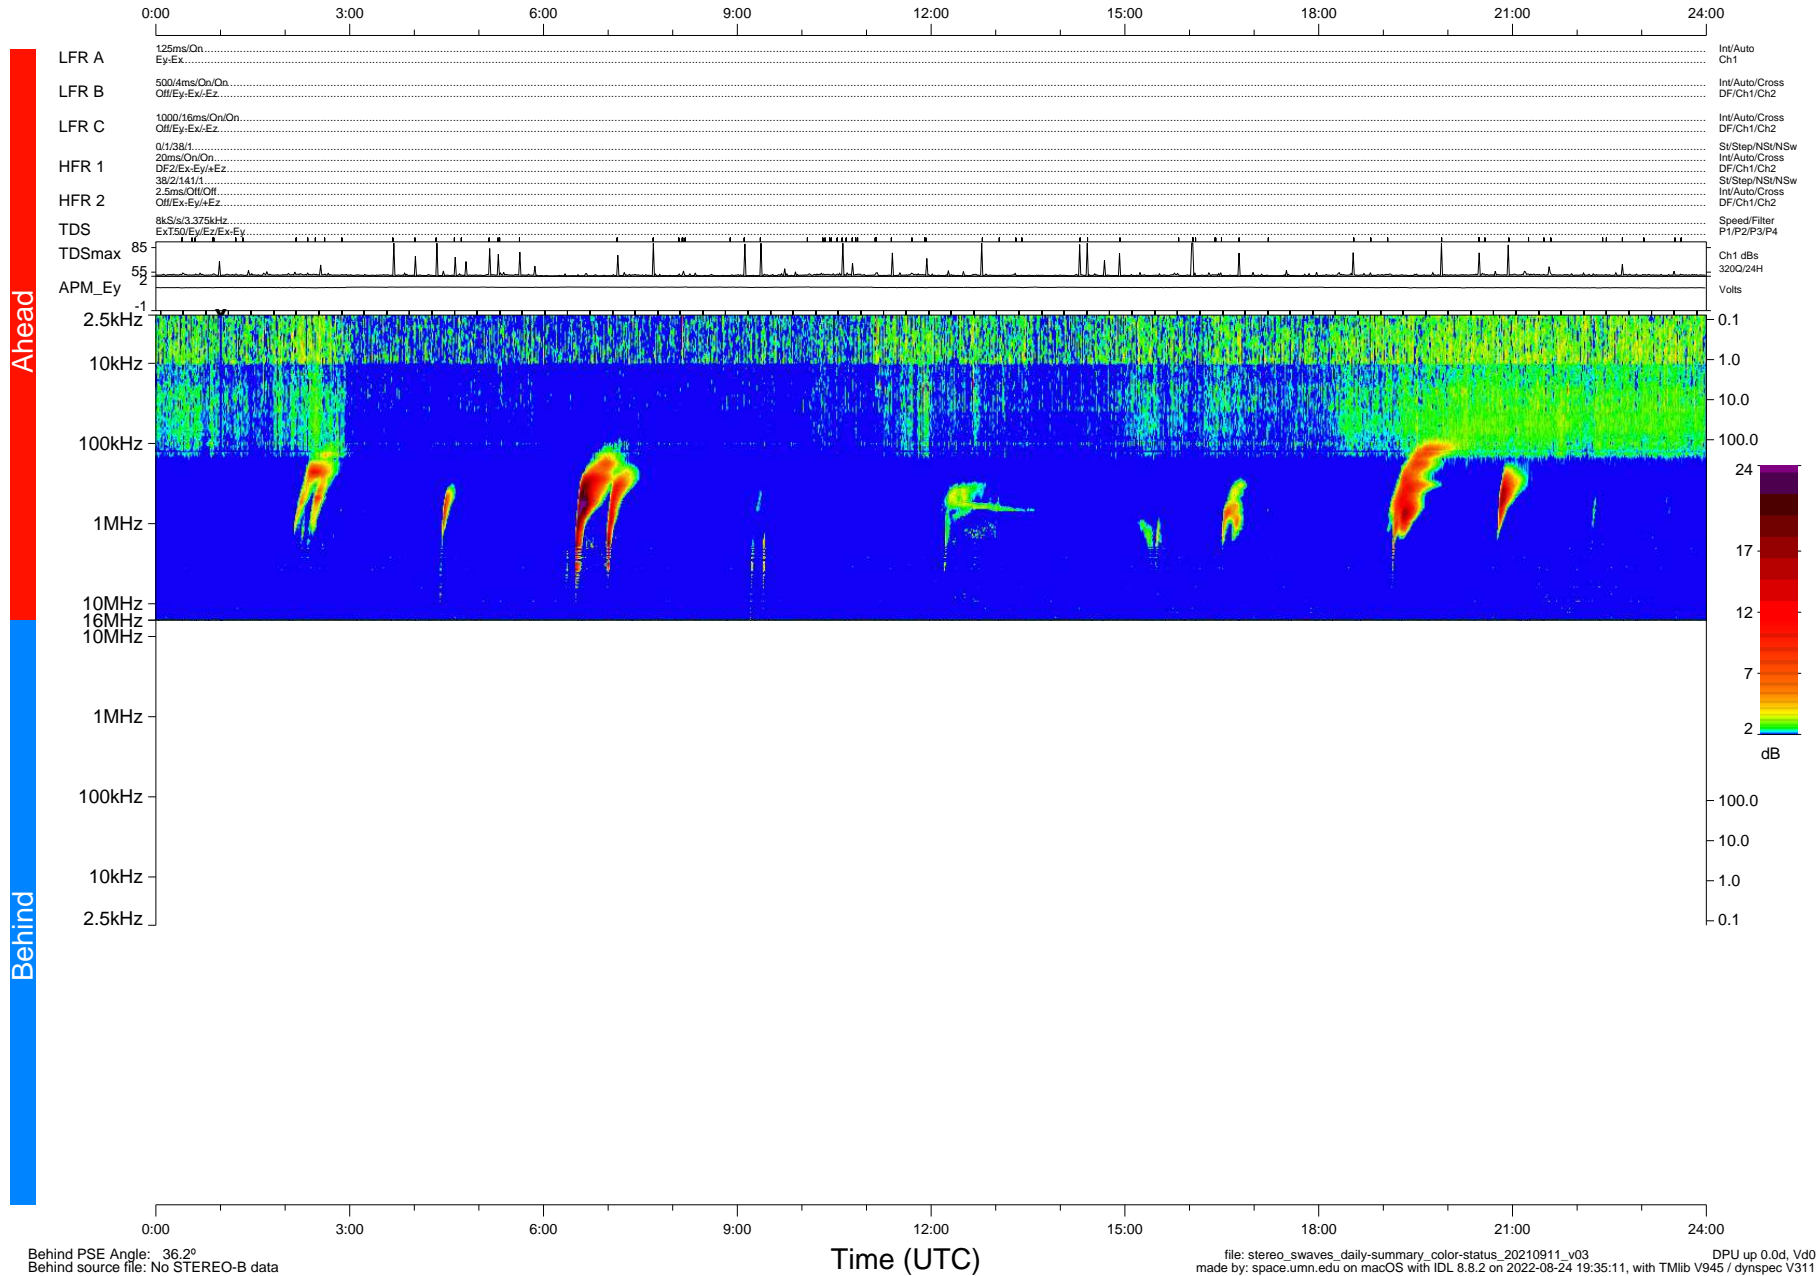

STEREO/WAVES Daily Summary - 11-Sep-2021 (DOY 254)

Ahead source file: swaves_ahead_2021_254_1_06.fin (Recovery: 100.1% HK, 99% PKts)
Ahead PSE Angle: -41.0°

DPU up 2257.9d, V412d40

Behind PSE Angle: 36.2°
Behind source file: No STEREO-B data