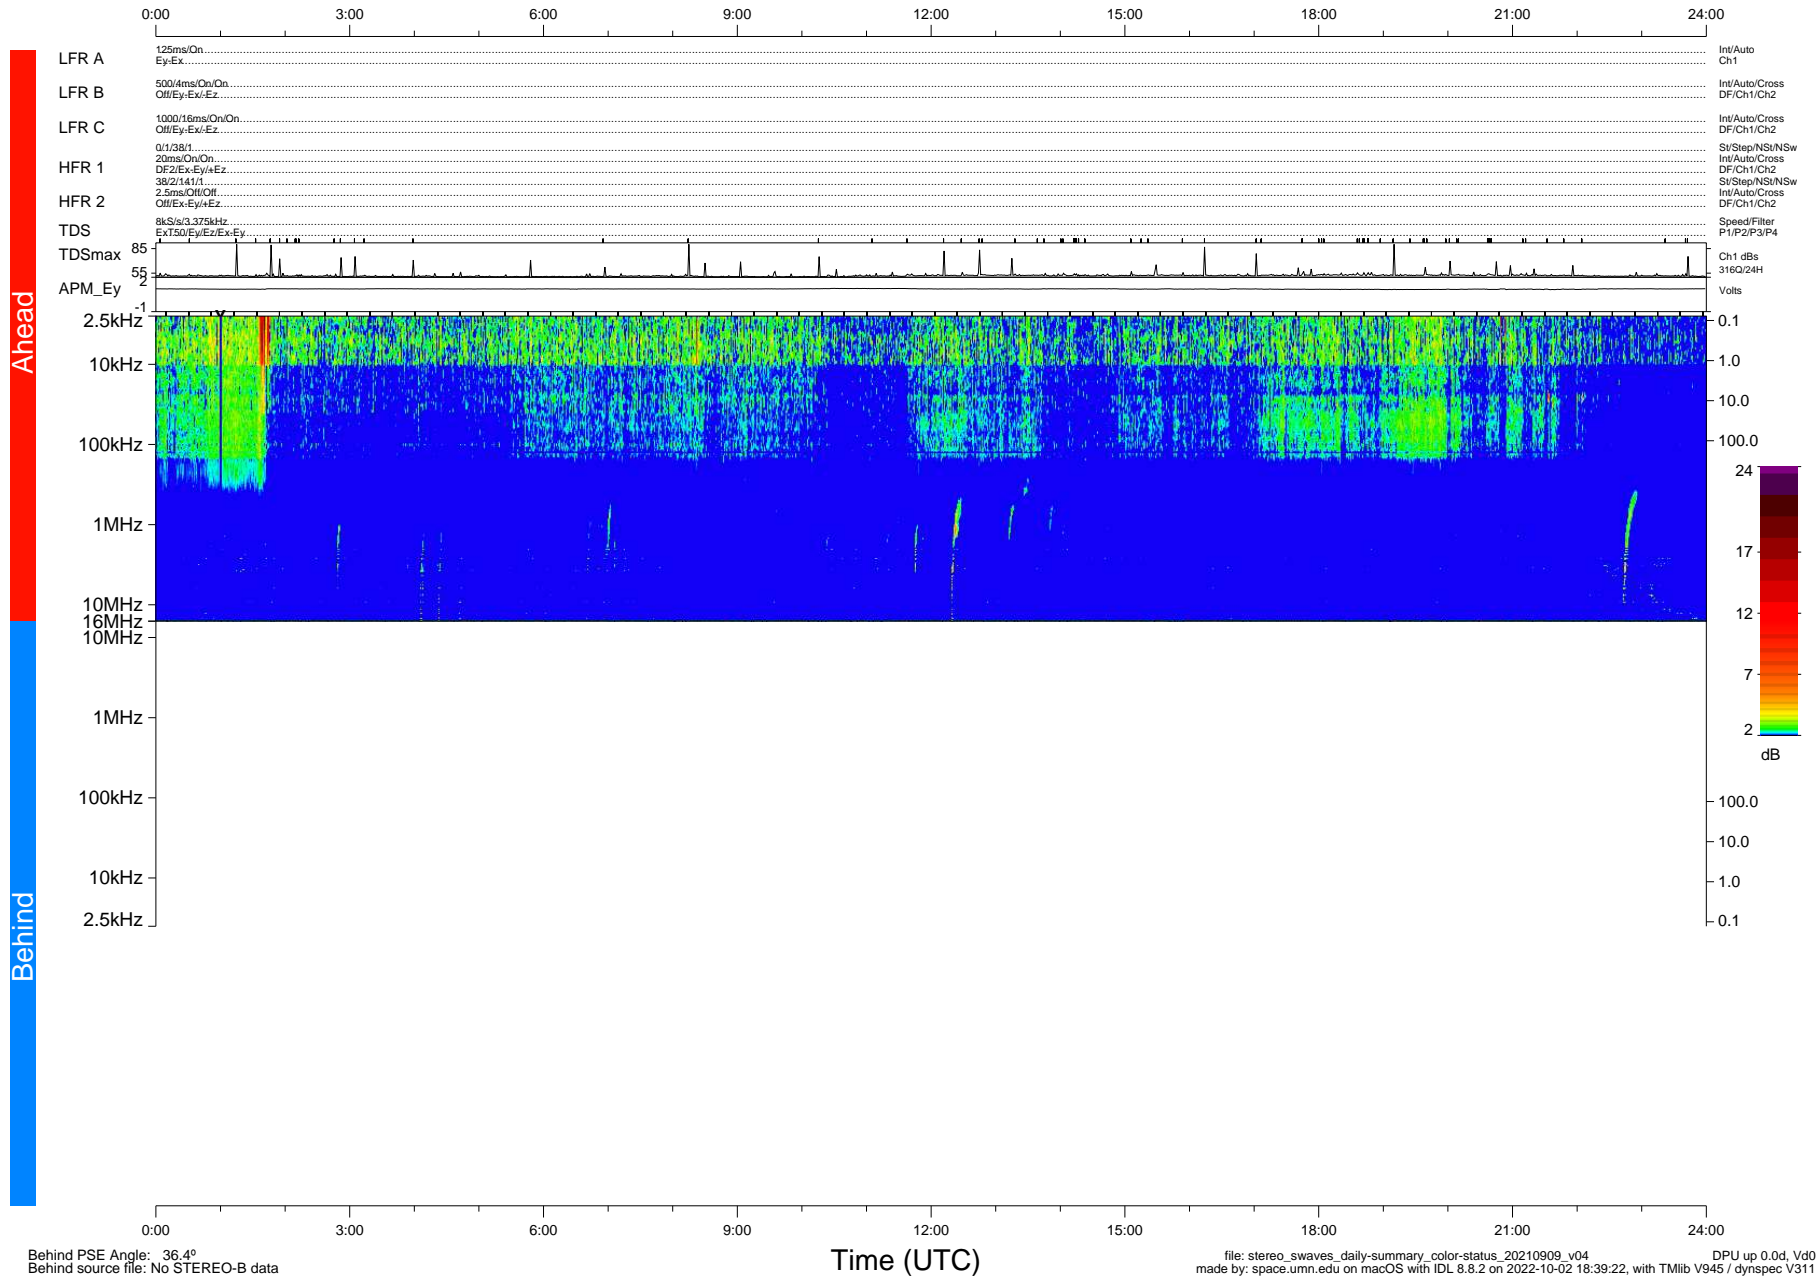

STEREO/WAVES Daily Summary - 09-Sep-2021 (DOY 252)

Ahead source file: swaves_ahead_2021_252_1_06.fin (Recovery: 100.0% HK, 99% Pkts)
 Ahead PSE Angle: -41.1°

DPU up 2255.9d, V412d40

Behind PSE Angle: 36.4°
 Behind source file: No STEREO-B data

file: stereo_swaves_daily-summary_color-status_20210909_v04 DPU up 0.0d, Vd0
 made by: space.umn.edu on macOS with IDL 8.8.2 on 2022-10-02 18:39:22, with TLib V945 / dynspec V311