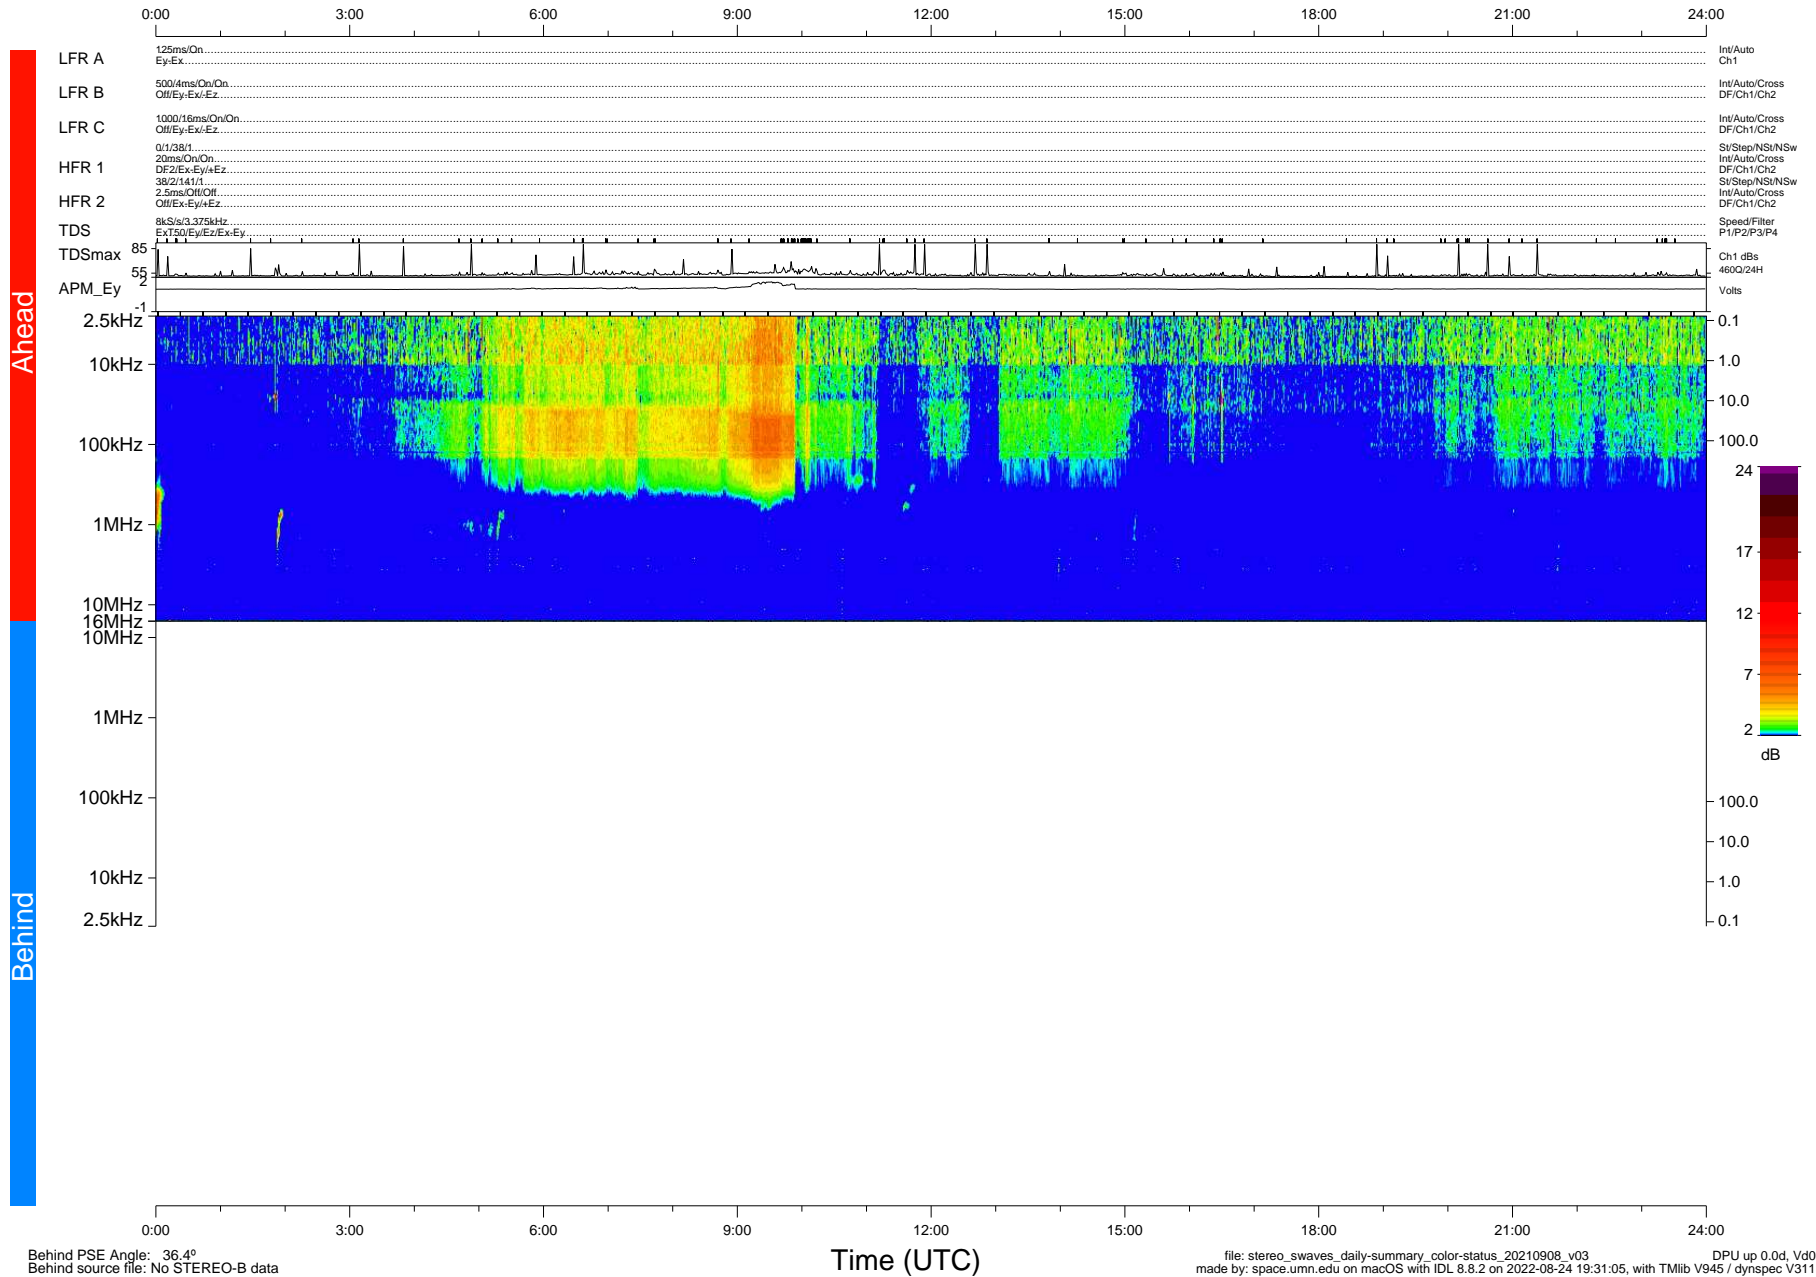

# STEREO/WAVES Daily Summary - 08-Sep-2021 (DOY 251)

Ahead source file: swaves\_ahead\_2021\_251\_1\_06.fin (Recovery: 100.0% HK, 120% Pkts)  
 Ahead PSE Angle: -41.2°

DPU up 2254.9d, V412d40

Behind PSE Angle: 36.4°  
 Behind source file: No STEREO-B data

file: stereo\_swaves\_daily-summary\_color-status\_20210908\_v03  
 made by: space.umn.edu on macOS with IDL 8.8.2 on 2022-08-24 19:31:05, with Tlib V945 / dynspec V311  
 DPU up 0.0d, Vd0