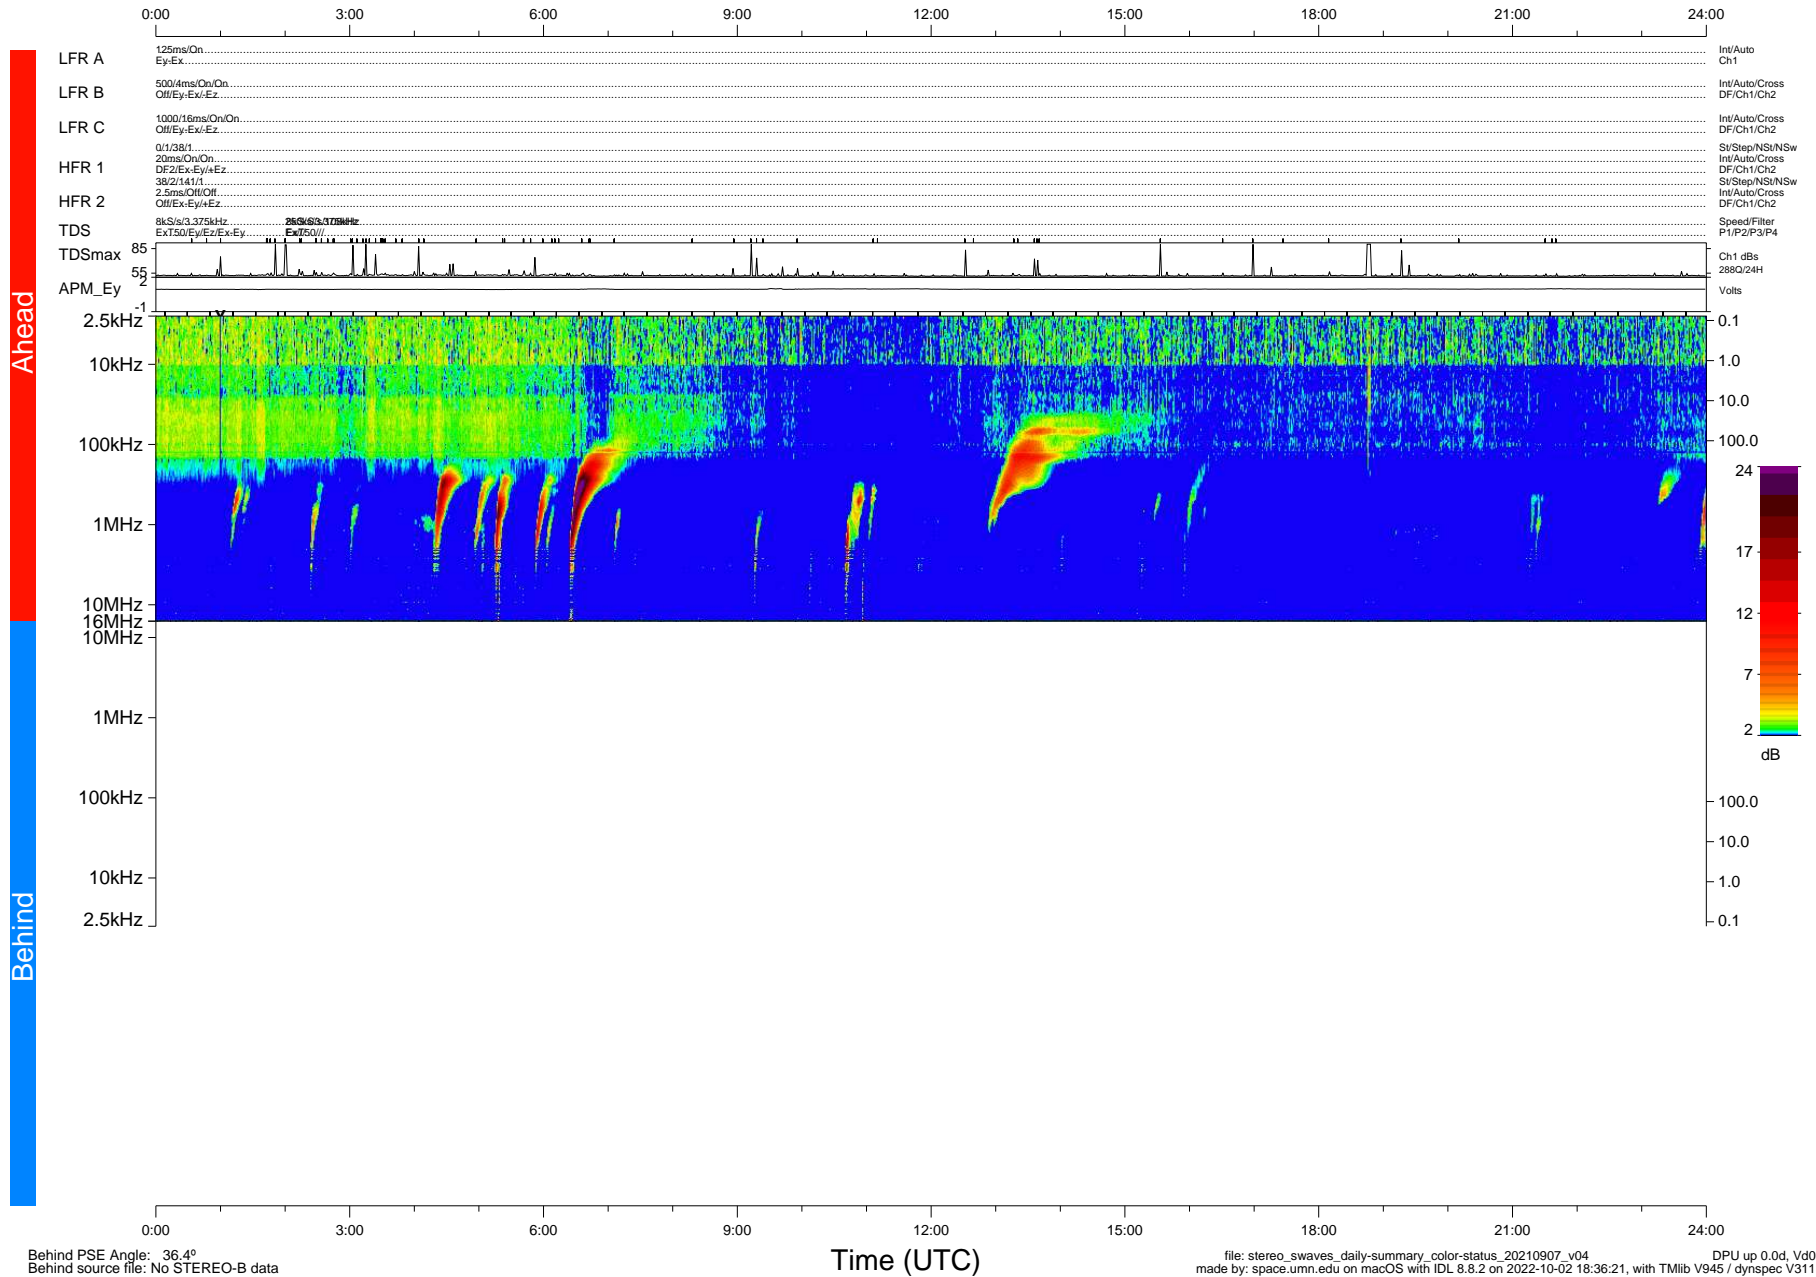

STEREO/WAVES Daily Summary - 07-Sep-2021 (DOY 250)

Ahead source file: swaves_ahead_2021_250_1_05.fin (Recovery: 100.0% HK, 94% Pkts)
 Ahead PSE Angle: -41.3°

DPU up 2253.9d, V412d40

Behind PSE Angle: 36.4°
 Behind source file: No STEREO-B data

Time (UTC)

file: stereo_swaves_daily-summary_color-status_20210907_v04
 made by: space.umn.edu on macOS with IDL 8.8.2 on 2022-10-02 18:36:21, with TLib V945 / dynspec V311
 DPU up 0.0d, Vd0