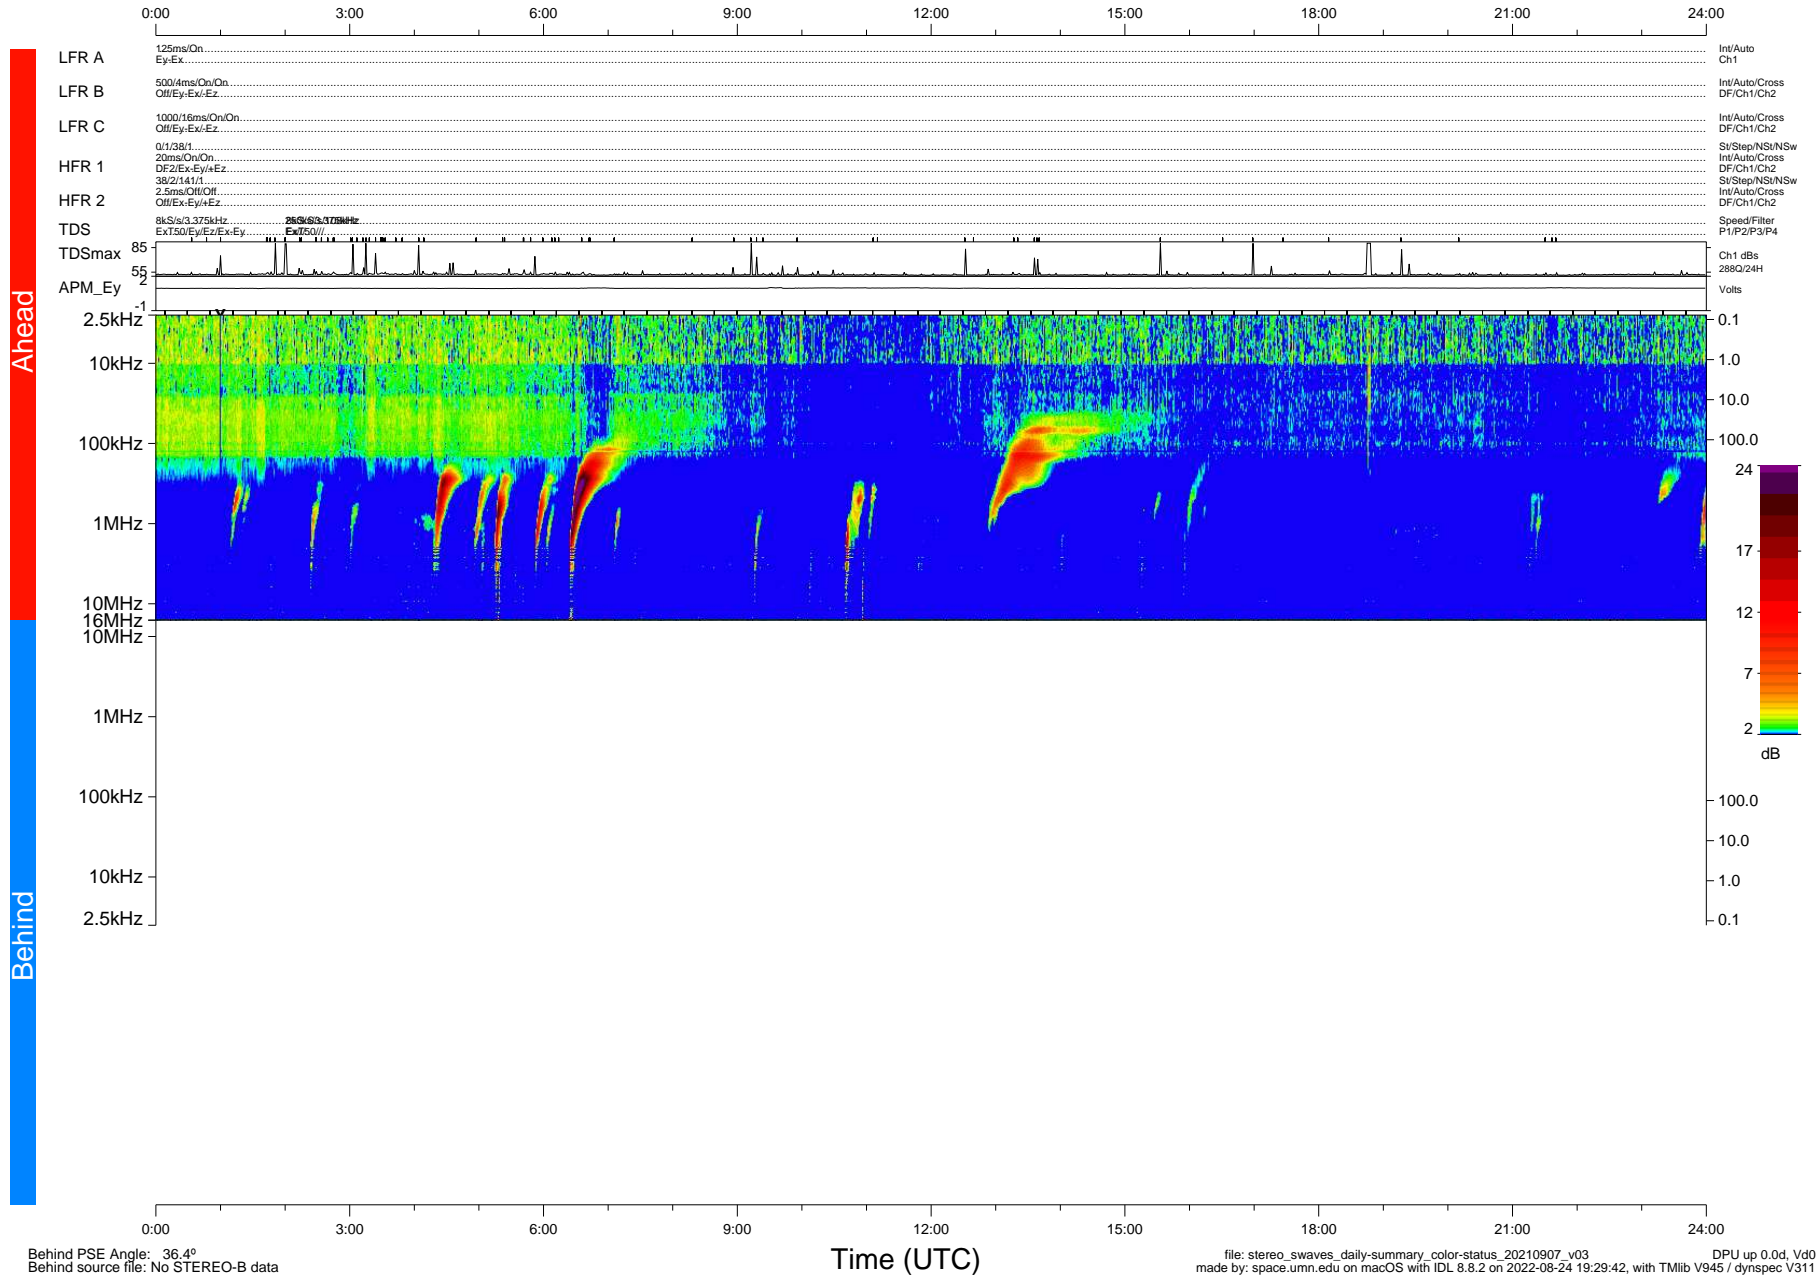

STEREO/WAVES Daily Summary - 07-Sep-2021 (DOY 250)

Ahead source file: swaves_ahead_2021_250_1_05.fin (Recovery: 100.0% HK, 94% Pkts)
 Ahead PSE Angle: -41.3°

DPU up 2253.9d, V412d40

Behind PSE Angle: 36.4°
 Behind source file: No STEREO-B data

file: stereo_swaves_daily-summary_color-status_20210907_v03
 made by: space.umn.edu on macOS with IDL 8.8.2 on 2022-08-24 19:29:42, with TLib V945 / dynspec V311
 DPU up 0.0d, Vd0