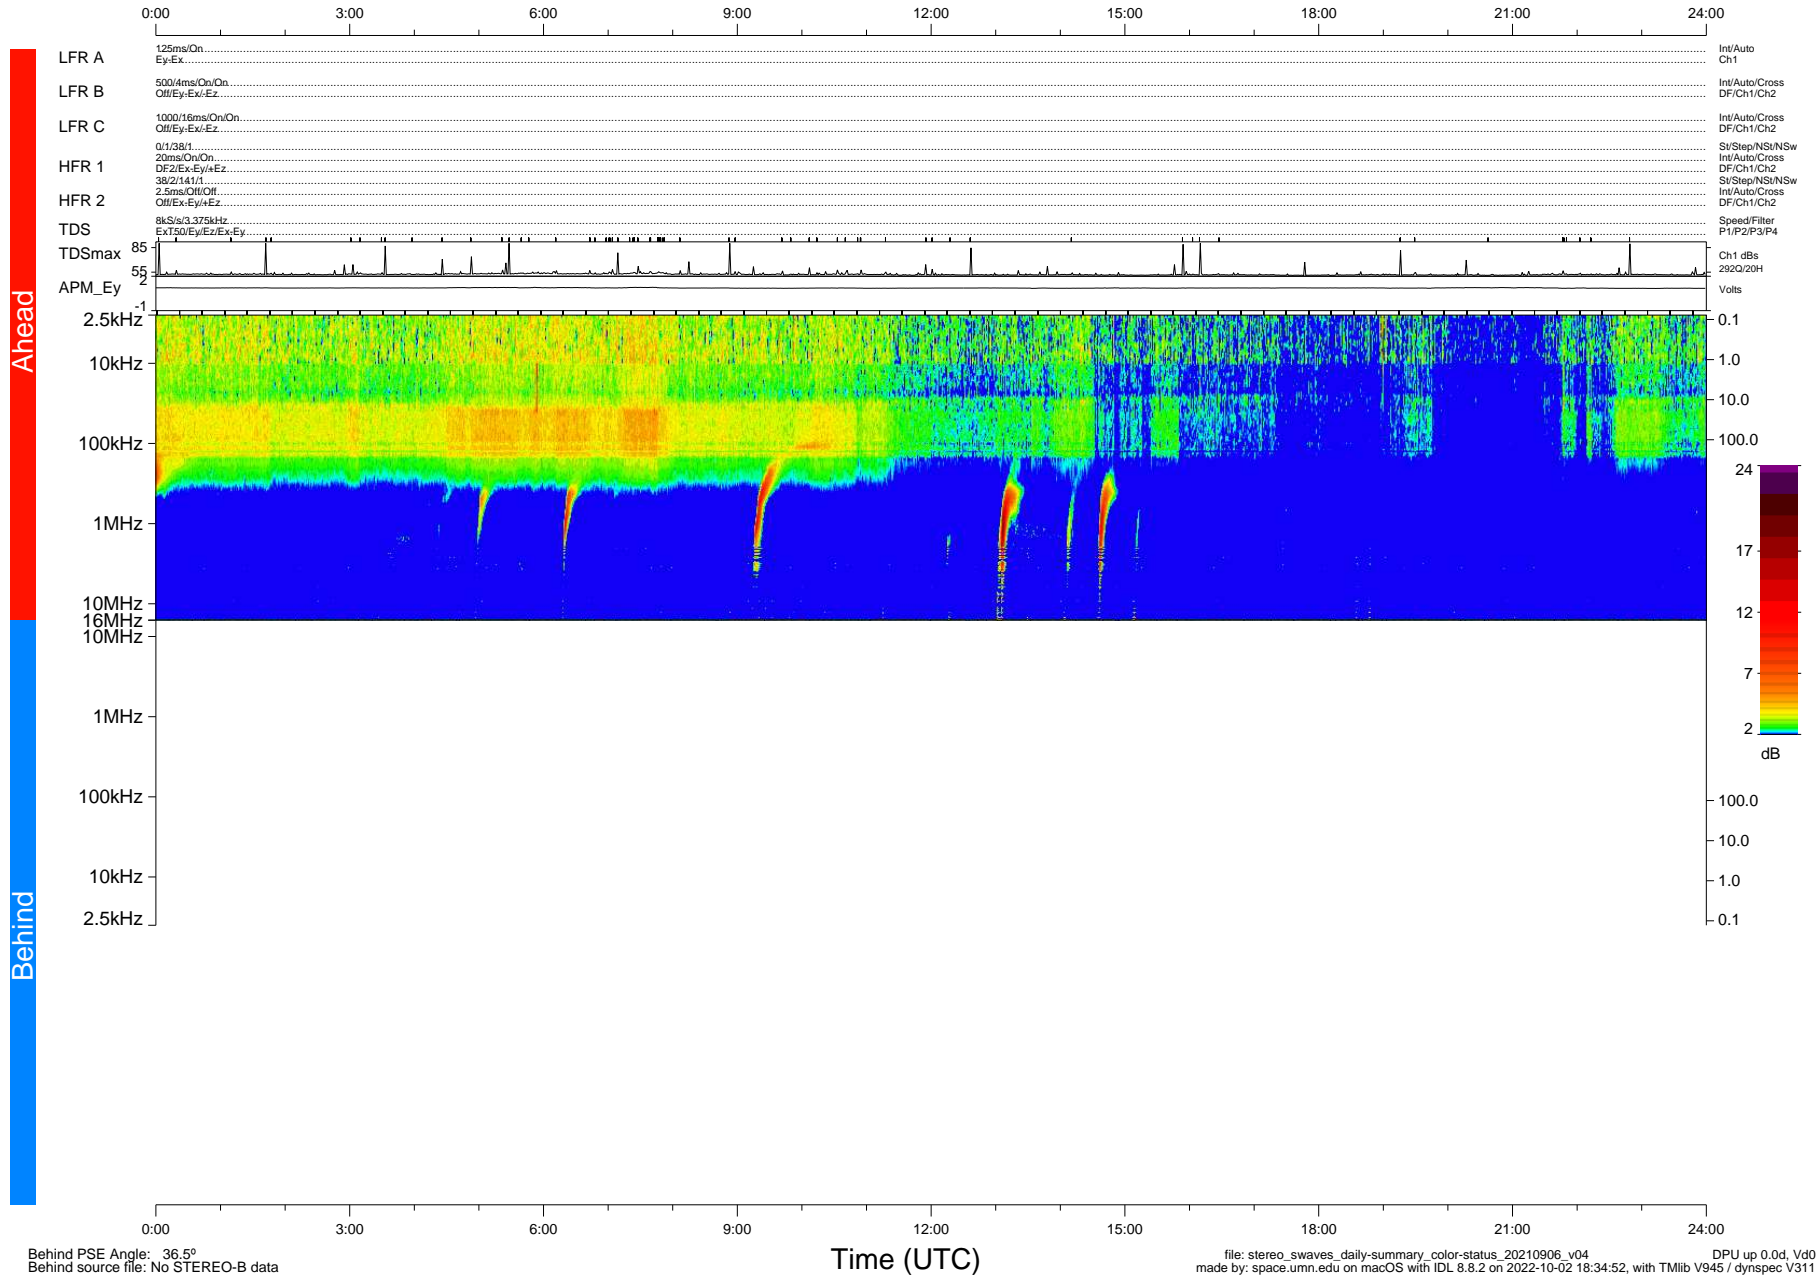

# STEREO/WAVES Daily Summary - 06-Sep-2021 (DOY 249)

Ahead source file: swaves\_ahead\_2021\_249\_1\_05.fin (Recovery: 100.0% HK, 95% Pkts)  
 Ahead PSE Angle: -41.3°

DPU up 2252.9d, V412d40

Behind PSE Angle: 36.5°  
 Behind source file: No STEREO-B data

file: stereo\_swaves\_daily-summary\_color-status\_20210906\_v04  
 made by: space.umn.edu on macOS with IDL 8.8.2 on 2022-10-02 18:34:52, with Tlib V945 / dynspec V311  
 DPU up 0.0d, Vd0