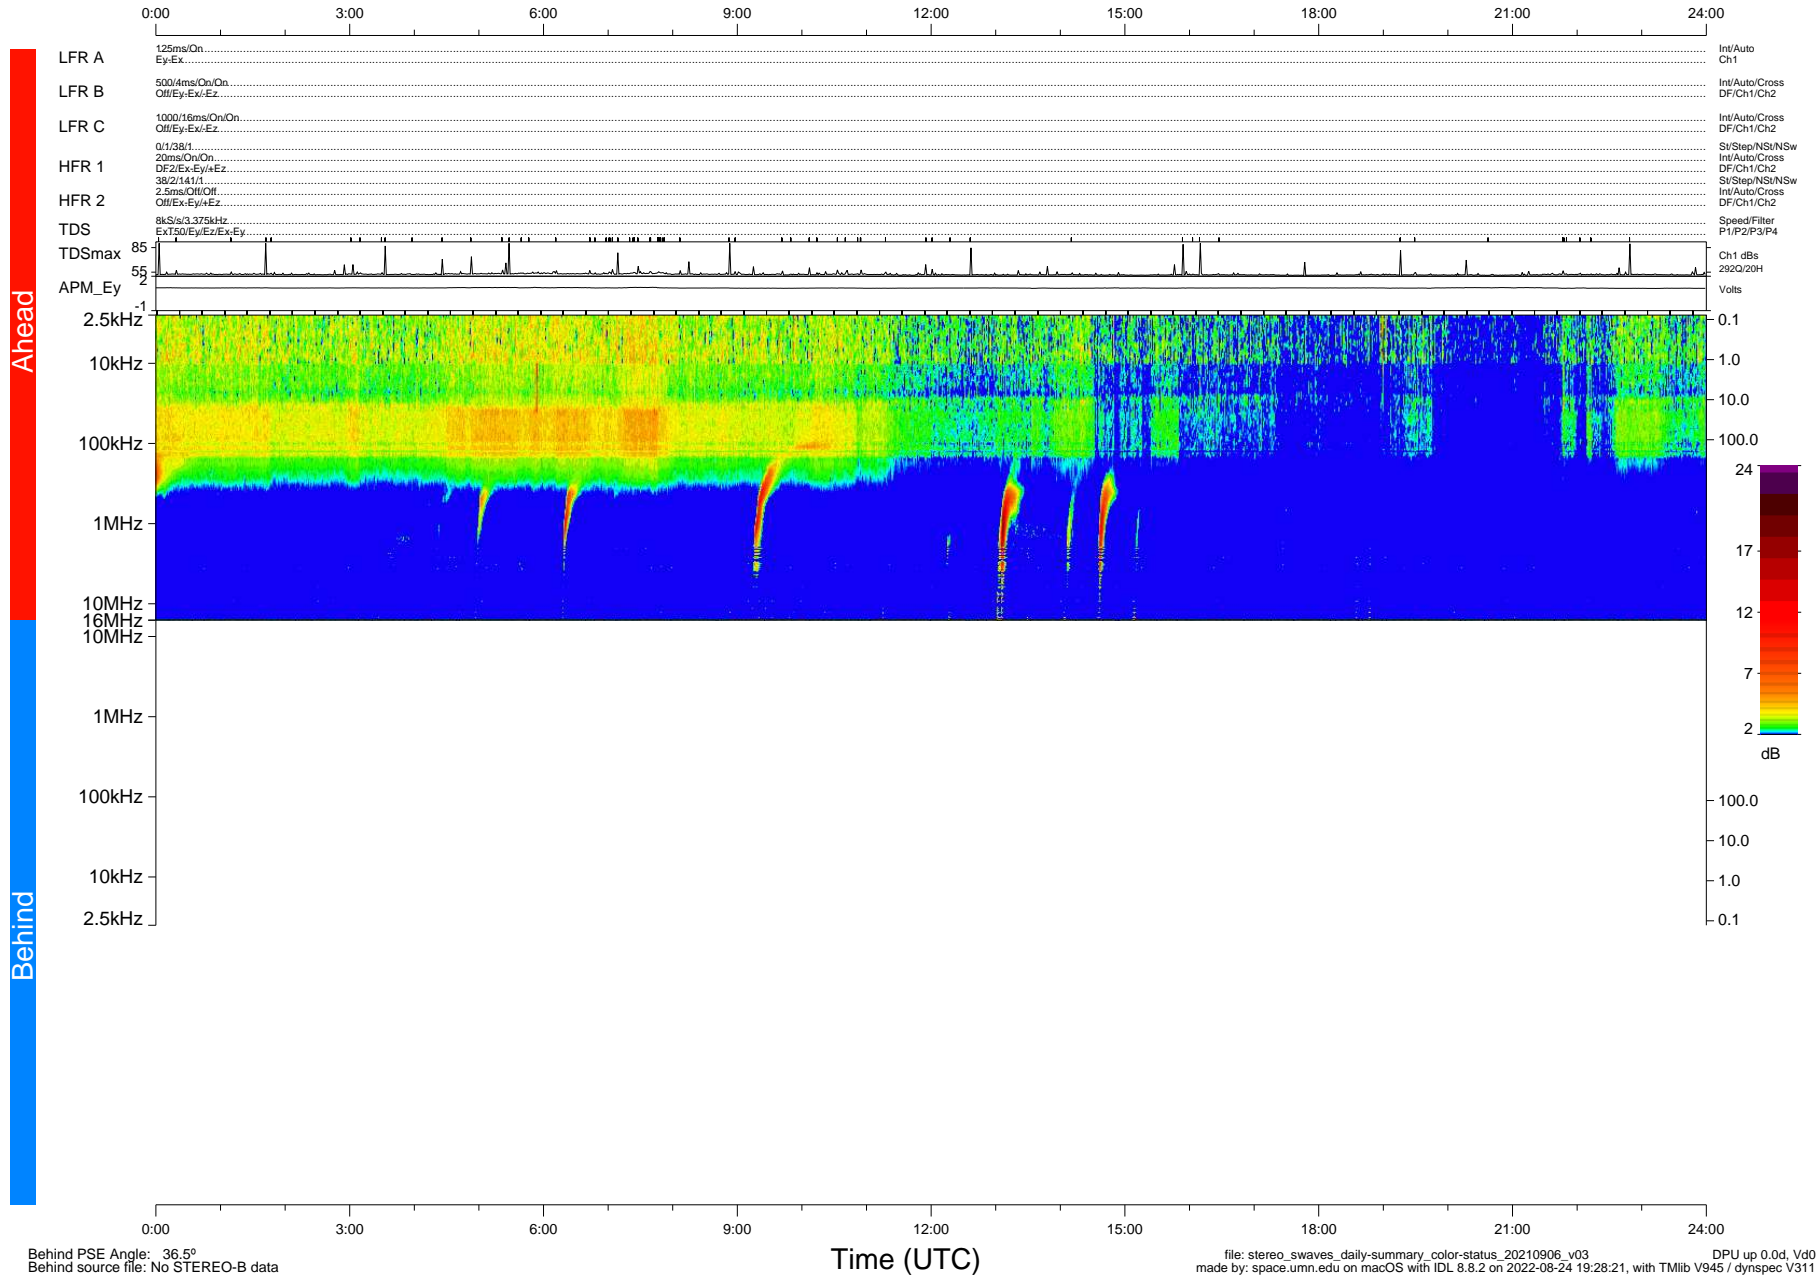

STEREO/WAVES Daily Summary - 06-Sep-2021 (DOY 249)

Ahead source file: swaves_ahead_2021_249_1_05.fin (Recovery: 100.0% HK, 95% Pkts)
Ahead PSE Angle: -41.3°

DPU up 2252.9d, V412d40

Behind PSE Angle: 36.5°
Behind source file: No STEREO-B data

Time (UTC)