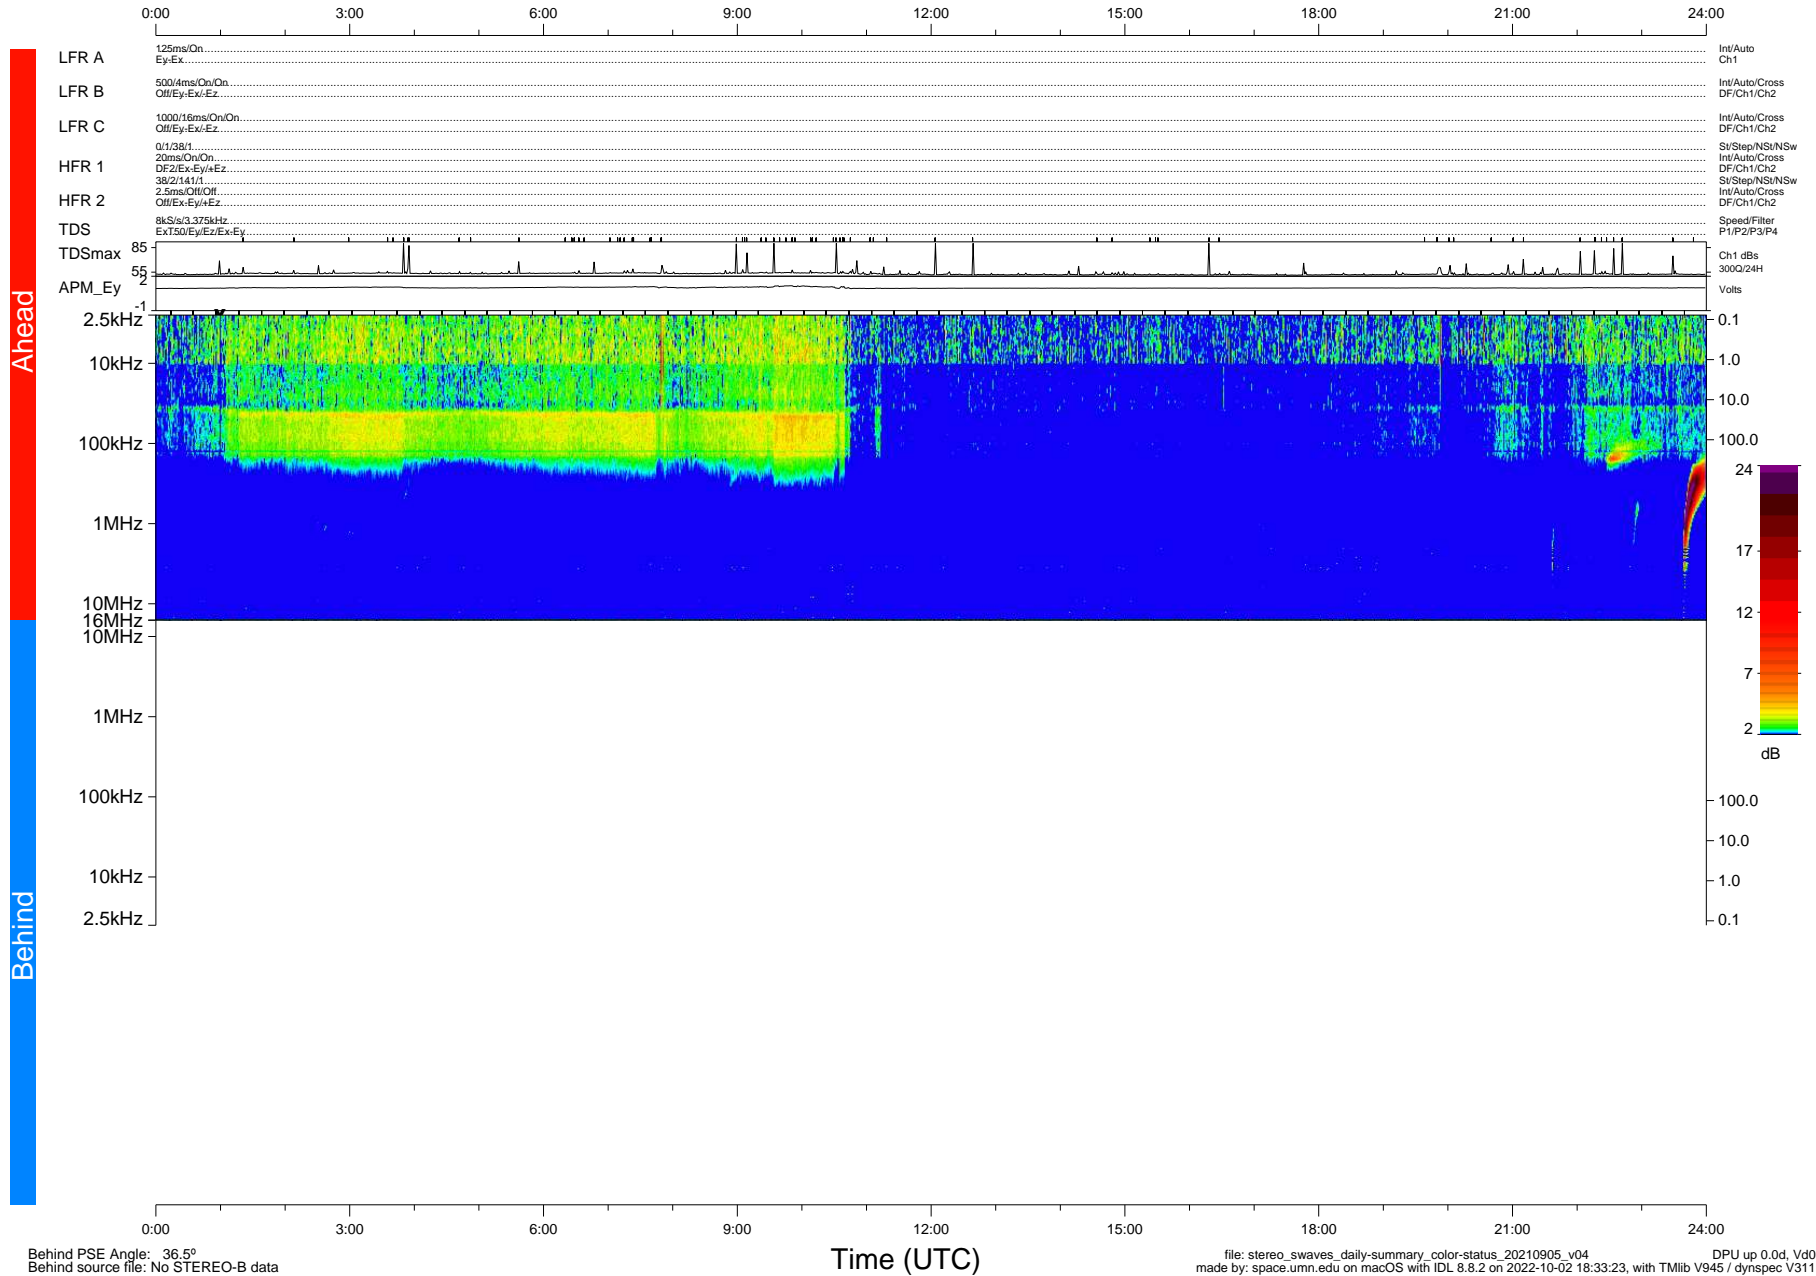

STEREO/WAVES Daily Summary - 05-Sep-2021 (DOY 248)

Ahead source file: swaves_ahead_2021_248_1_05.fin (Recovery: 100.0% HK, 96% PKts)
 Ahead PSE Angle: -41.5°

DPU up 2251.9d, V412d40

Behind PSE Angle: 36.5°
 Behind source file: No STEREO-B data

file: stereo_swaves_daily-summary_color-status_20210905_v04
 made by: space.umn.edu on macOS with IDL 8.8.2 on 2022-10-02 18:33:23, with Tlib V945 / dynspec V311
 DPU up 0.0d, Vd0