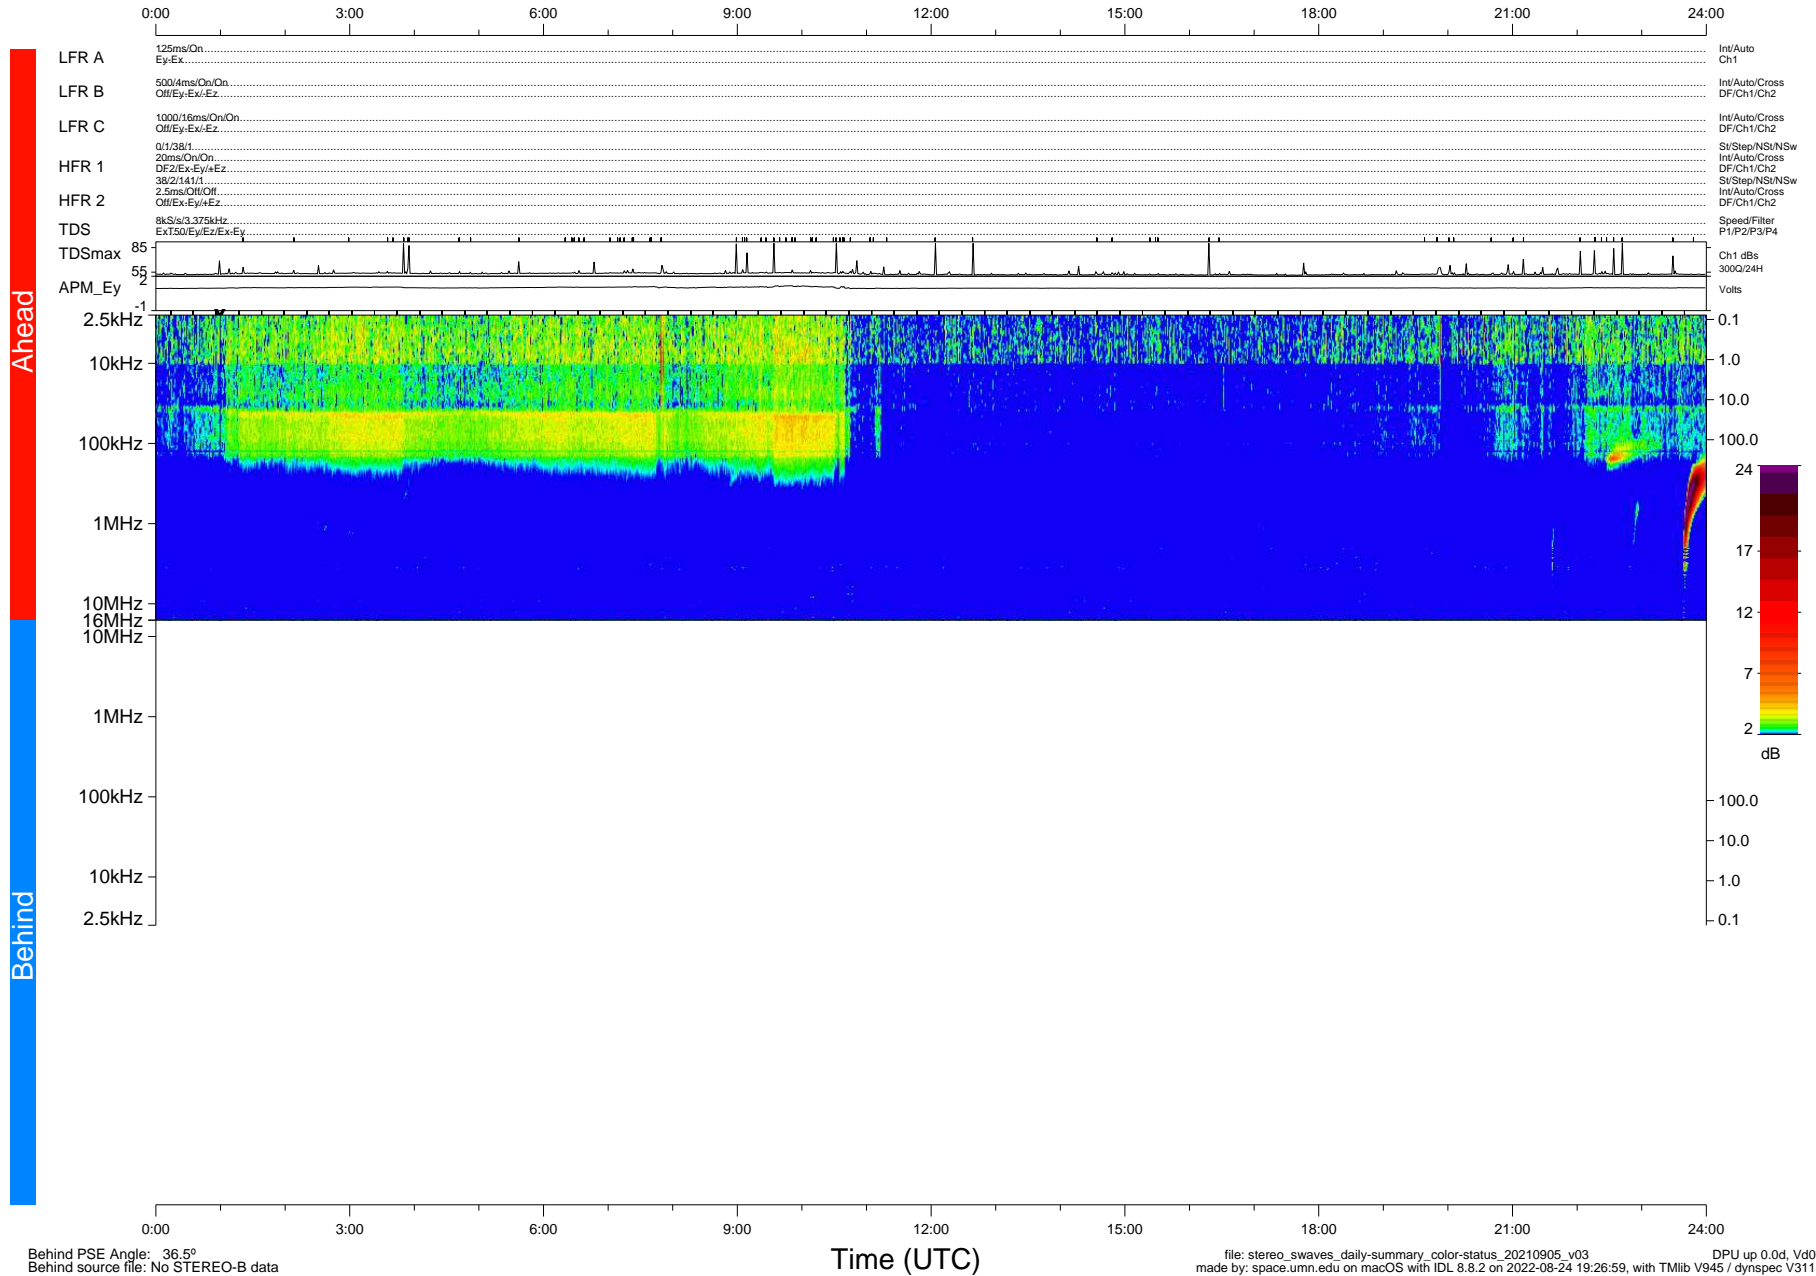

STEREO/WAVES Daily Summary - 05-Sep-2021 (DOY 248)

Ahead source file: swaves_ahead_2021_248_1_05.fin (Recovery: 100.0% HK, 96% PKts)
 Ahead PSE Angle: -41.5°

DPU up 2251.9d, V412d40

Behind PSE Angle: 36.5°
 Behind source file: No STEREO-B data

Time (UTC)

file: stereo_swaves_daily-summary_color-status_20210905_v03 DPU up 0.0d, Vd0
 made by: space.umn.edu on macOS with IDL 8.8.2 on 2022-08-24 19:26:59, with Tlib V945 / dynspec V311