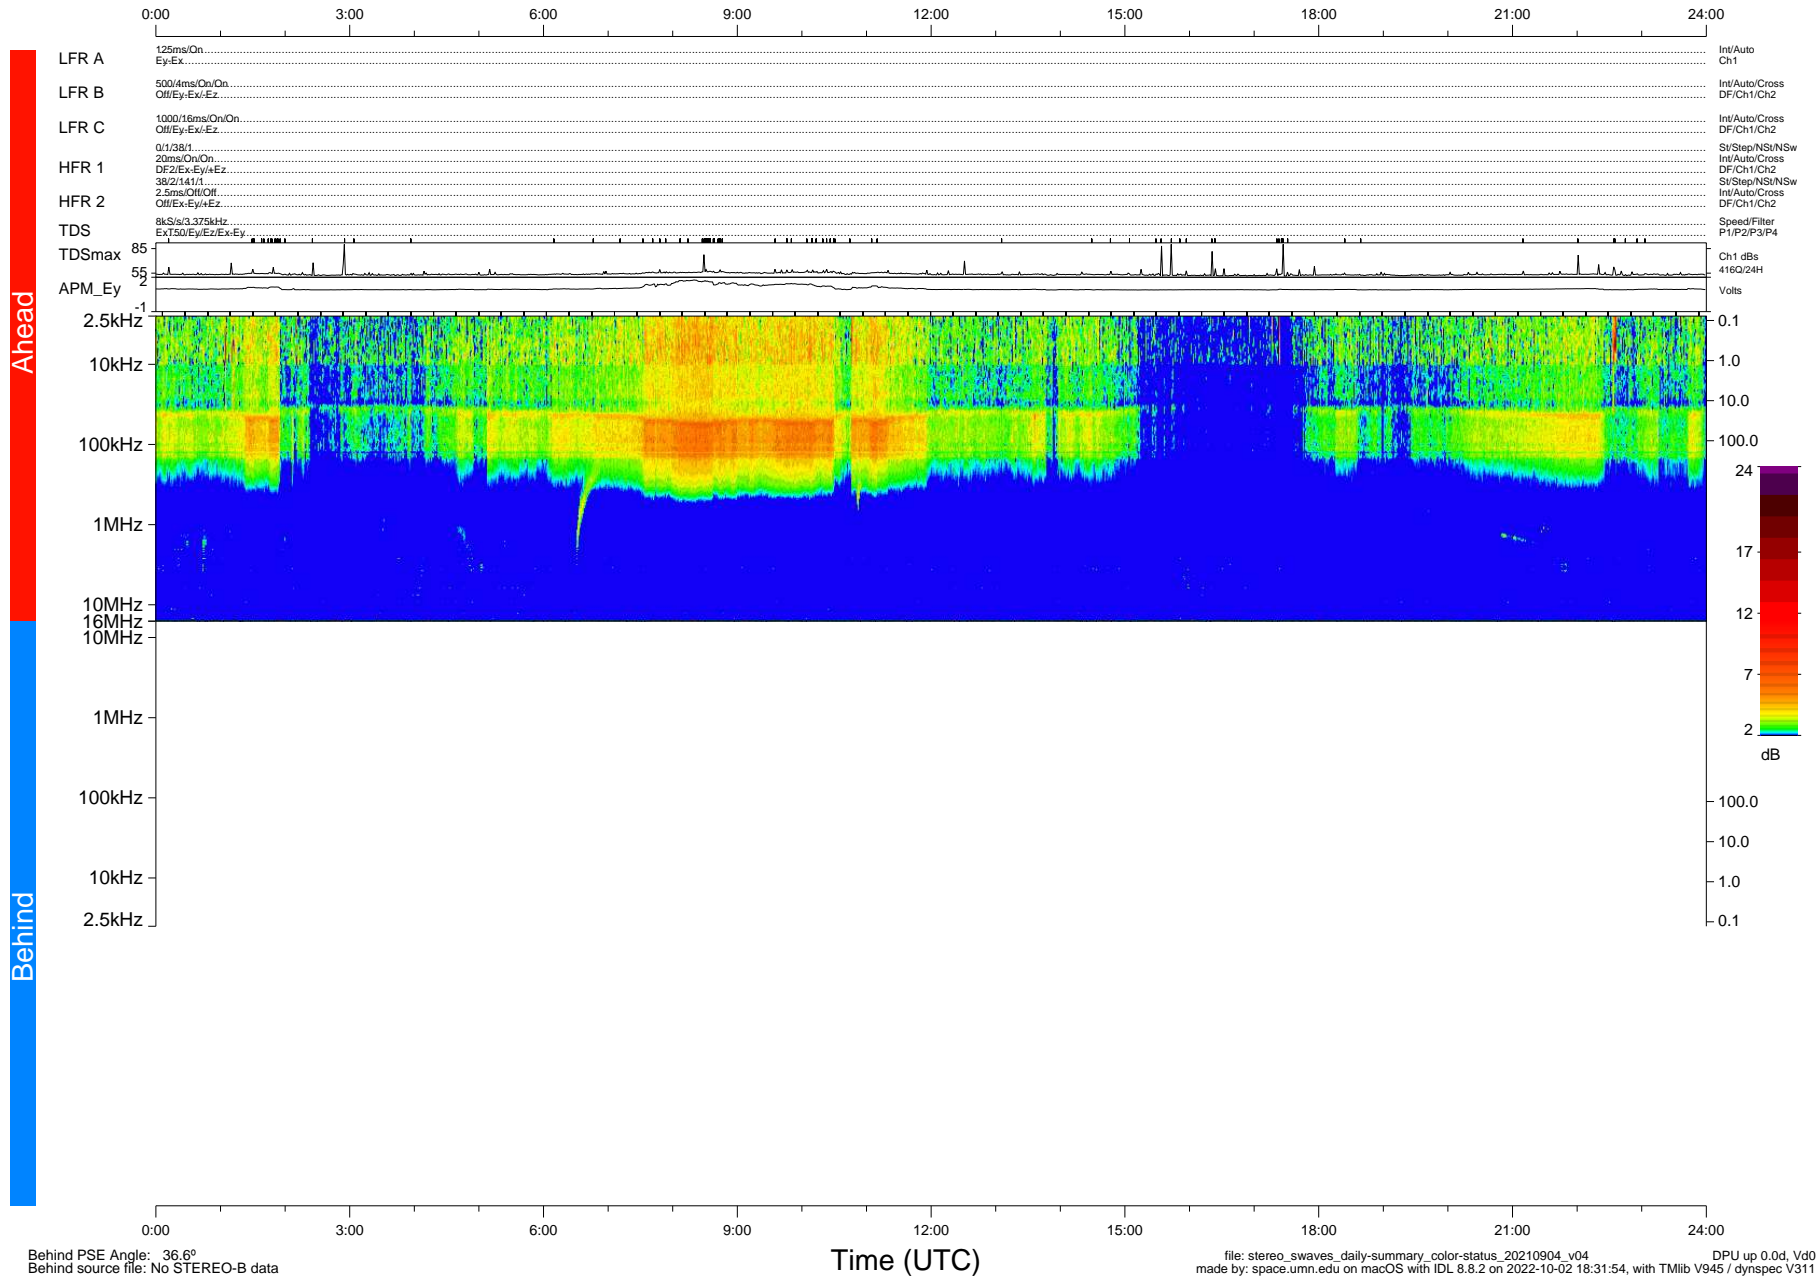

STEREO/WAVES Daily Summary - 04-Sep-2021 (DOY 247)

Ahead source file: swaves_ahead_2021_247_1_05.fin (Recovery: 100.0% HK, 113% Pkts)
 Ahead PSE Angle: -41.6°

DPU up 2250.9d, V412d40

Behind PSE Angle: 36.6°
 Behind source file: No STEREO-B data

file: stereo_swaves_daily-summary_color-status_20210904_v04
 made by: space.umn.edu on macOS with IDL 8.8.2 on 2022-10-02 18:31:54, with Tlib V945 / dynspec V311
 DPU up 0.0d, Vd0