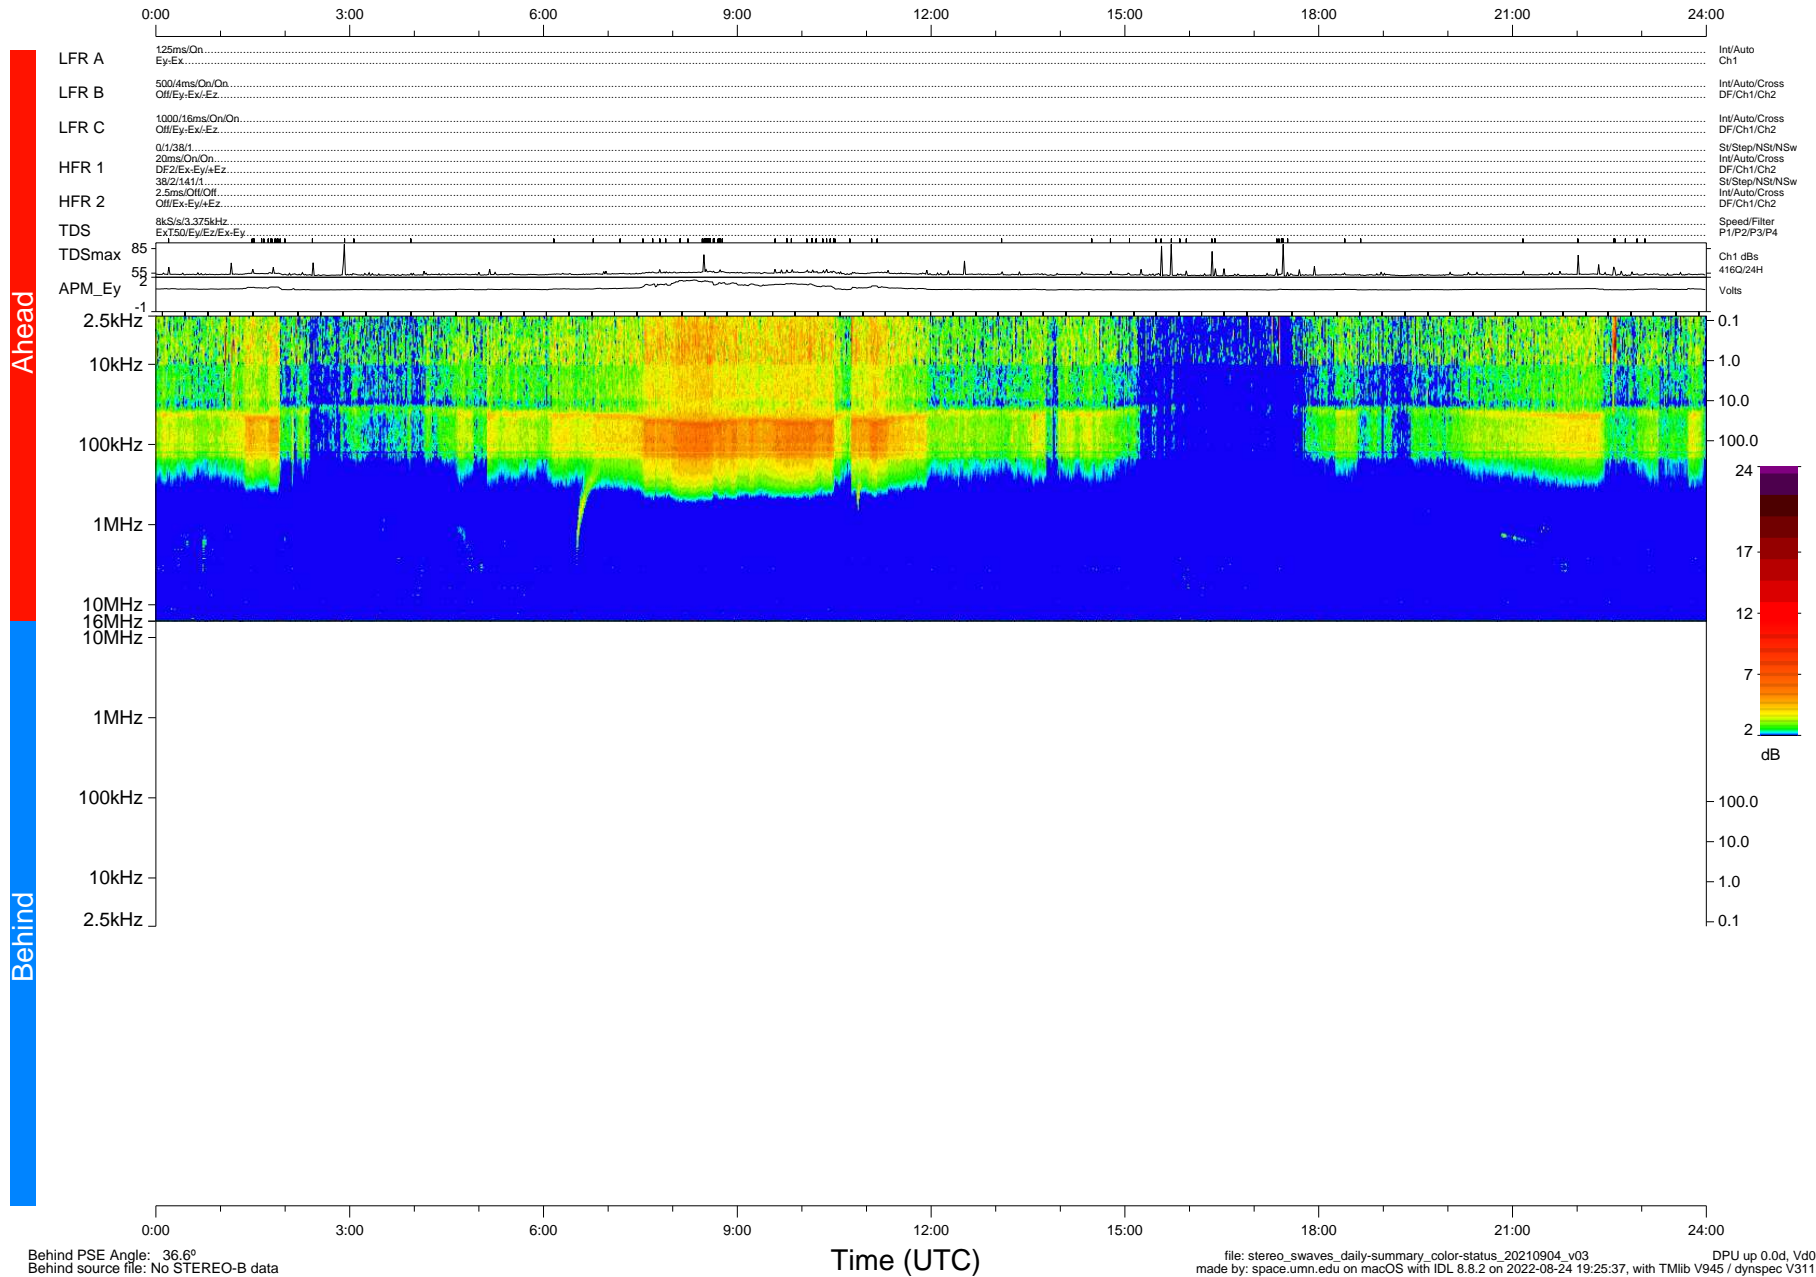

STEREO/WAVES Daily Summary - 04-Sep-2021 (DOY 247)

Ahead source file: swaves_ahead_2021_247_1_05.fin (Recovery: 100.0% HK, 113% Pkts)
 Ahead PSE Angle: -41.6°

DPU up 2250.9d, V412d40

Behind PSE Angle: 36.6°
 Behind source file: No STEREO-B data

Time (UTC)

file: stereo_swaves_daily-summary_color-status_20210904_v03
 made by: space.umn.edu on macOS with IDL 8.8.2 on 2022-08-24 19:25:37, with Tlib V945 / dynspec V311
 DPU up 0.0d, Vd0