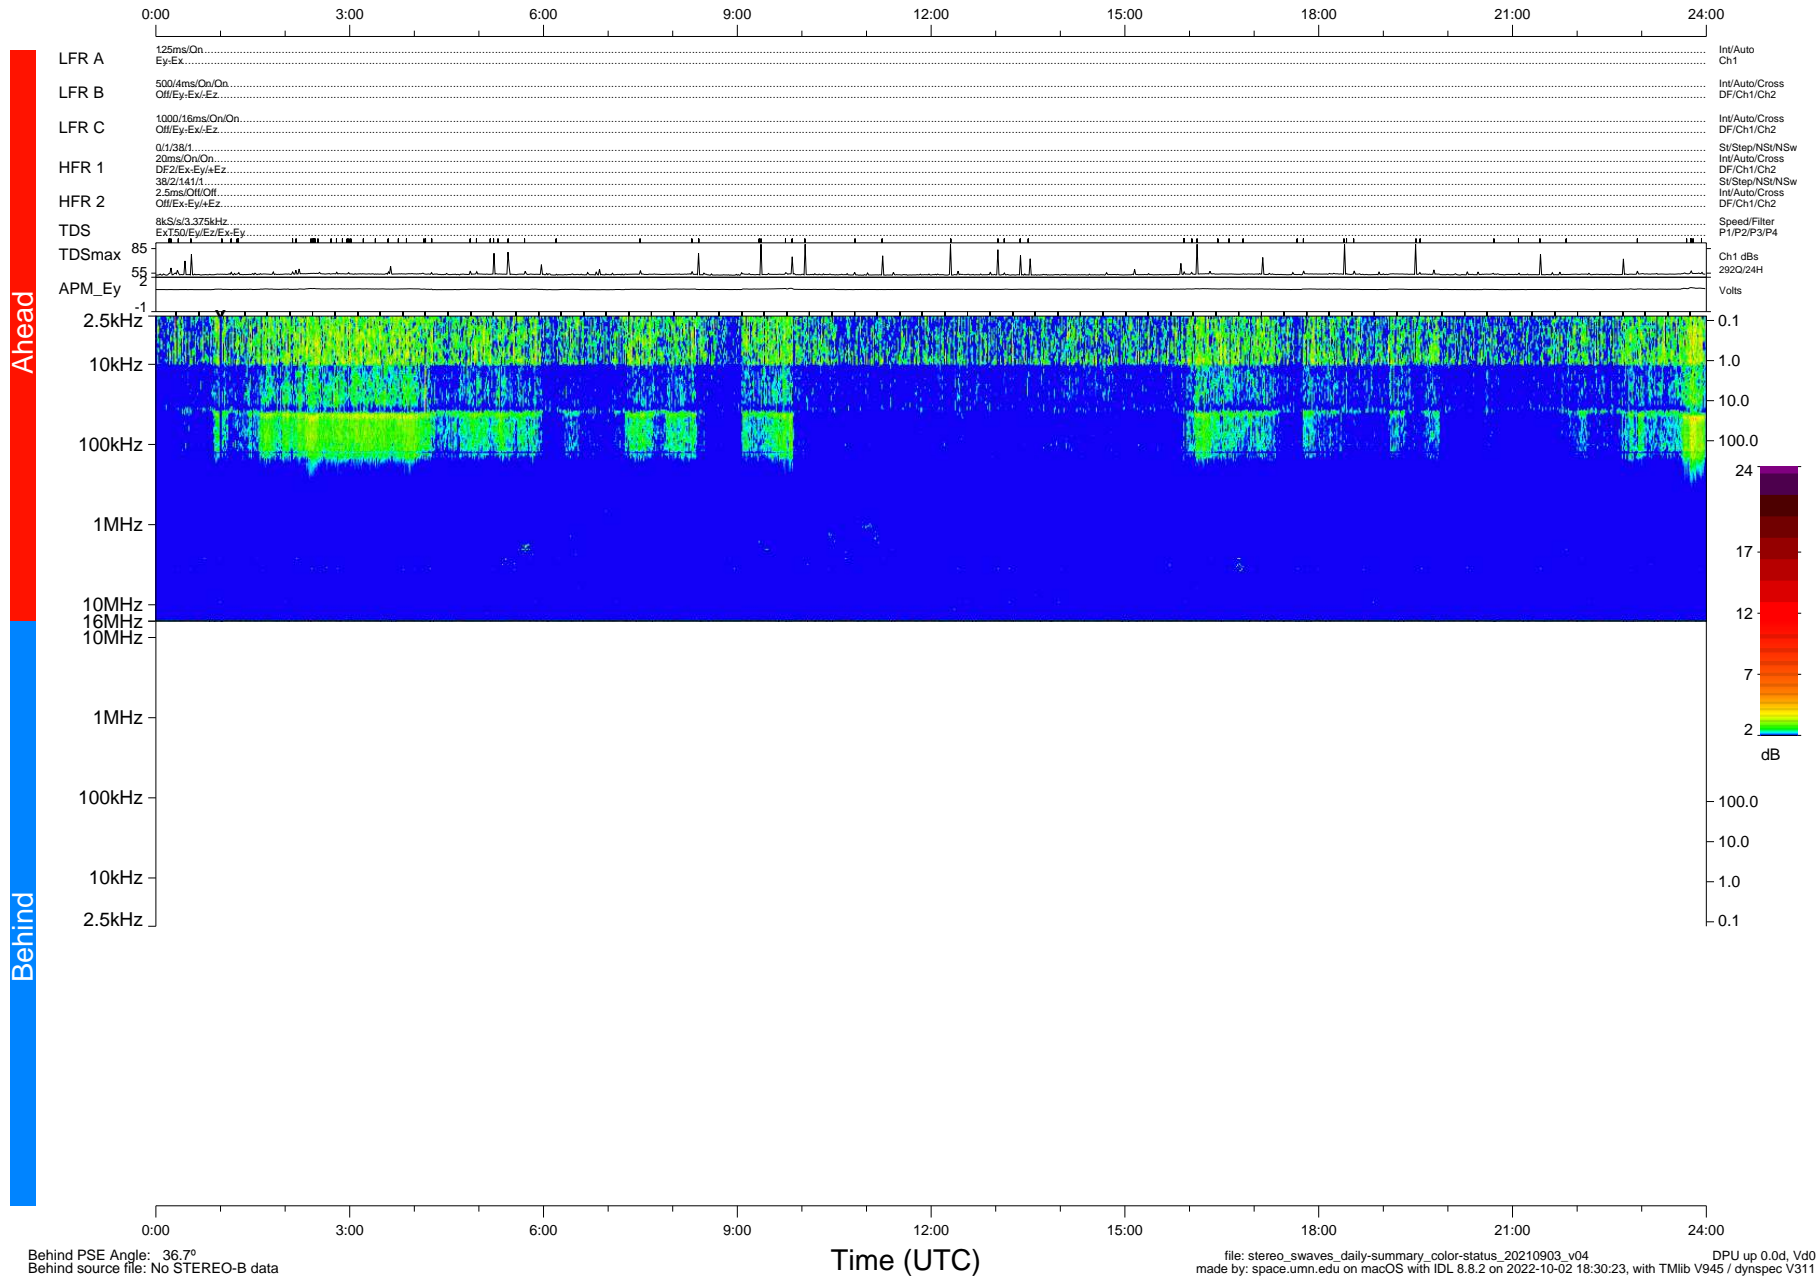

STEREO/WAVES Daily Summary - 03-Sep-2021 (DOY 246)

Ahead source file: swaves_ahead_2021_246_1_05.fin (Recovery: 100.0% HK, 95% Pkts)
 Ahead PSE Angle: -41.6°

DPU up 2249.9d, V412d40

Behind PSE Angle: 36.7°
 Behind source file: No STEREO-B data

file: stereo_swaves_daily-summary_color-status_20210903_v04
 made by: space.umn.edu on macOS with IDL 8.8.2 on 2022-10-02 18:30:23, with Tlib V945 / dynspec V311
 DPU up 0.0d, Vd0