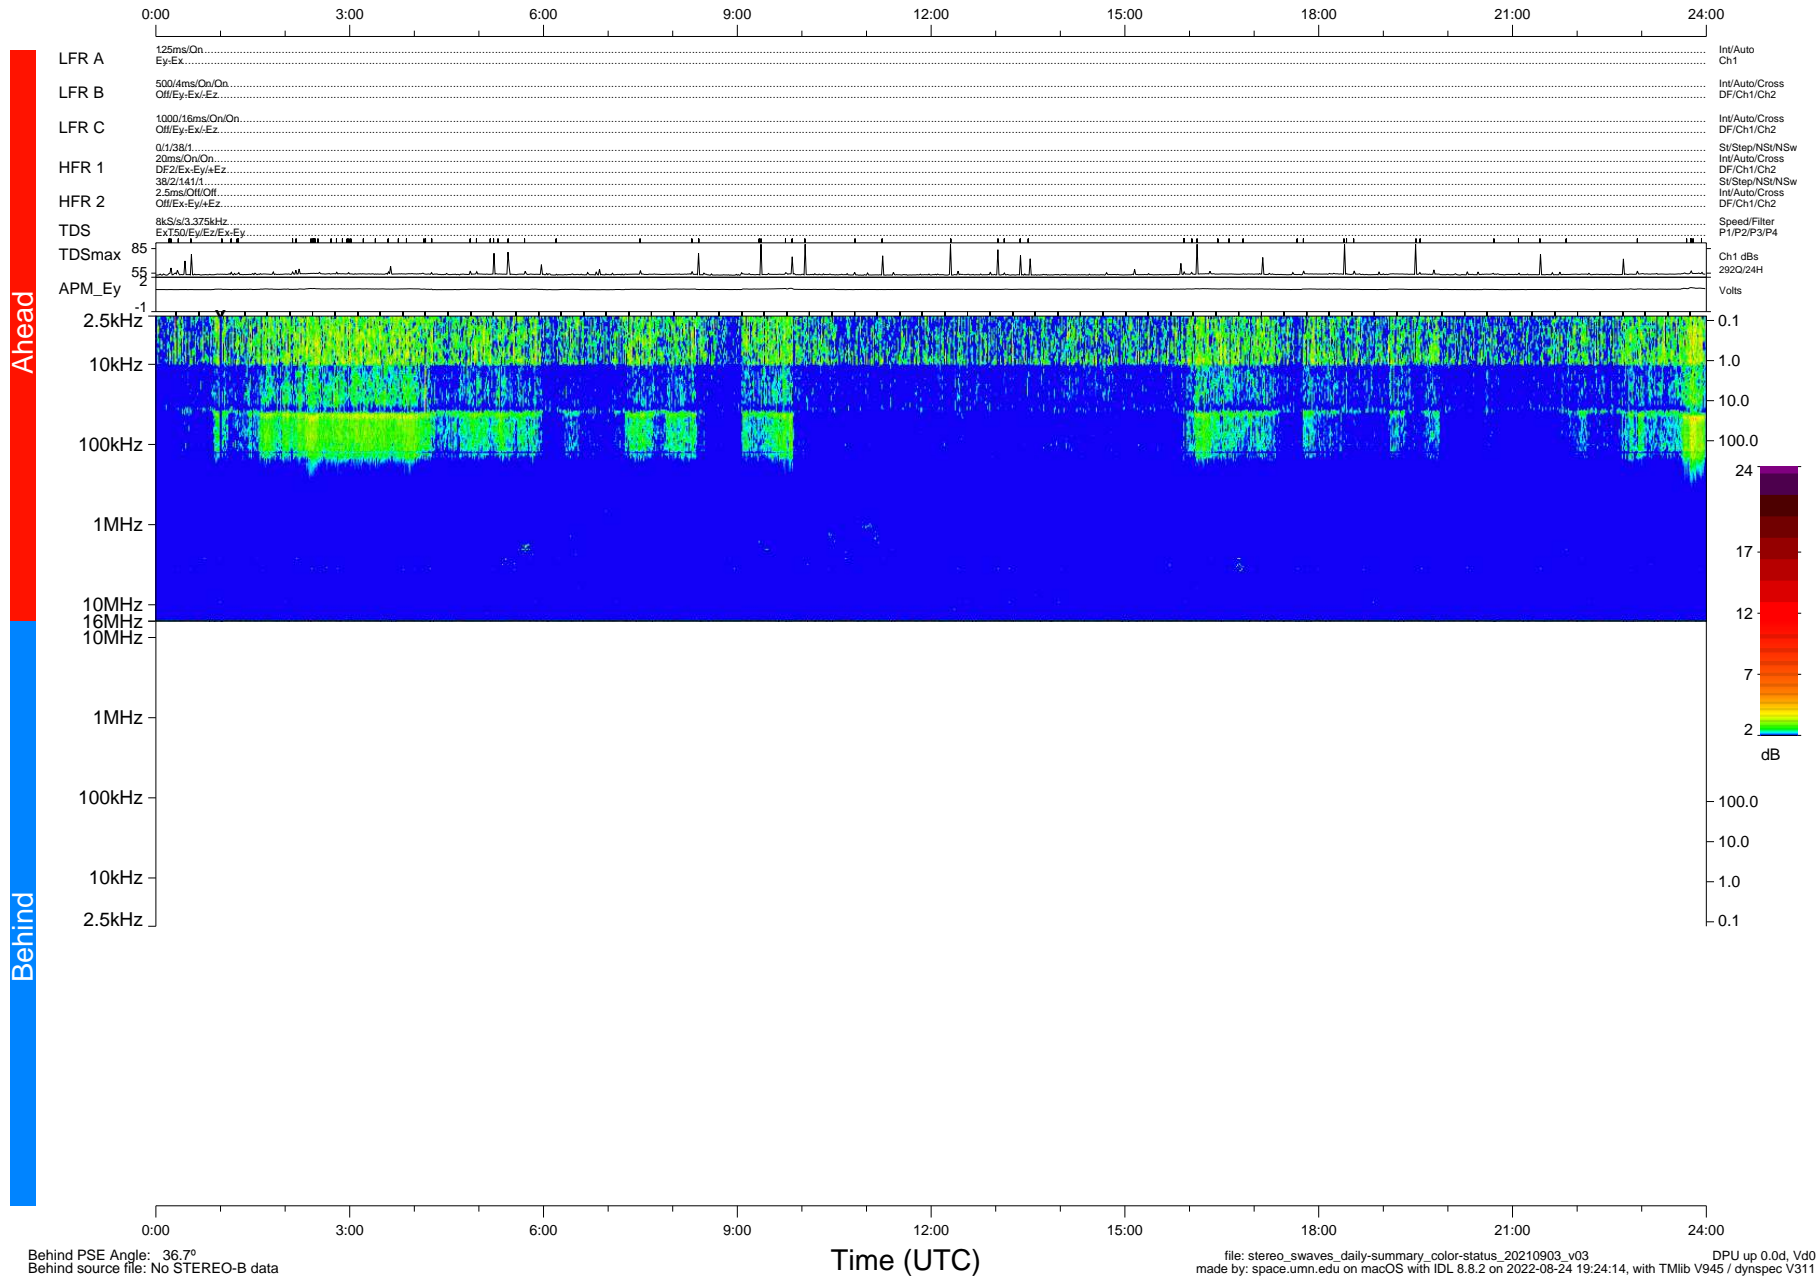

STEREO/WAVES Daily Summary - 03-Sep-2021 (DOY 246)

Ahead source file: swaves_ahead_2021_246_1_05.fin (Recovery: 100.0% HK, 95% Pkts)
 Ahead PSE Angle: -41.6°

DPU up 2249.9d, V412d40

Behind PSE Angle: 36.7°
 Behind source file: No STEREO-B data

file: stereo_swaves_daily-summary_color-status_20210903_v03 DPU up 0.0d, Vd0
 made by: space.umn.edu on macOS with IDL 8.8.2 on 2022-08-24 19:24:14, with Tlib V945 / dynspec V311