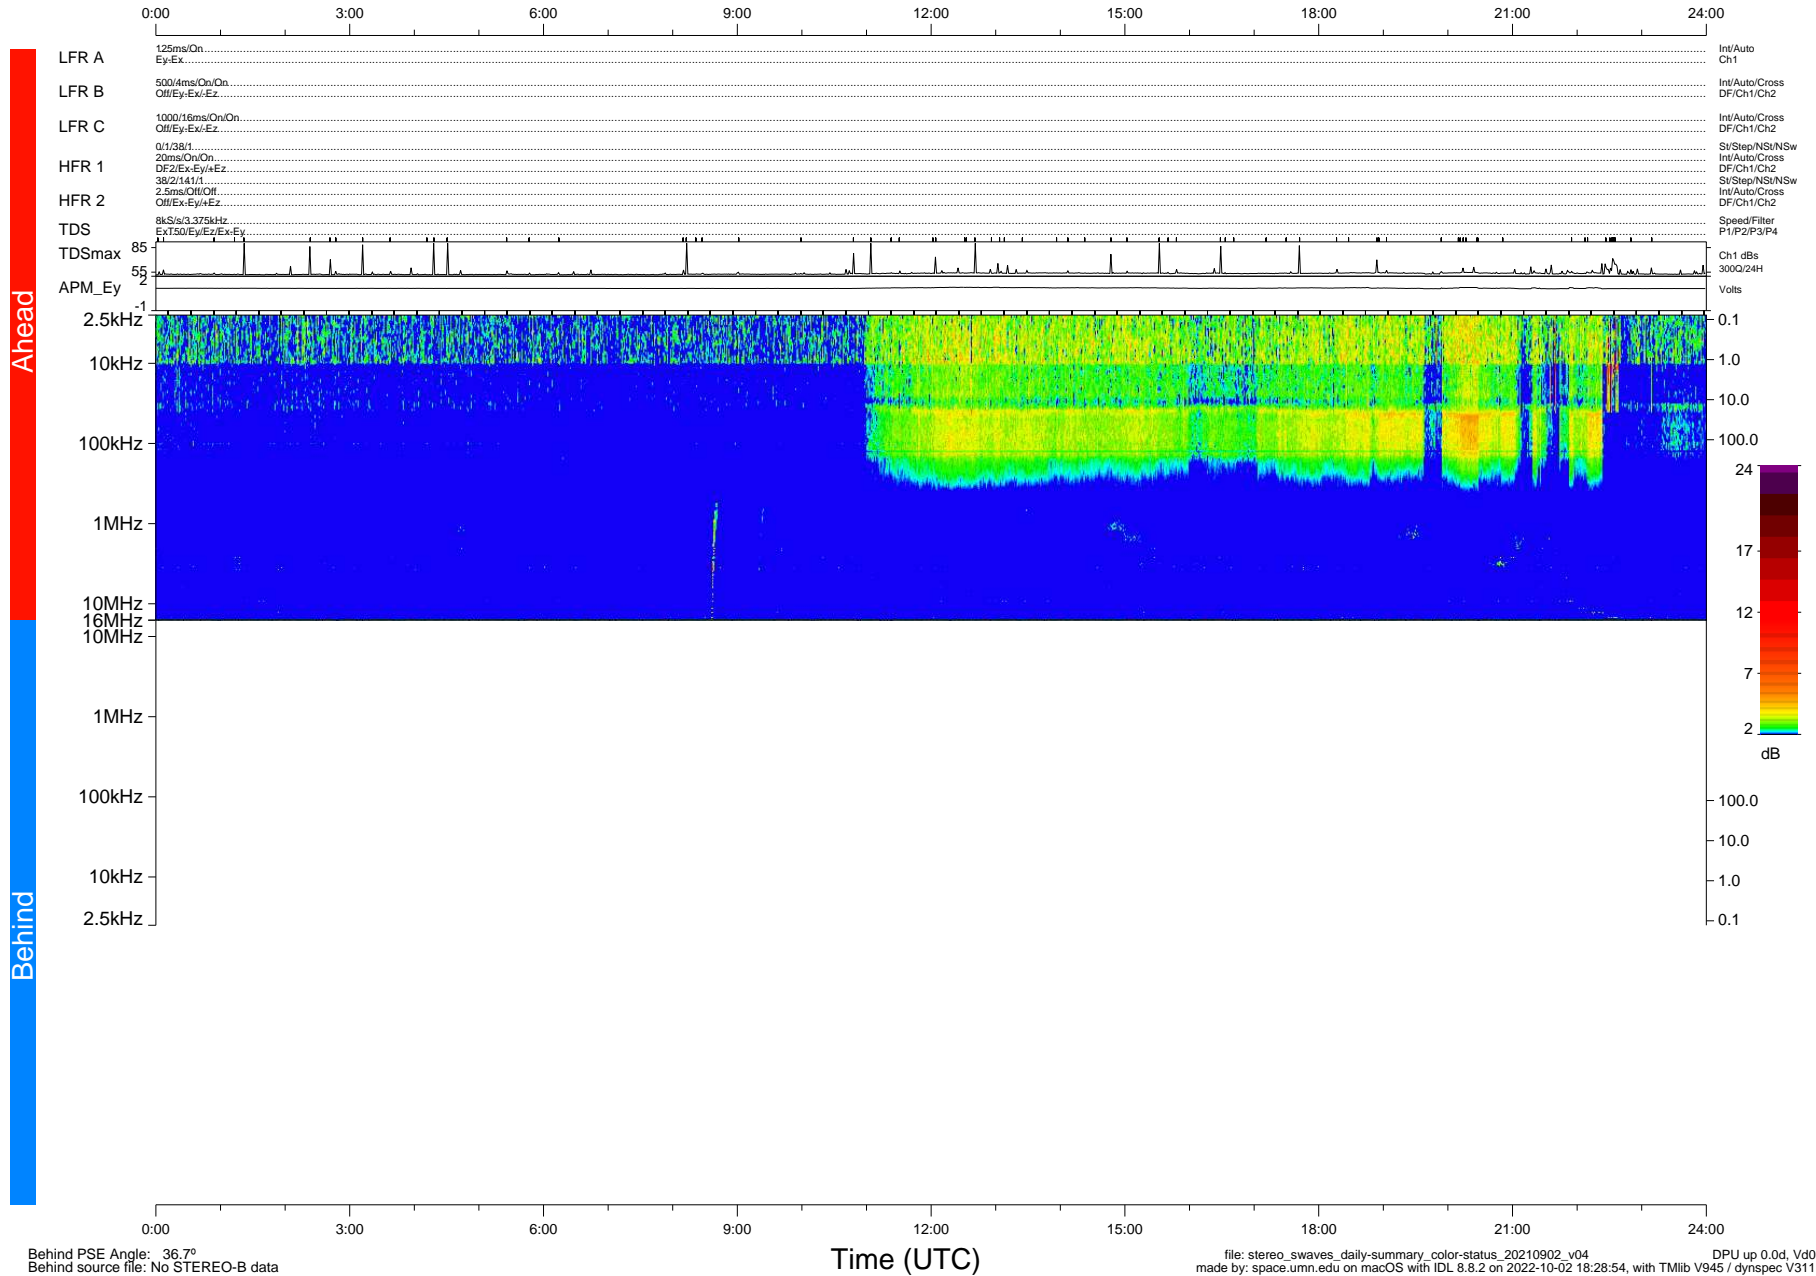

# STEREO/WAVES Daily Summary - 02-Sep-2021 (DOY 245)

Ahead source file: swaves\_ahead\_2021\_245\_1\_05.fin (Recovery: 100.0% HK, 96% Pkts)  
 Ahead PSE Angle: -41.8°

DPU up 2248.9d, V412d40

Behind PSE Angle: 36.7°  
 Behind source file: No STEREO-B data

file: stereo\_swaves\_daily-summary\_color-status\_20210902\_v04  
 made by: space.umn.edu on macOS with IDL 8.8.2 on 2022-10-02 18:28:54, with Tlib V945 / dynspec V311  
 DPU up 0.0d, Vd0