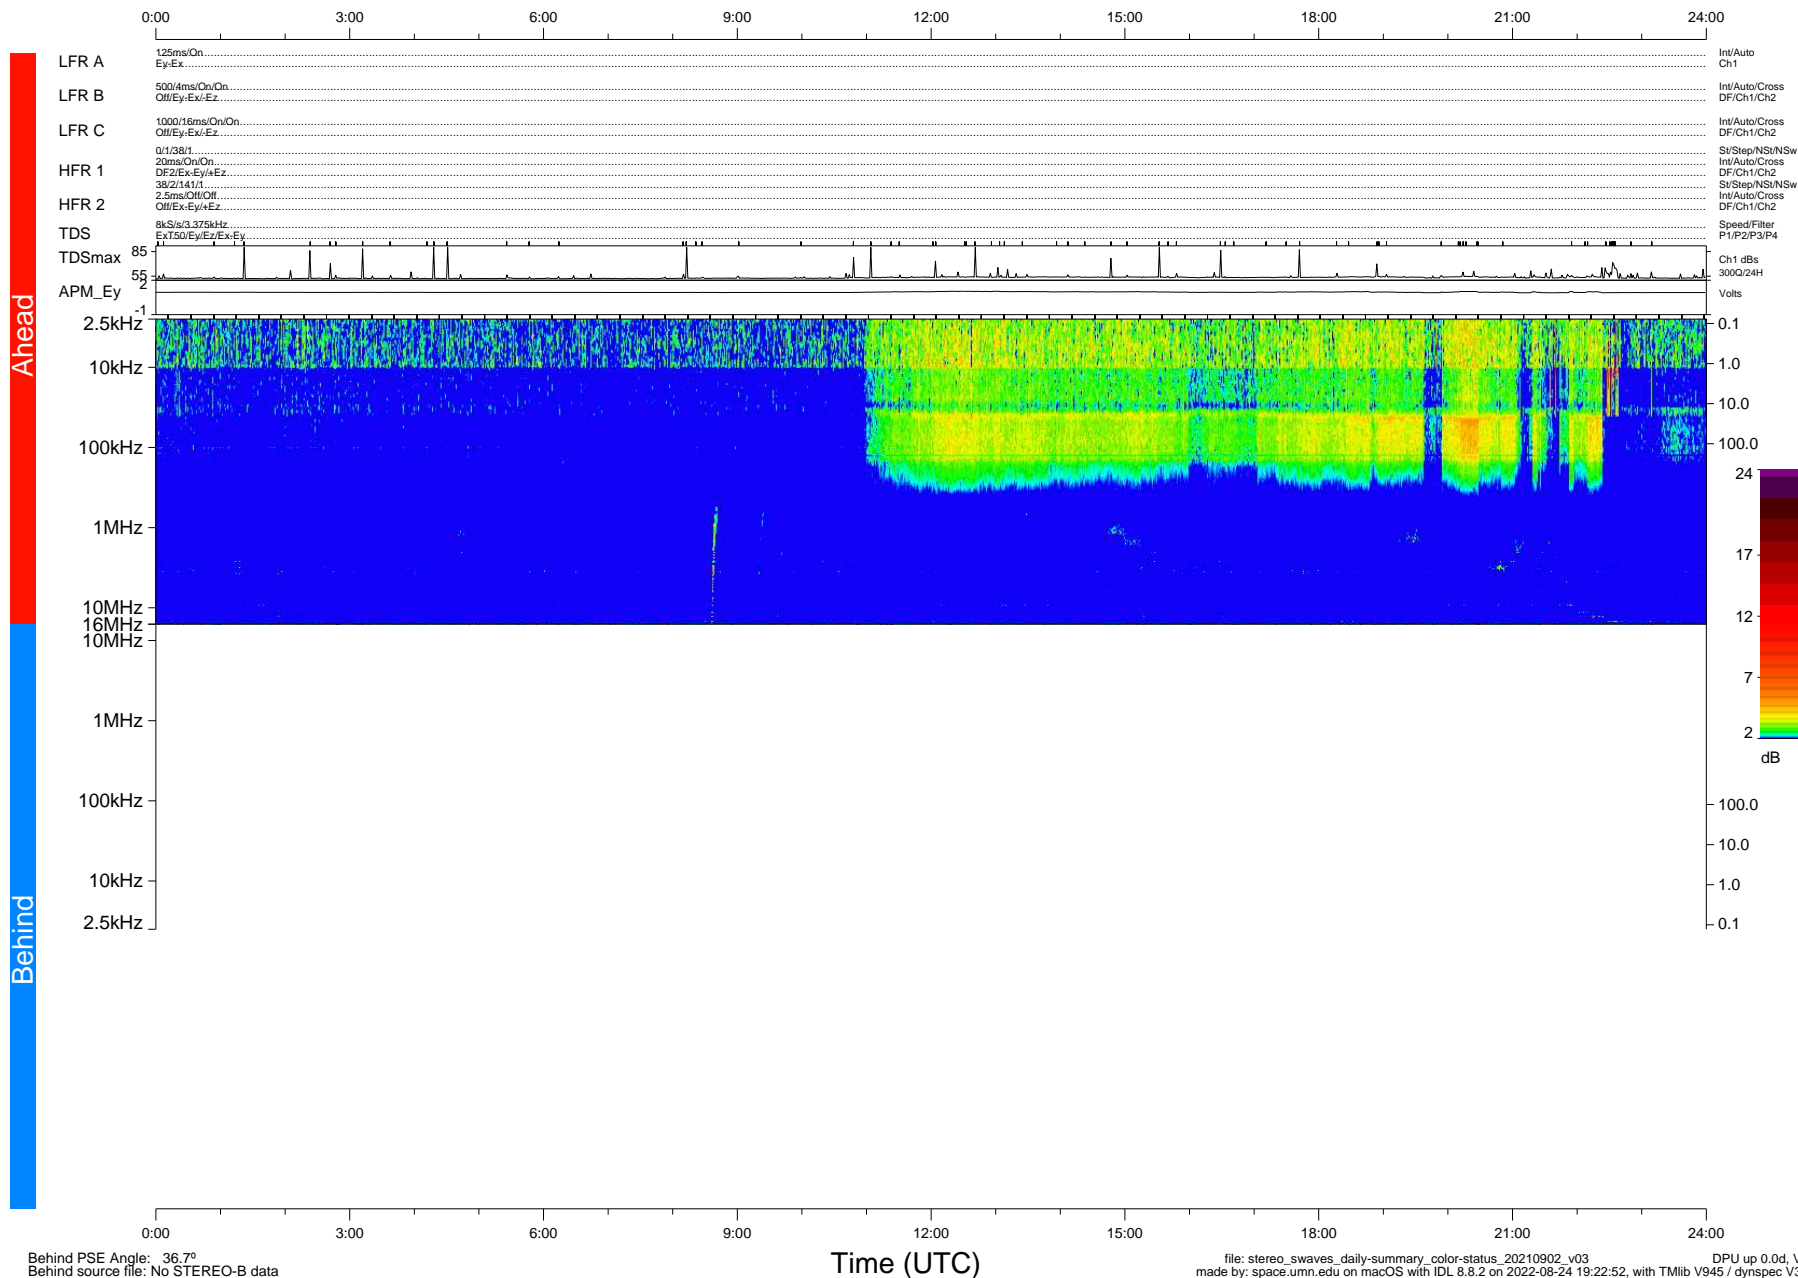

STEREO/WAVES Daily Summary - 02-Sep-2021 (DOY 245)

Ahead source file: swaves_ahead_2021_245_1_05.fin (Recovery: 100.0% HK, 96% Pkts)
Ahead PSE Angle: -41.8°

DPU up 2248.9d, V412d40

Behind PSE Angle: 36.7°
Behind source file: No STEREO-B data