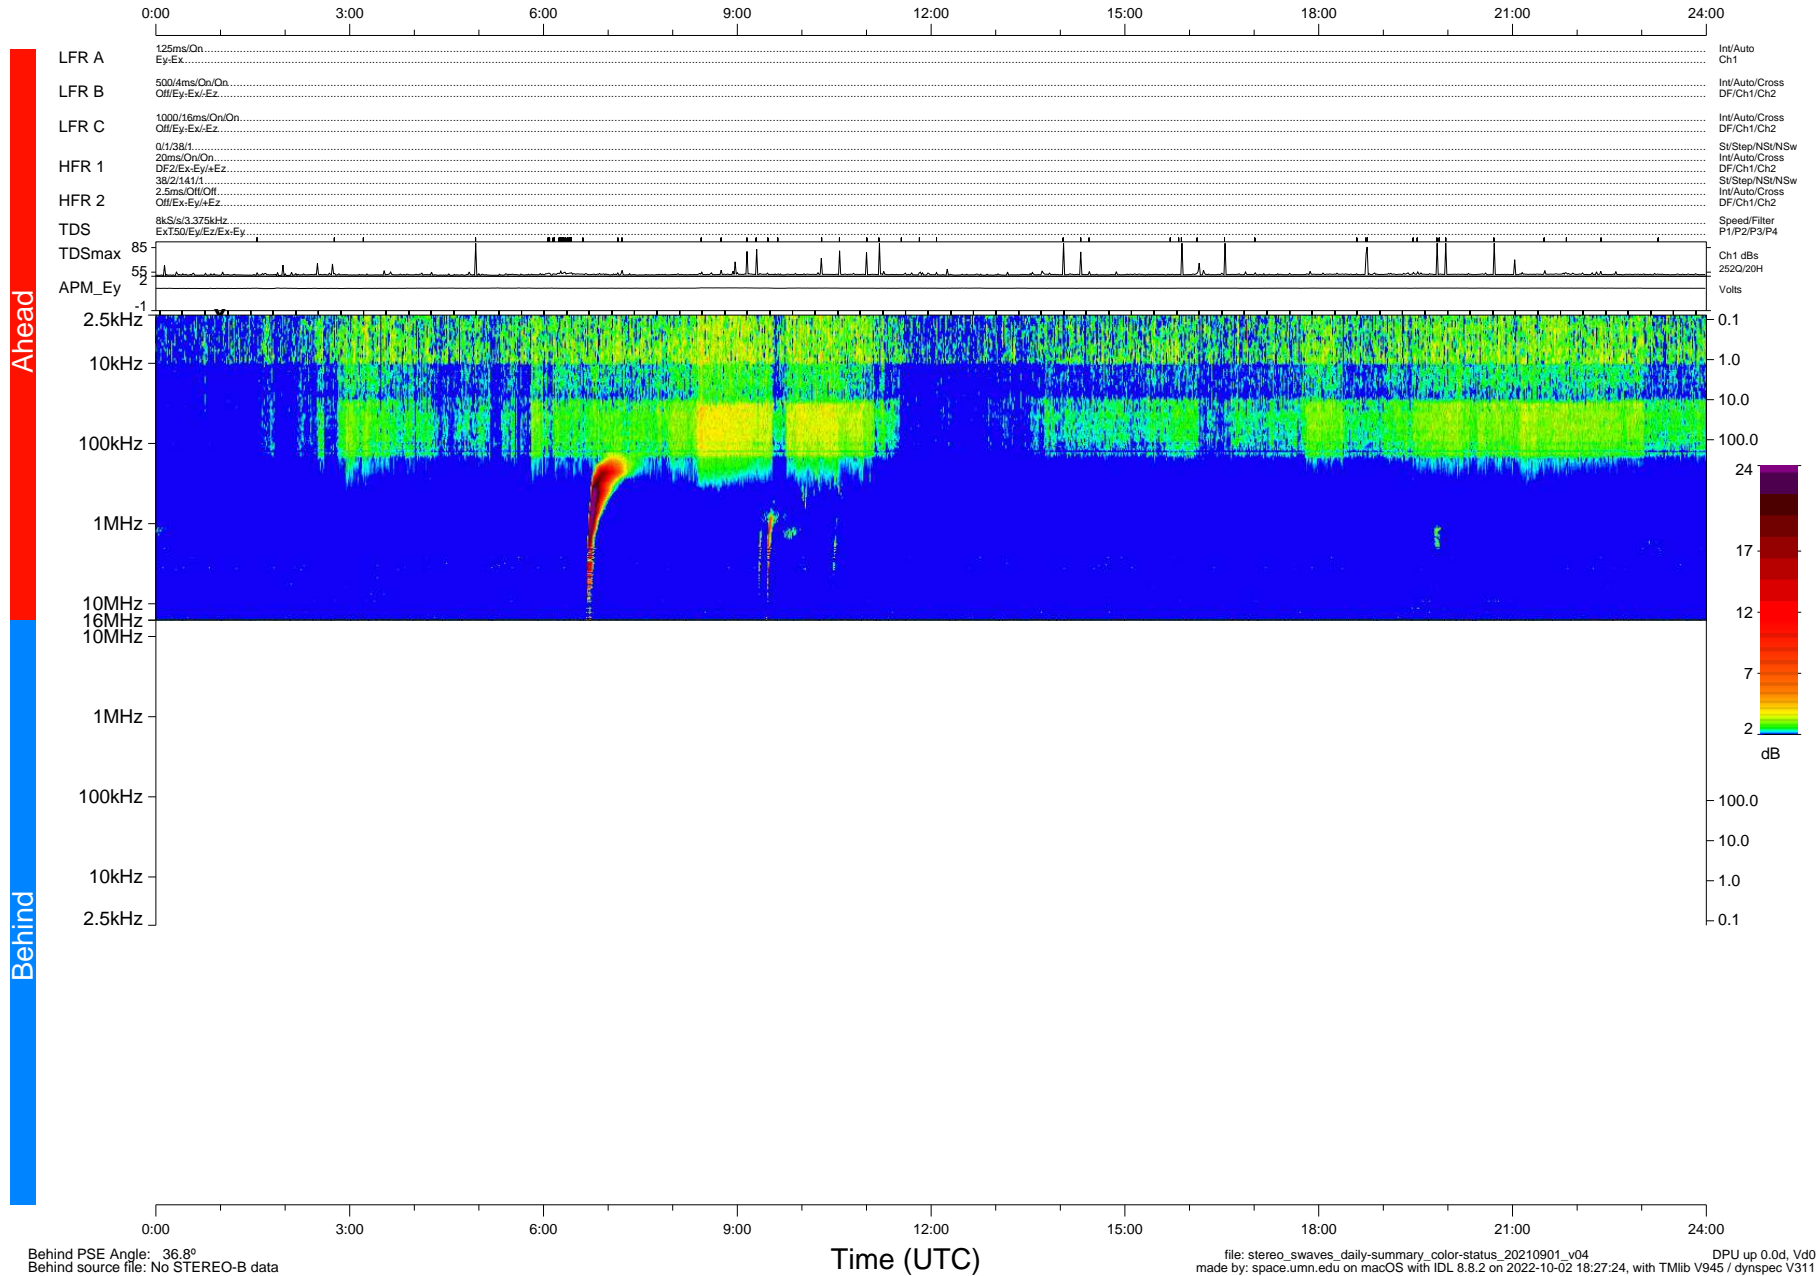

STEREO/WAVES Daily Summary - 01-Sep-2021 (DOY 244)

Ahead source file: swaves_ahead_2021_244_1_05.fin (Recovery: 100.0% HK, 89% Pkts)
 Ahead PSE Angle: -41.8°

DPU up 2247.9d, V412d40

Behind PSE Angle: 36.8°
 Behind source file: No STEREO-B data

file: stereo_swaves_daily-summary_color-status_20210901_v04 DPU up 0.0d, Vd0
 made by: space.umn.edu on macOS with IDL 8.8.2 on 2022-10-02 18:27:24, with Tlib V945 / dynspec V311