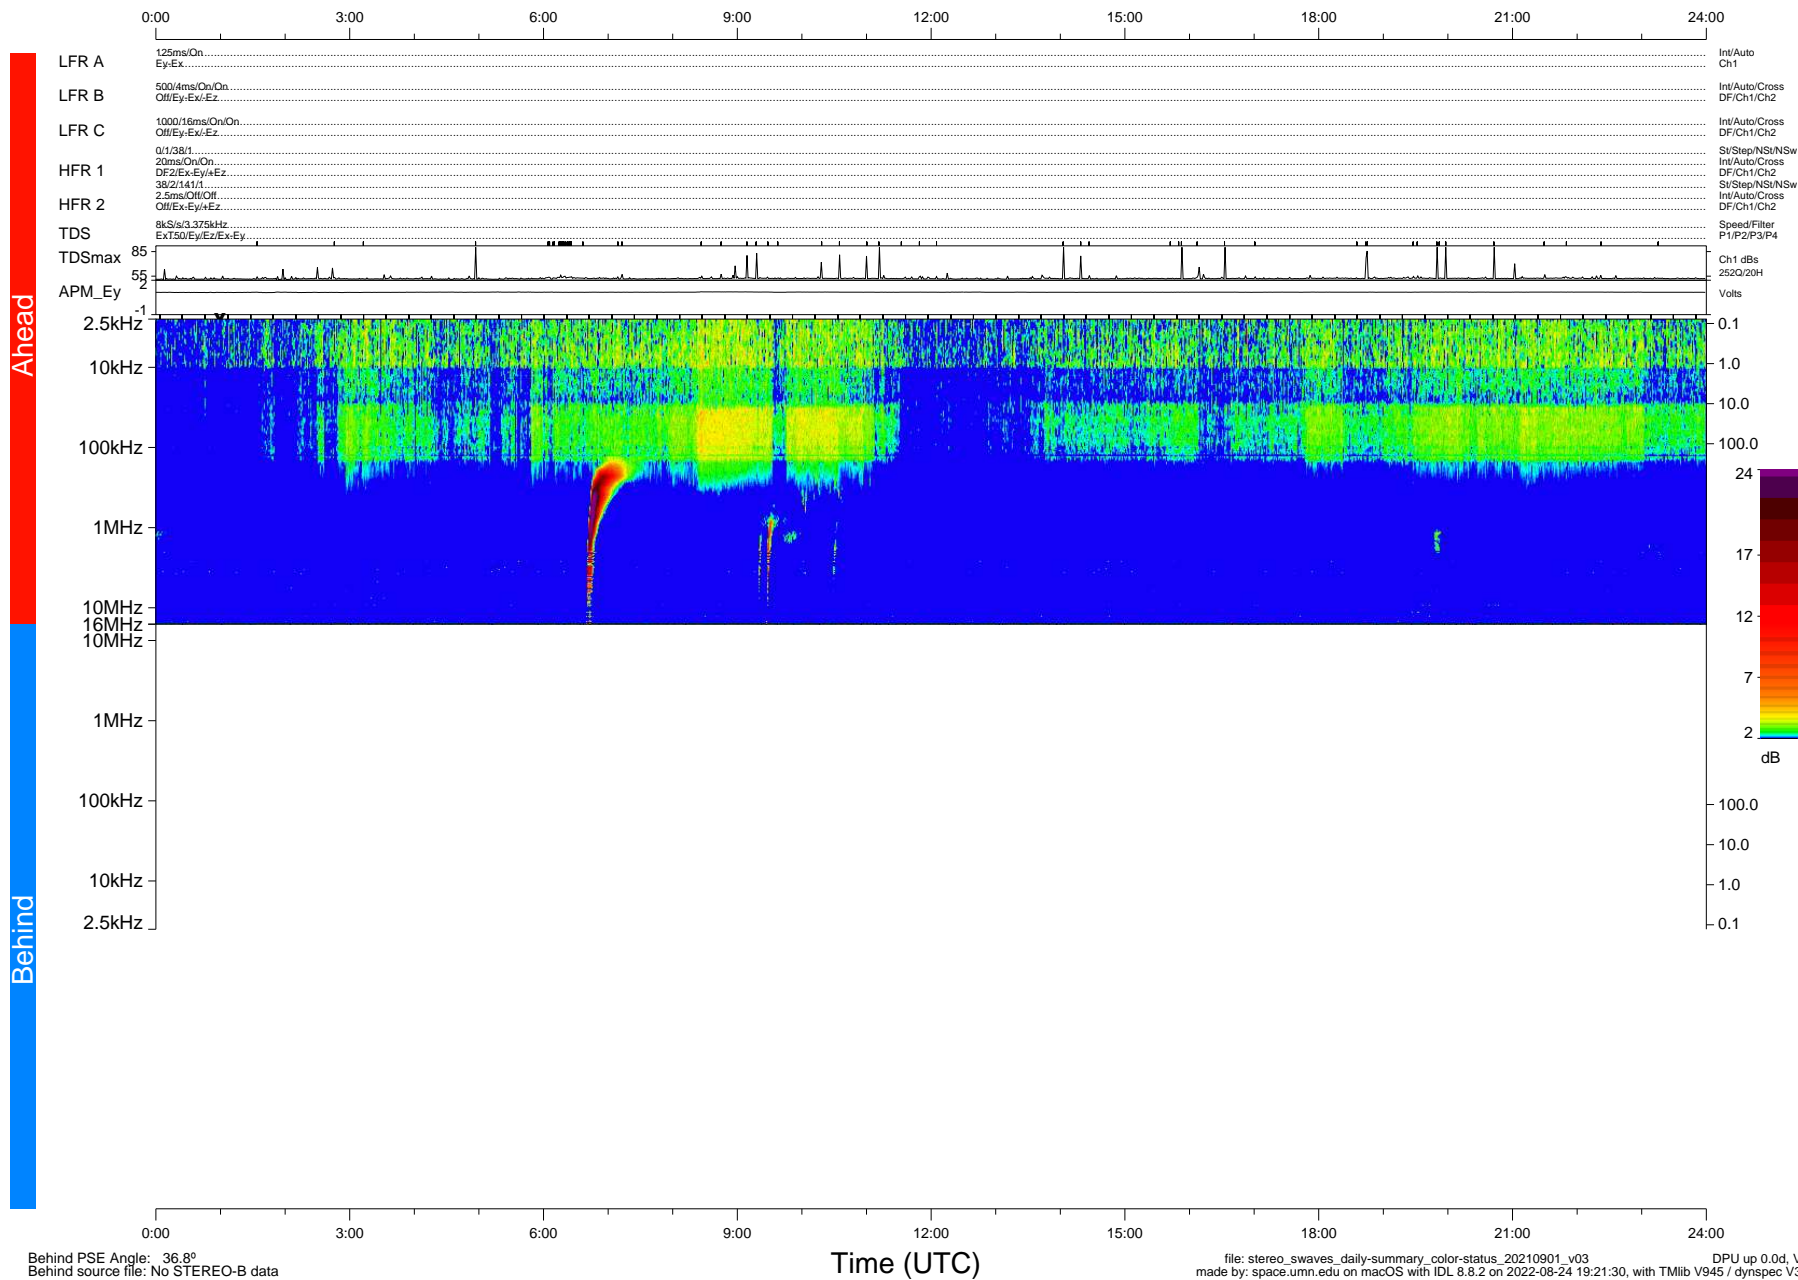

STEREO/WAVES Daily Summary - 01-Sep-2021 (DOY 244)

Ahead source file: swaves_ahead_2021_244_1_05.fin (Recovery: 100.0% HK, 89% Pkts)
Ahead PSE Angle: -41.8°

DPU up 2247.9d, V412d40

Behind PSE Angle: 36.8°
Behind source file: No STEREO-B data