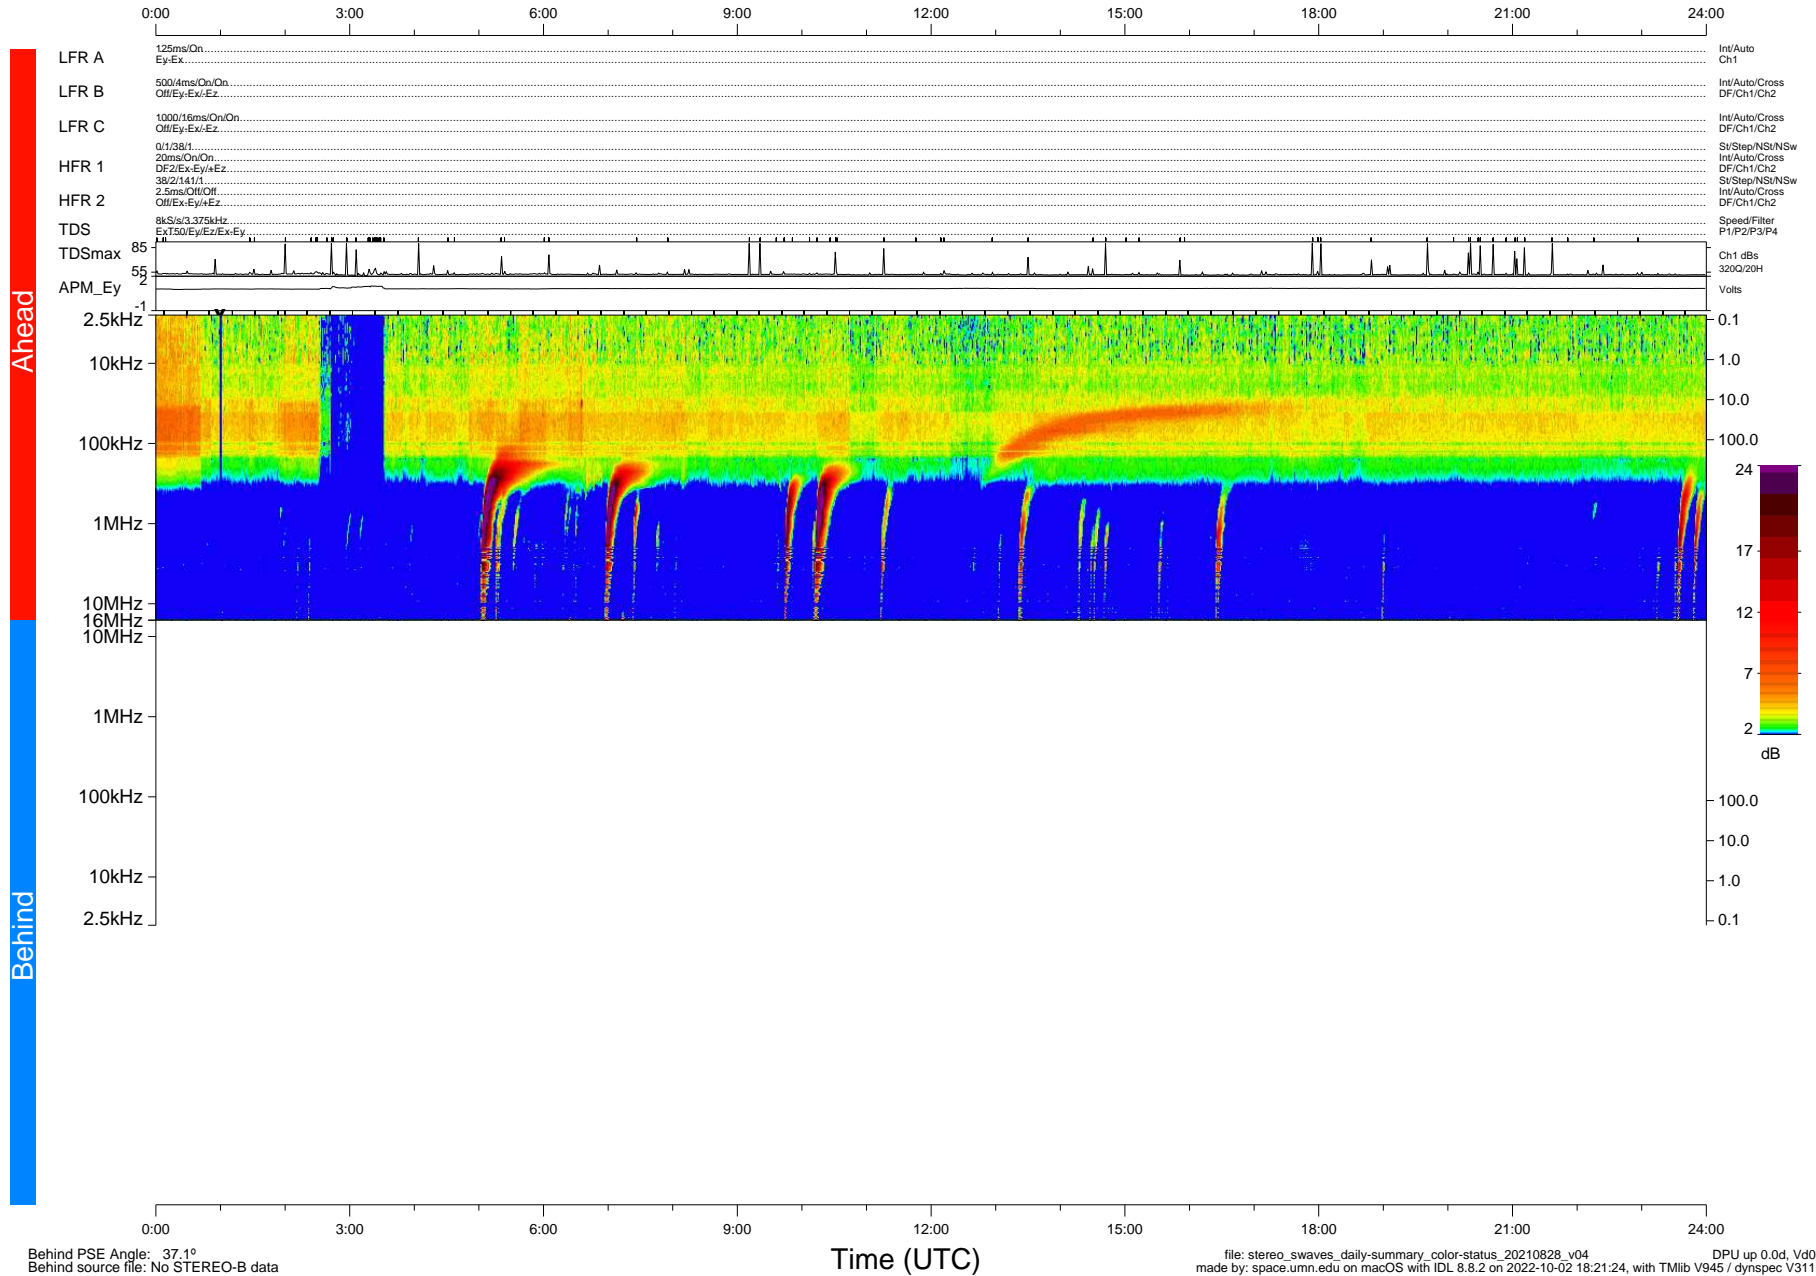

STEREO/WAVES Daily Summary - 28-Aug-2021 (DOY 240)

Ahead source file: swaves_ahead_2021_240_1_05.fin (Recovery: 100.0% HK, 98% PKts)
Ahead PSE Angle: -42.2°

DPU up 2243.9d, V412d40

Behind PSE Angle: 37.1°
Behind source file: No STEREO-B data