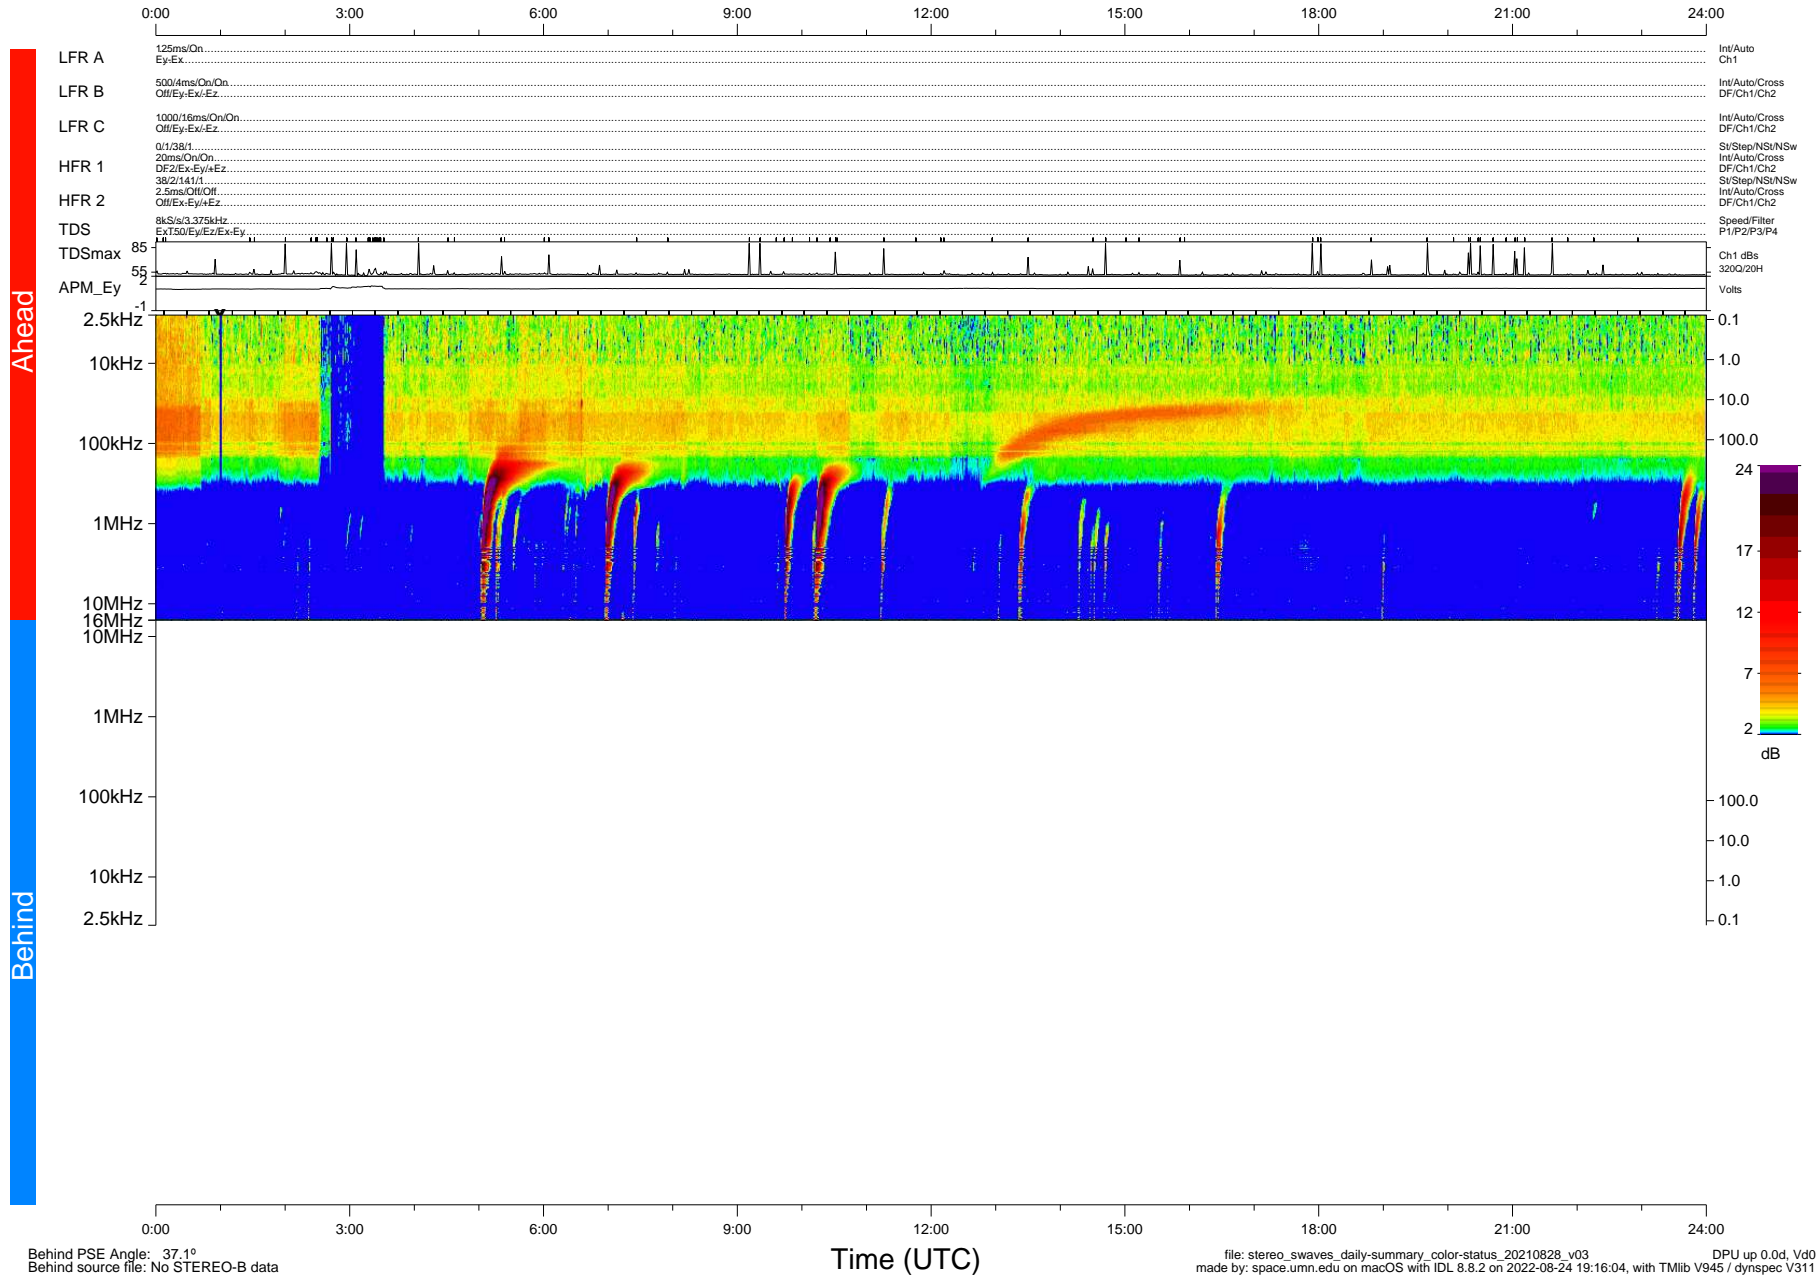

STEREO/WAVES Daily Summary - 28-Aug-2021 (DOY 240)

Ahead source file: swaves_ahead_2021_240_1_05.fin (Recovery: 100.0% HK, 98% PKts)
 Ahead PSE Angle: -42.2°

DPU up 2243.9d, V412d40

Behind PSE Angle: 37.1°
 Behind source file: No STEREO-B data

file: stereo_swaves_daily-summary_color-status_20210828_v03 DPU up 0.0d, Vd0
 made by: space.umn.edu on macOS with IDL 8.8.2 on 2022-08-24 19:16:04, with Tlib V945 / dynspec V311