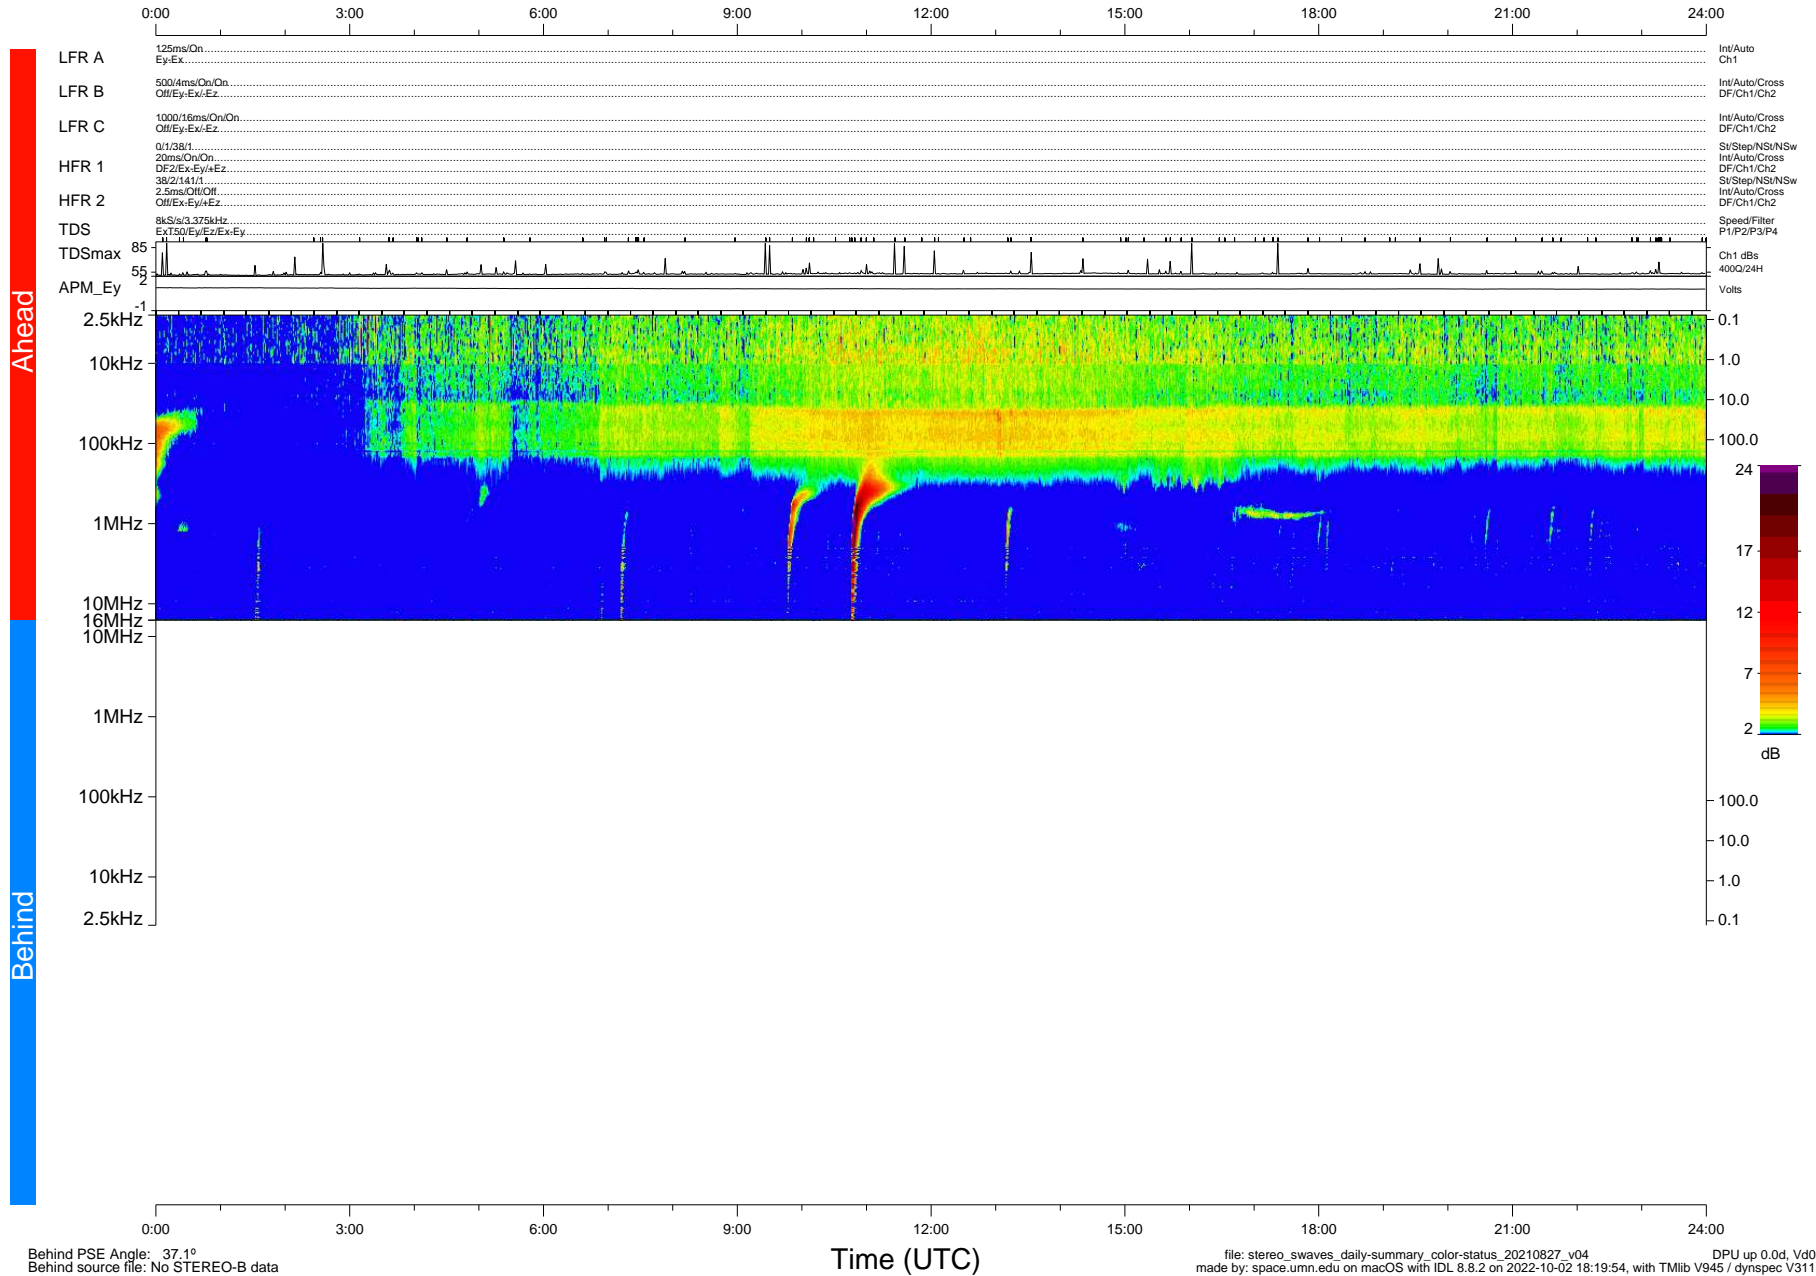

STEREO/WAVES Daily Summary - 27-Aug-2021 (DOY 239)

Ahead source file: swaves_ahead_2021_239_1_05.fin (Recovery: 100.0% HK, 111% Pkts)
 Ahead PSE Angle: -42.3°

DPU up 2242.9d, V412d40

Behind PSE Angle: 37.1°
 Behind source file: No STEREO-B data

file: stereo_swaves_daily-summary_color-status_20210827_v04 DPU up 0.0d, Vd0
 made by: space.umn.edu on macOS with IDL 8.8.2 on 2022-10-02 18:19:54, with Tlib V945 / dynspec V311