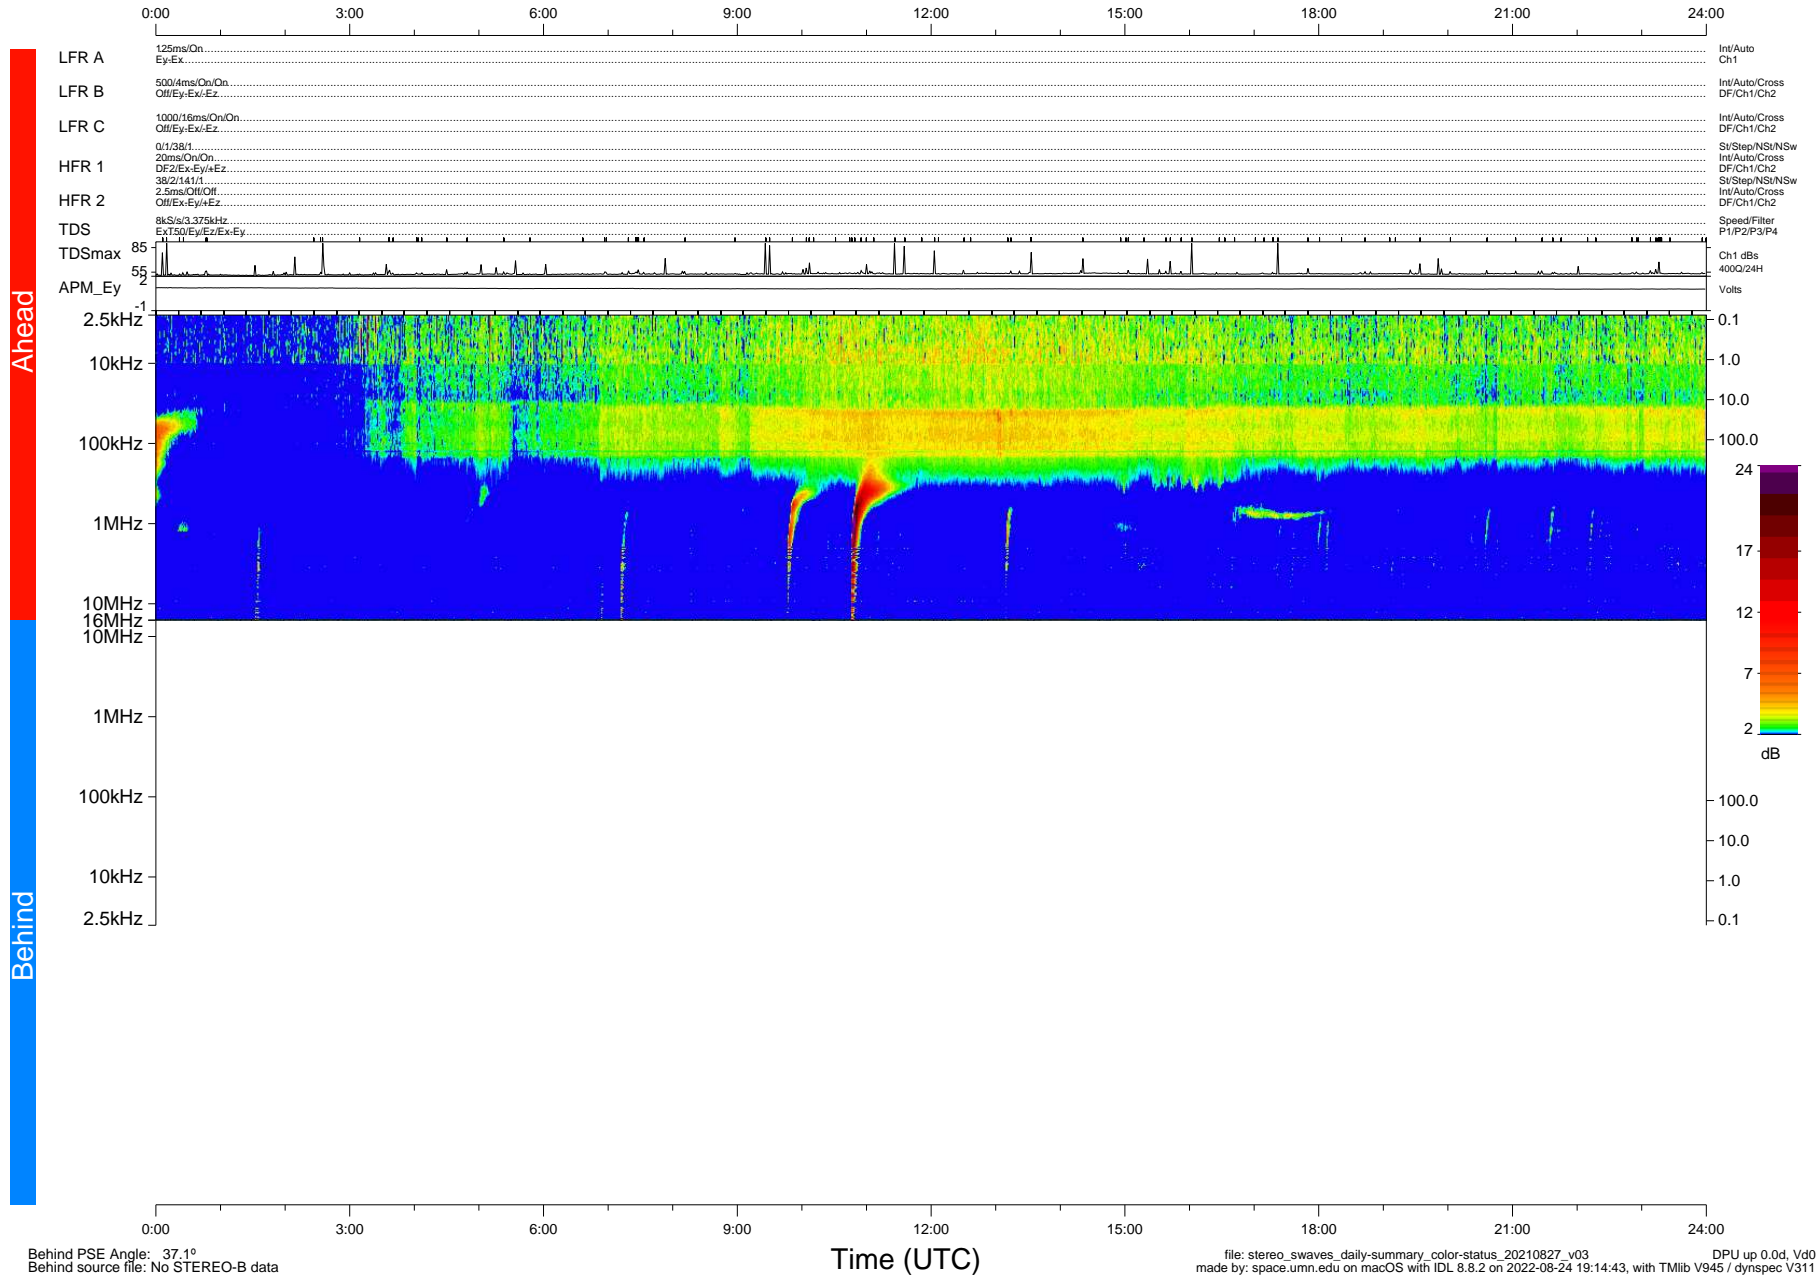

STEREO/WAVES Daily Summary - 27-Aug-2021 (DOY 239)

Ahead source file: swaves_ahead_2021_239_1_05.fin (Recovery: 100.0% HK, 111% Pkts)
Ahead PSE Angle: -42.3°

DPU up 2242.9d, V412d40

Behind PSE Angle: 37.1°
Behind source file: No STEREO-B data