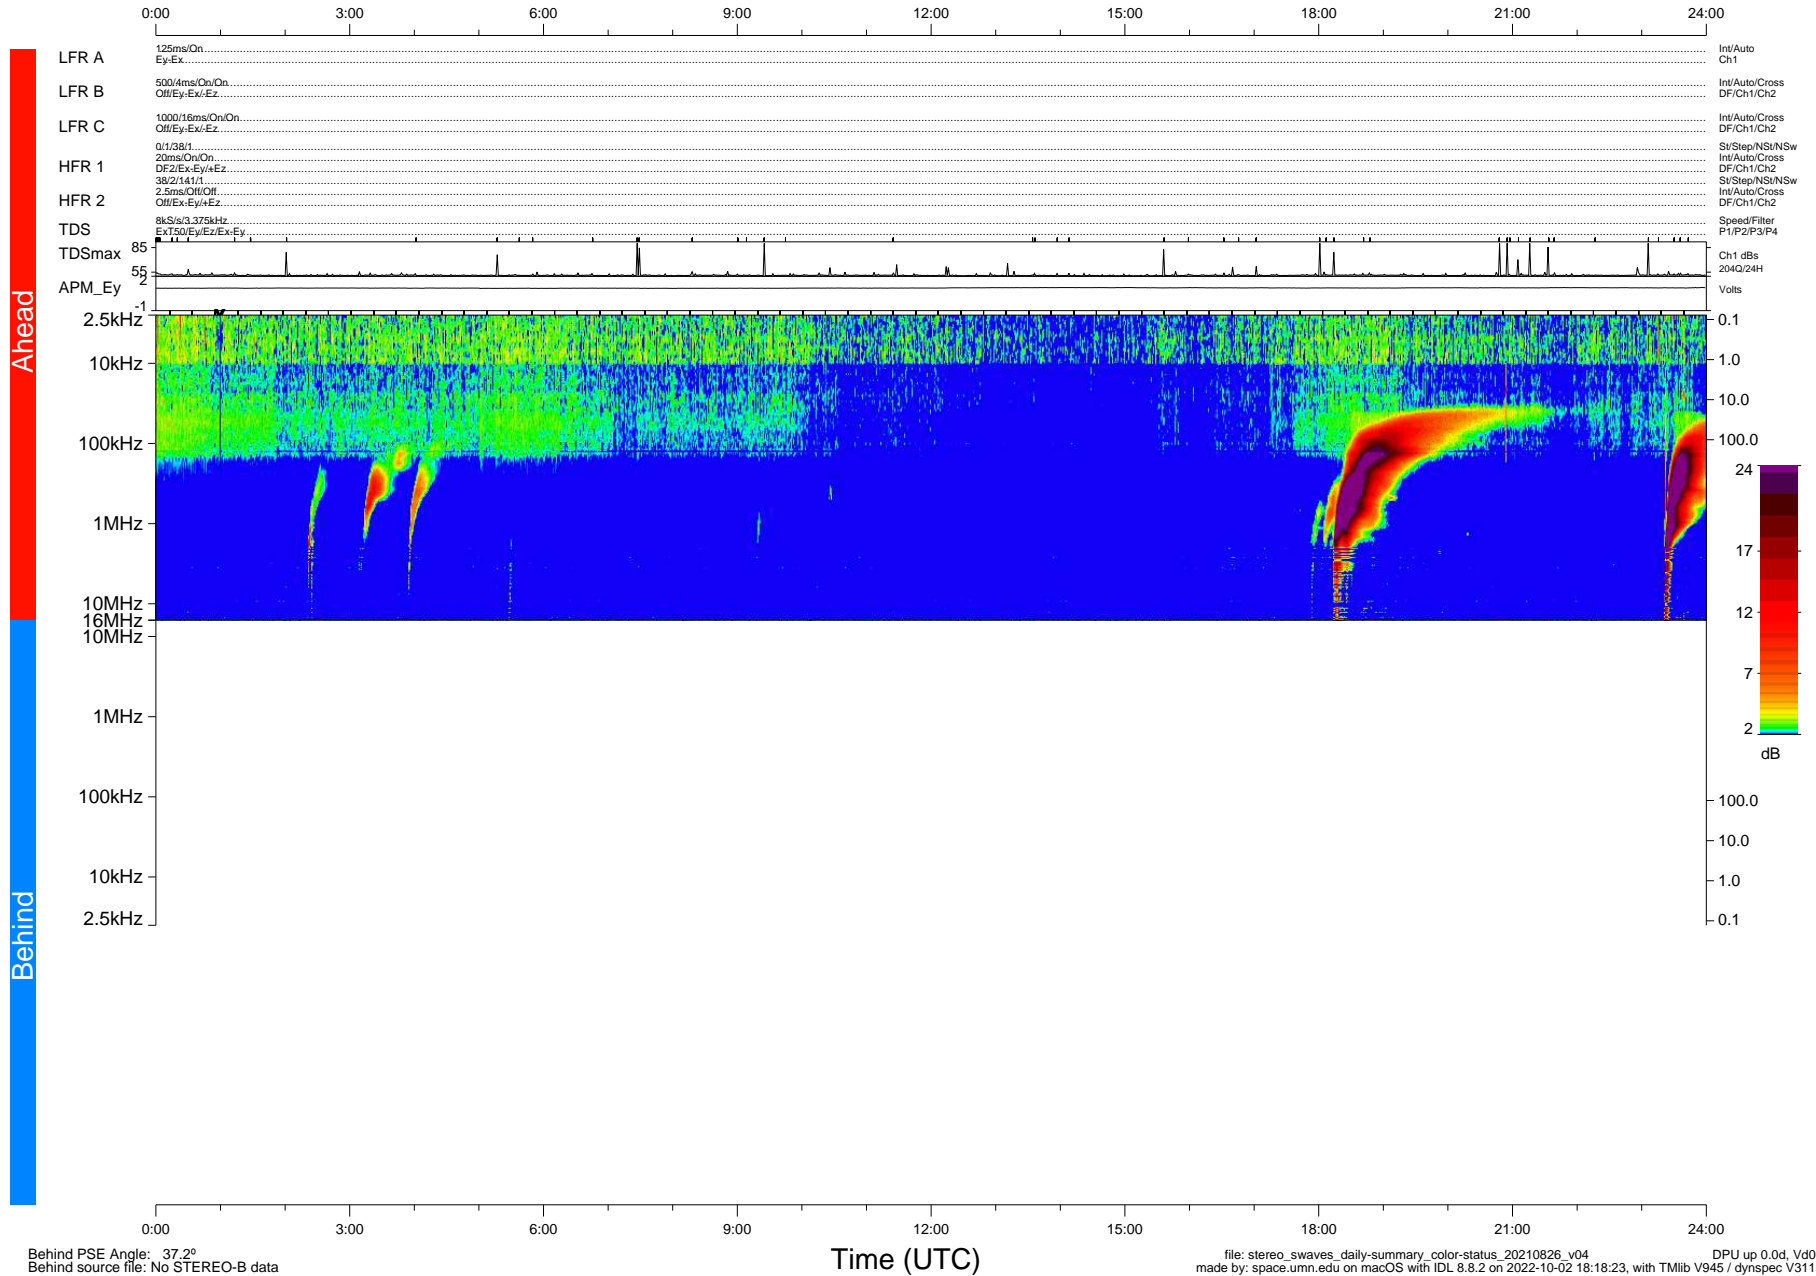

STEREO/WAVES Daily Summary - 26-Aug-2021 (DOY 238)

Ahead source file: swaves_ahead_2021_238_1_05.fin (Recovery: 100.0% HK, 82% Pkts)
 Ahead PSE Angle: -42.4°

DPU up 2241.9d, V412d40

Behind PSE Angle: 37.2°
 Behind source file: No STEREO-B data

file: stereo_swaves_daily-summary_color-status_20210826_v04
 made by: space.umn.edu on macOS with IDL 8.8.2 on 2022-10-02 18:18:23, with Tlib V945 / dynspec V311
 DPU up 0.0d, Vd0