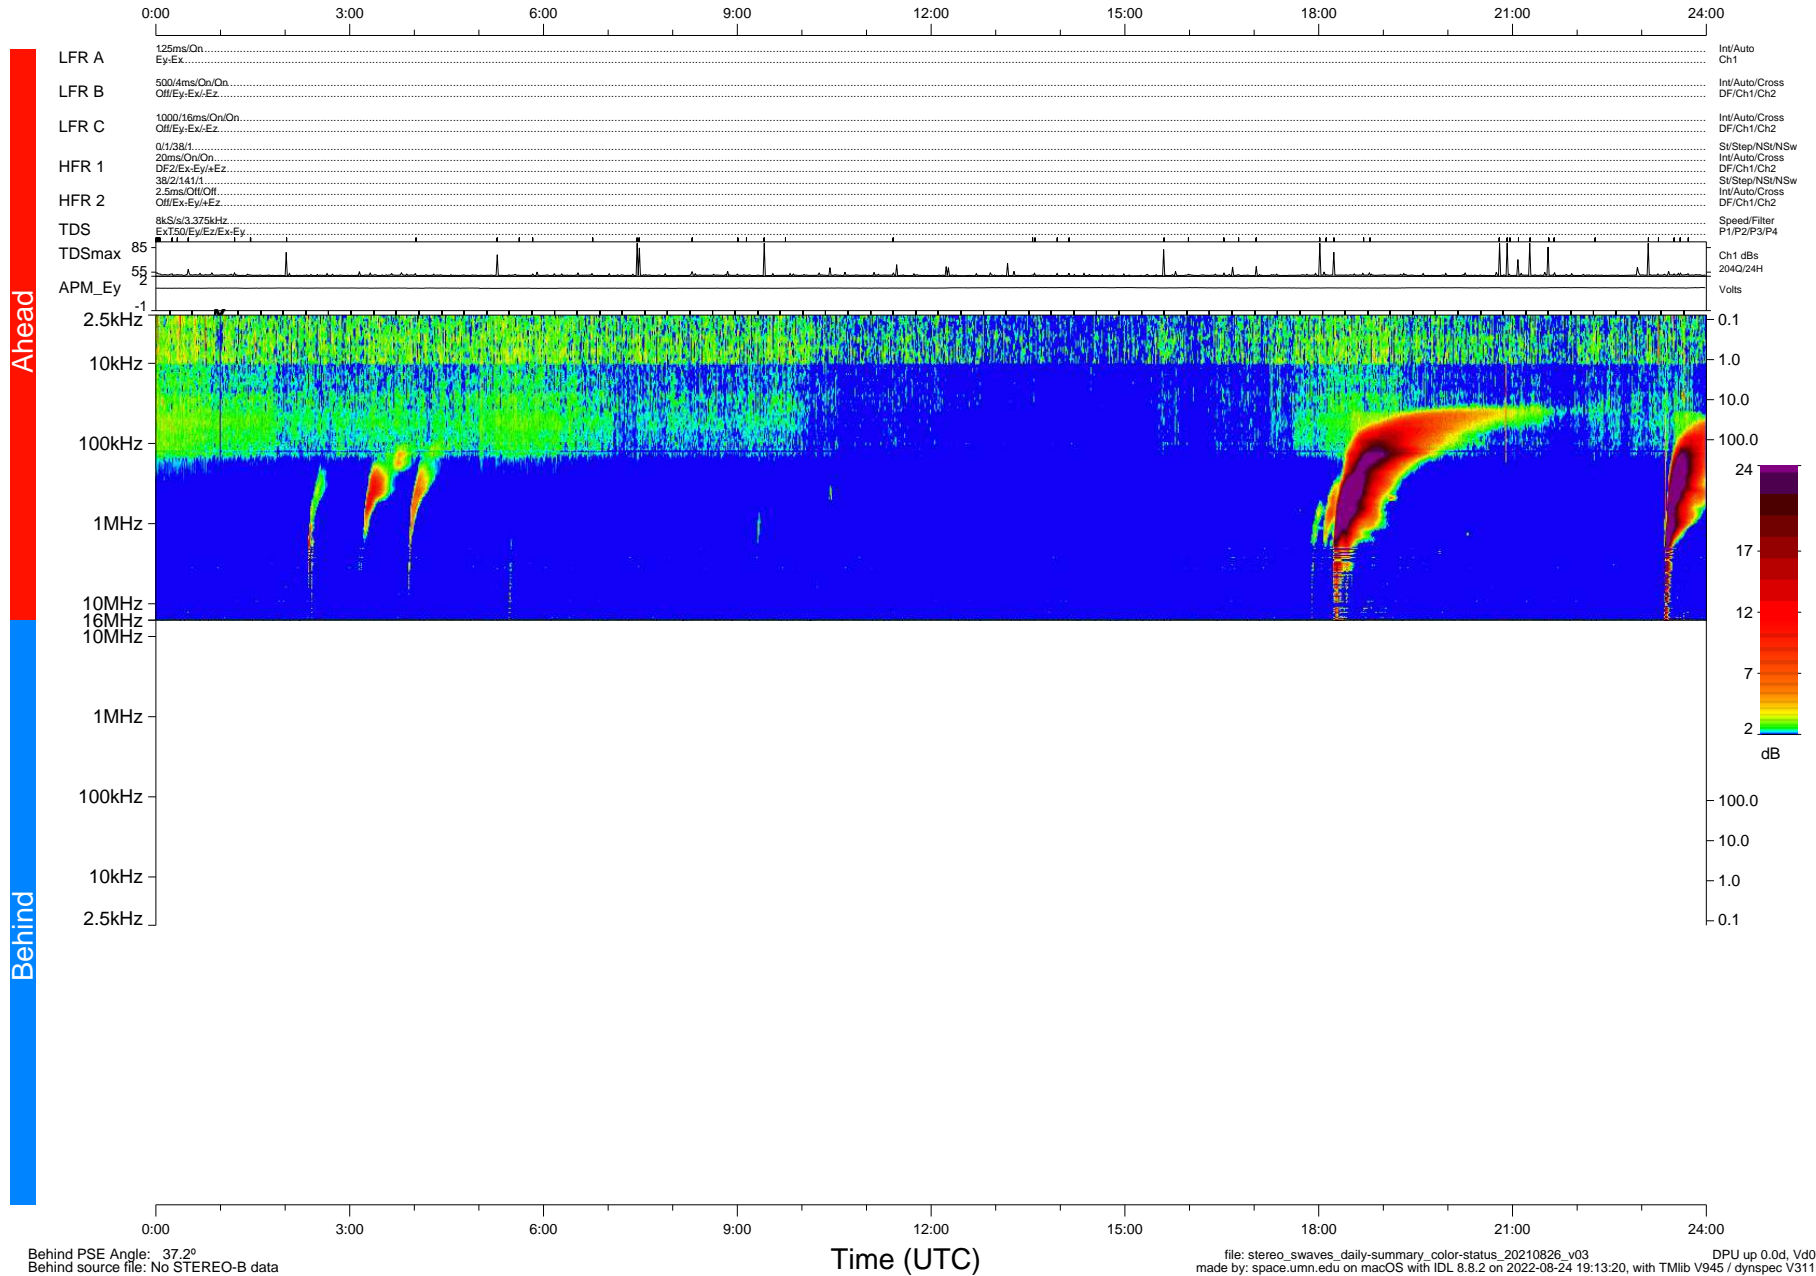

STEREO/WAVES Daily Summary - 26-Aug-2021 (DOY 238)

Ahead source file: swaves_ahead_2021_238_1_05.fin (Recovery: 100.0% HK, 82% PKts)
 Ahead PSE Angle: -42.4°

DPU up 2241.9d, V412d40

Behind PSE Angle: 37.2°
 Behind source file: No STEREO-B data

file: stereo_swaves_daily-summary_color-status_20210826_v03 DPU up 0.0d, Vd0
 made by: space.umn.edu on macOS with IDL 8.8.2 on 2022-08-24 19:13:20, with Tlib V945 / dynspec V311