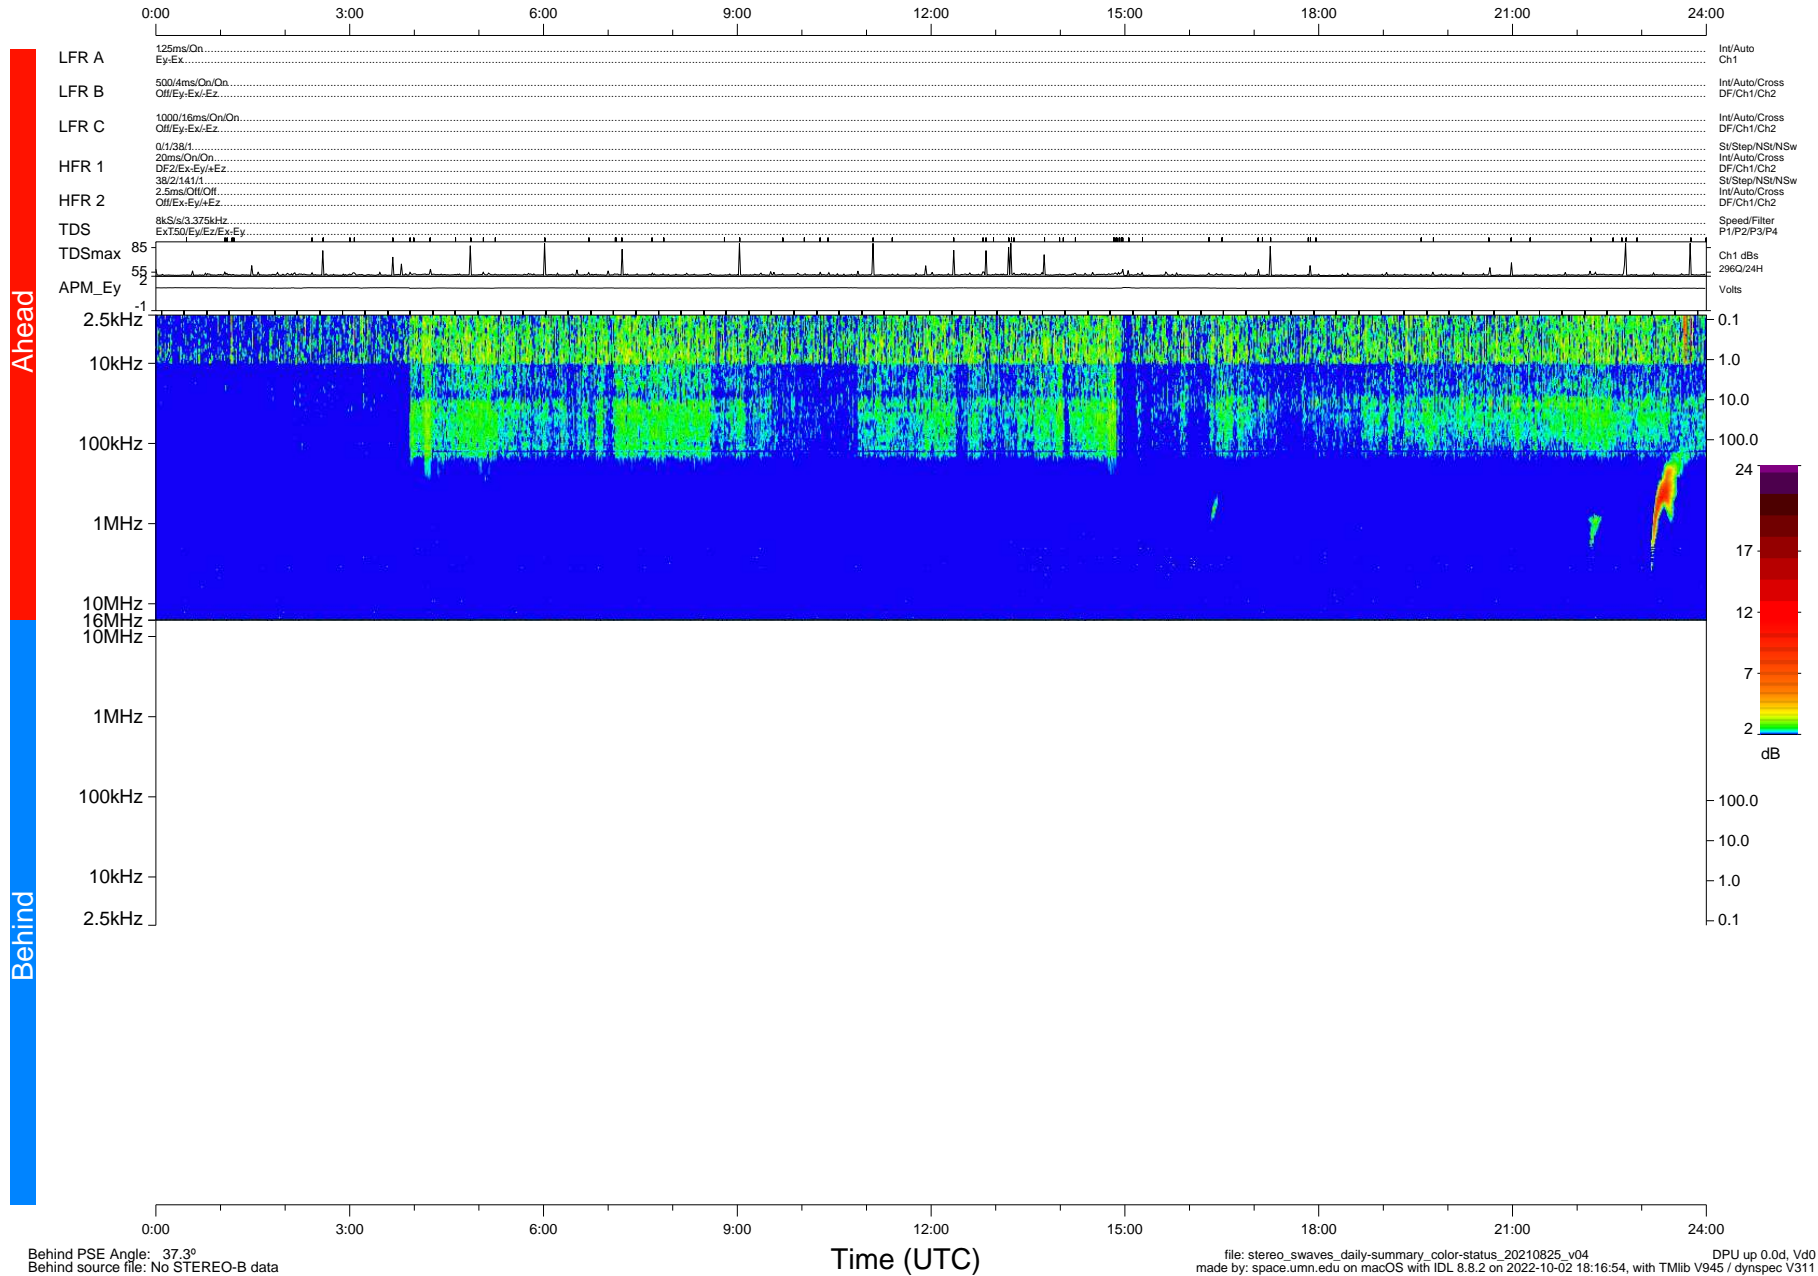

STEREO/WAVES Daily Summary - 25-Aug-2021 (DOY 237)

Ahead source file: swaves_ahead_2021_237_1_05.fin (Recovery: 100.0% HK, 96% Pkts)
Ahead PSE Angle: -42.4°

DPU up 2240.9d, V412d40

Behind PSE Angle: 37.3°
Behind source file: No STEREO-B data