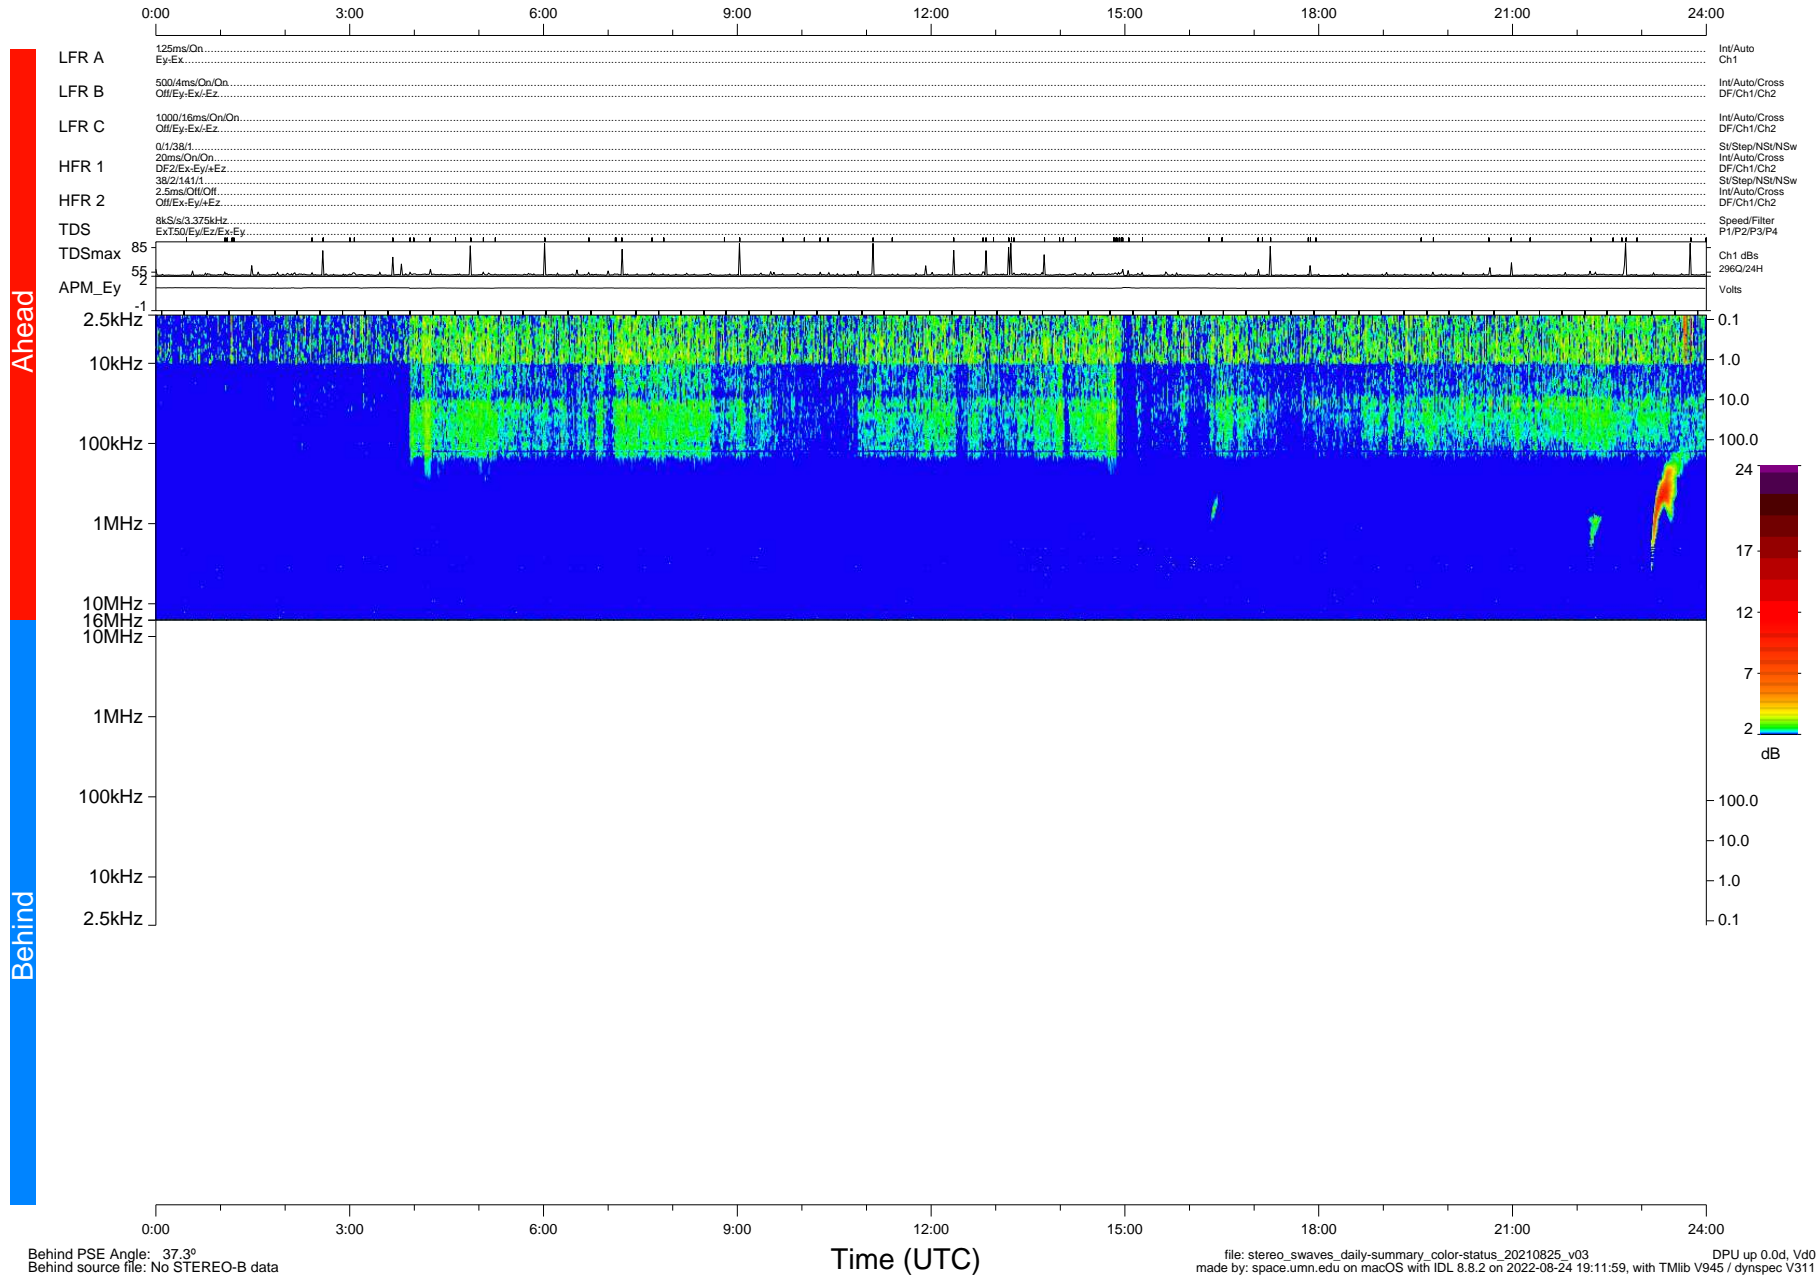

STEREO/WAVES Daily Summary - 25-Aug-2021 (DOY 237)

Ahead source file: swaves_ahead_2021_237_1_05.fin (Recovery: 100.0% HK, 96% Pkts)
 Ahead PSE Angle: -42.4°

DPU up 2240.9d, V412d40

Behind PSE Angle: 37.3°
 Behind source file: No STEREO-B data

Time (UTC)

file: stereo_swaves_daily-summary_color-status_20210825_v03 DPU up 0.0d, Vd0
 made by: space.umn.edu on macOS with IDL 8.8.2 on 2022-08-24 19:11:59, with Tlib V945 / dynspec V311