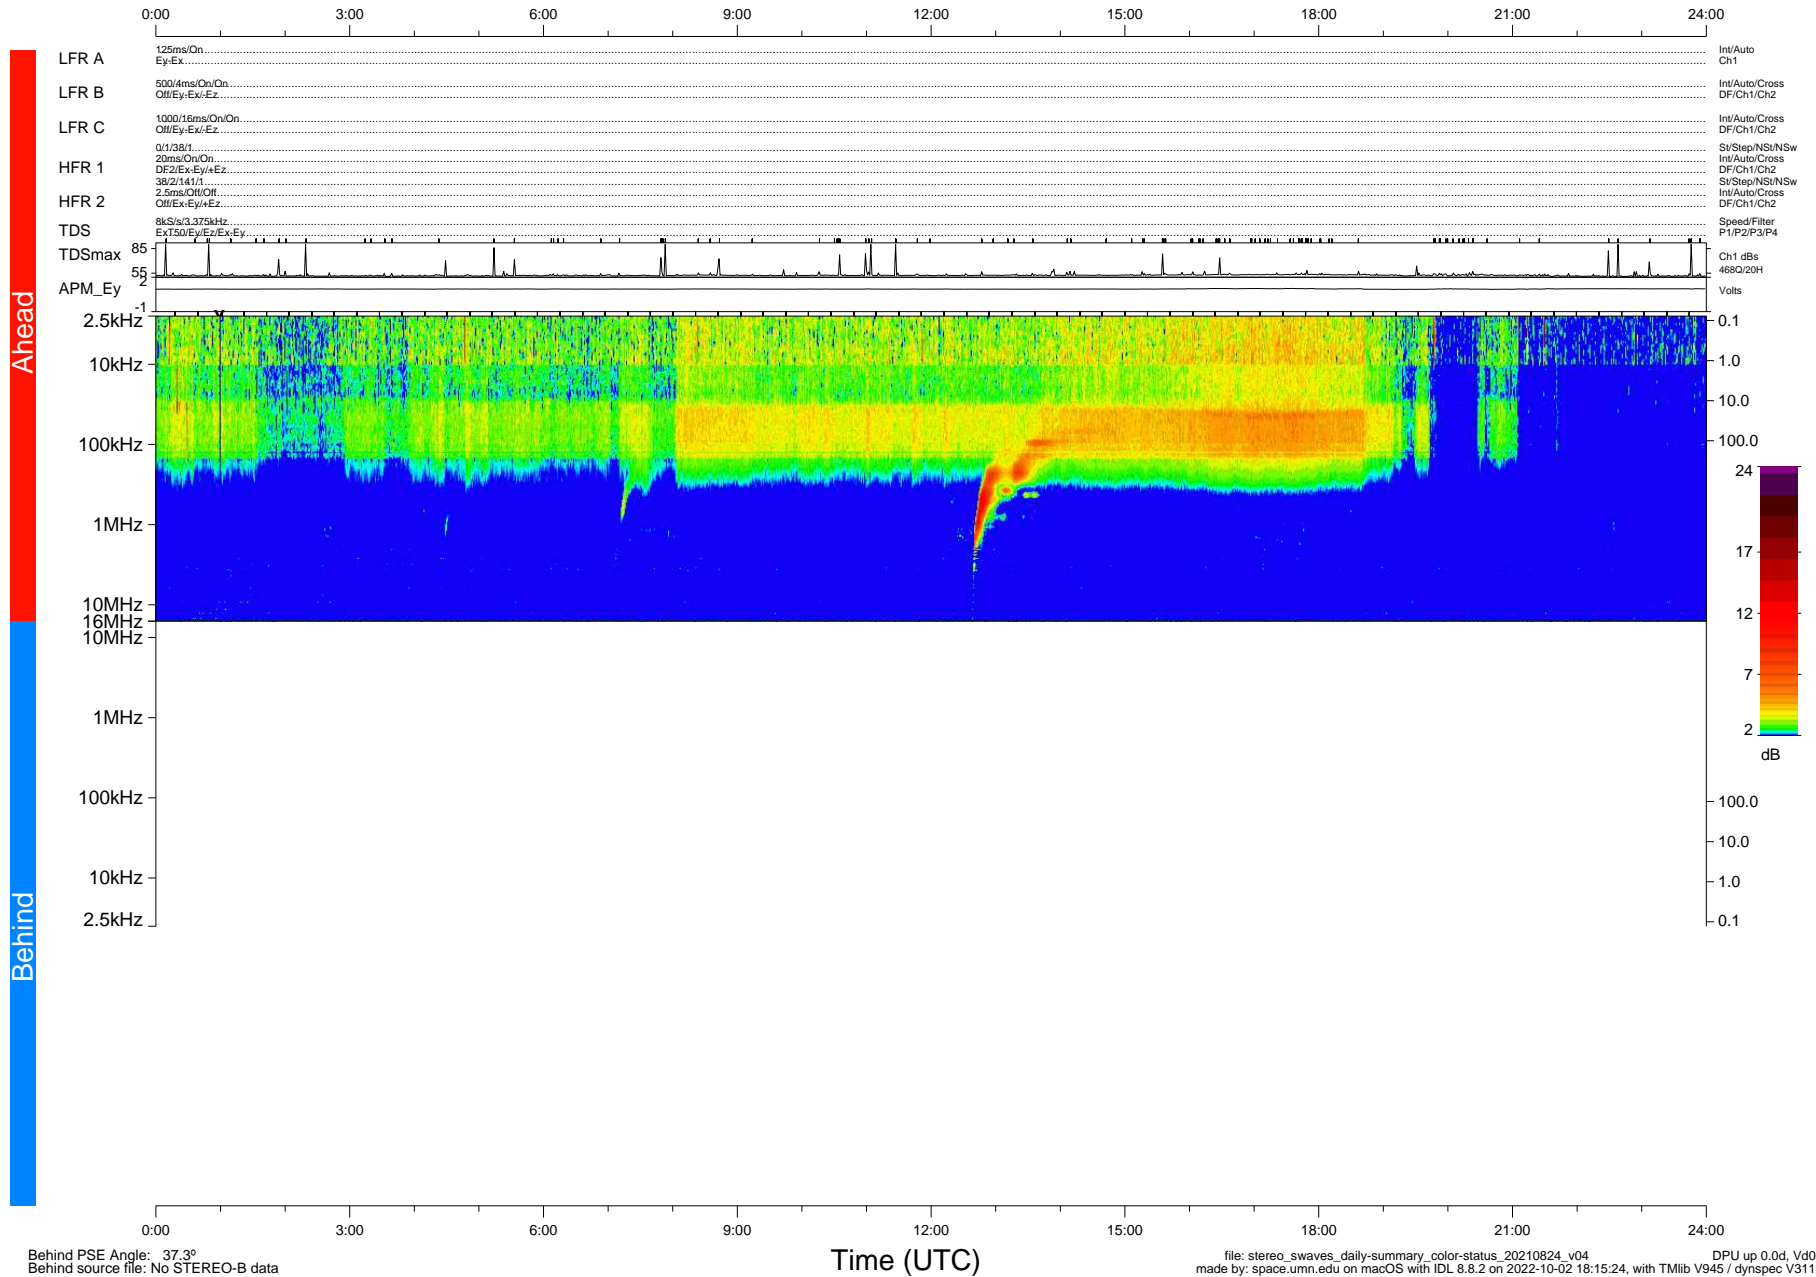

STEREO/WAVES Daily Summary - 24-Aug-2021 (DOY 236)

Ahead source file: swaves_ahead_2021_236_1_05.fin (Recovery: 100.0% HK, 120% Pkts)
 Ahead PSE Angle: -42.6°

DPU up 2239.9d, V412d40

Behind PSE Angle: 37.3°
 Behind source file: No STEREO-B data

file: stereo_swaves_daily-summary_color-status_20210824_v04
 made by: space.umn.edu on macOS with IDL 8.8.2 on 2022-10-02 18:15:24, with Tlib V945 / dynspec V311
 DPU up 0.0d, Vd0