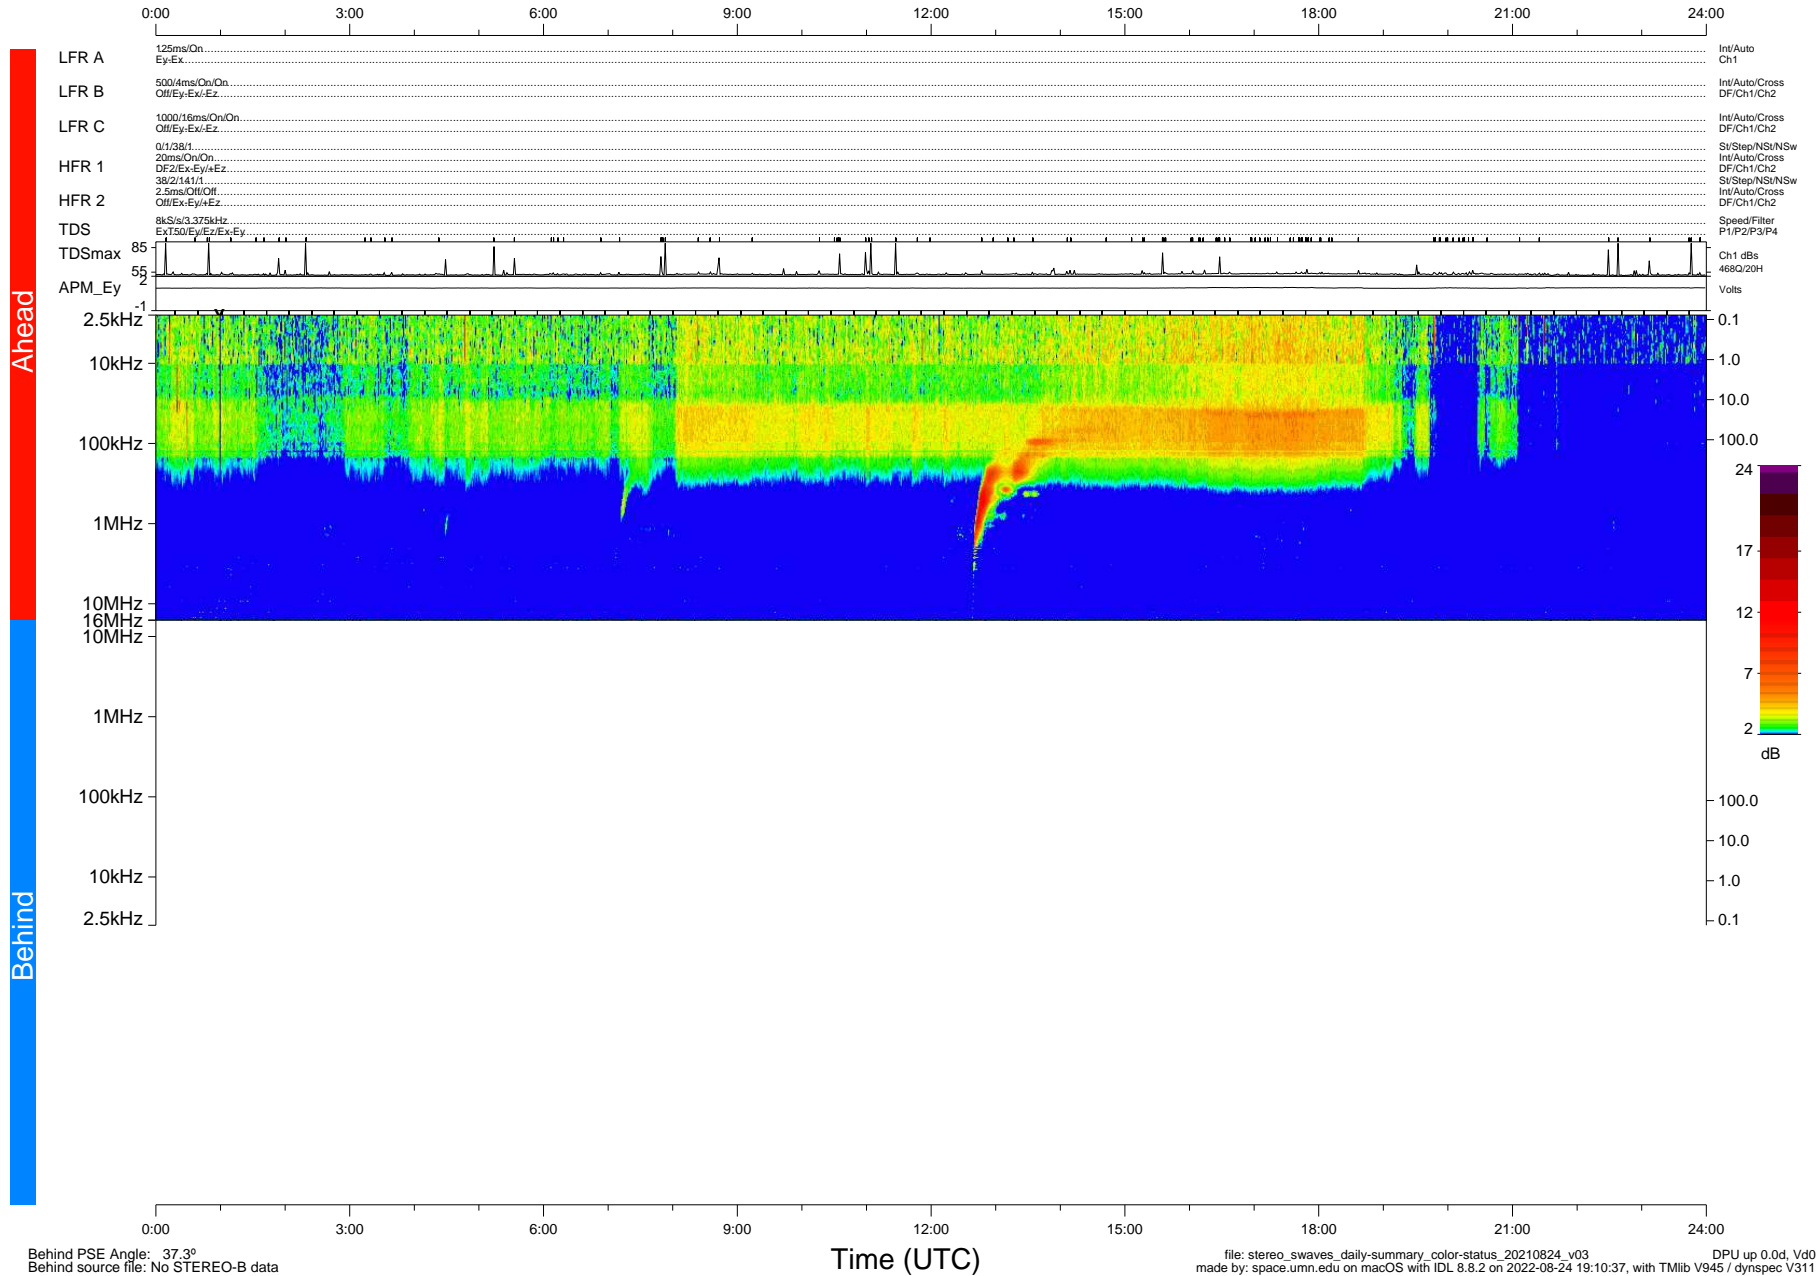

STEREO/WAVES Daily Summary - 24-Aug-2021 (DOY 236)

Ahead source file: swaves_ahead_2021_236_1_05.fin (Recovery: 100.0% HK, 120% Pkts)
Ahead PSE Angle: -42.6°

DPU up 2239.9d, V412d40

Behind PSE Angle: 37.3°
Behind source file: No STEREO-B data