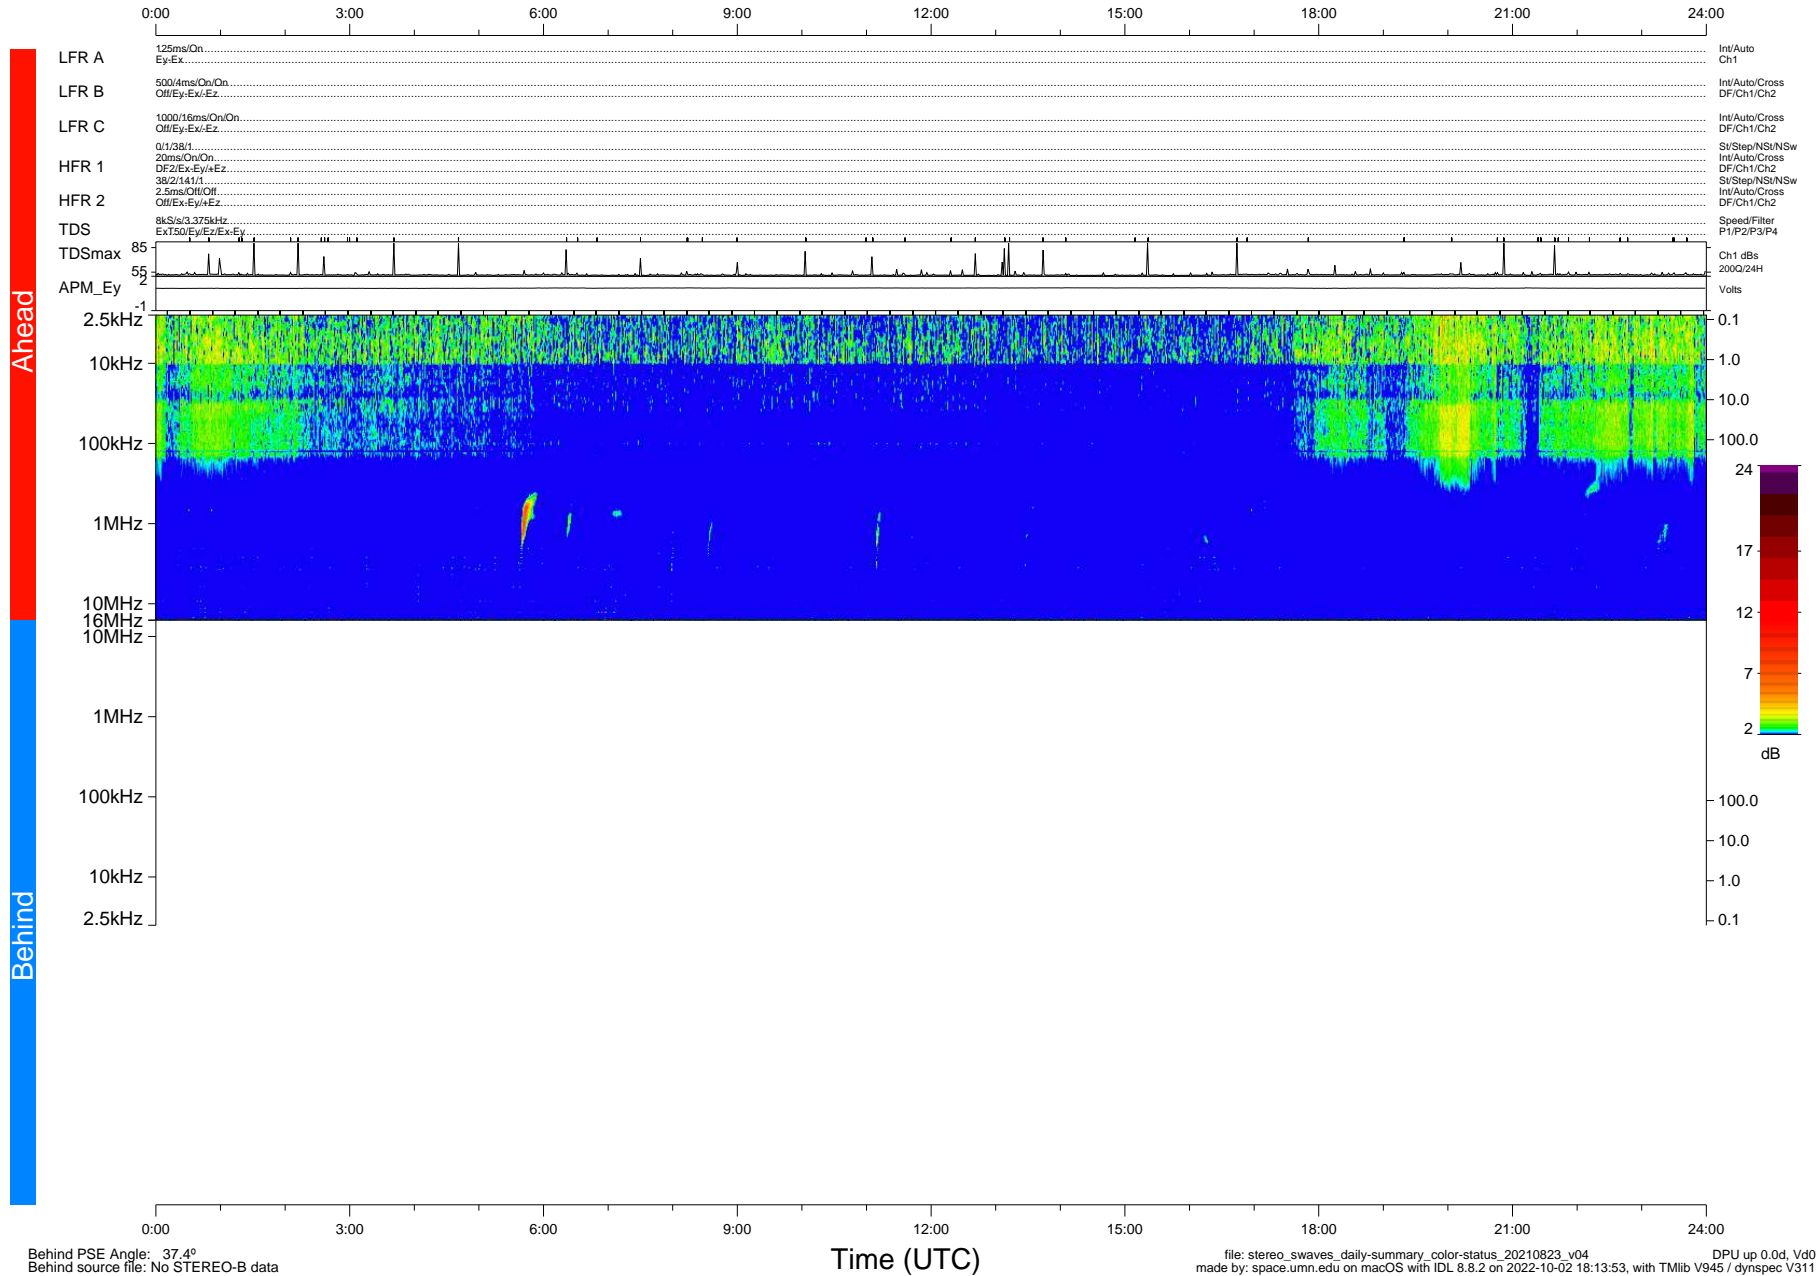

STEREO/WAVES Daily Summary - 23-Aug-2021 (DOY 235)

Ahead source file: swaves_ahead_2021_235_1_05.fin (Recovery: 100.0% HK, 82% PKts)
Ahead PSE Angle: -42.6°

DPU up 2238.9d, V412d40

Behind PSE Angle: 37.4°
Behind source file: No STEREO-B data