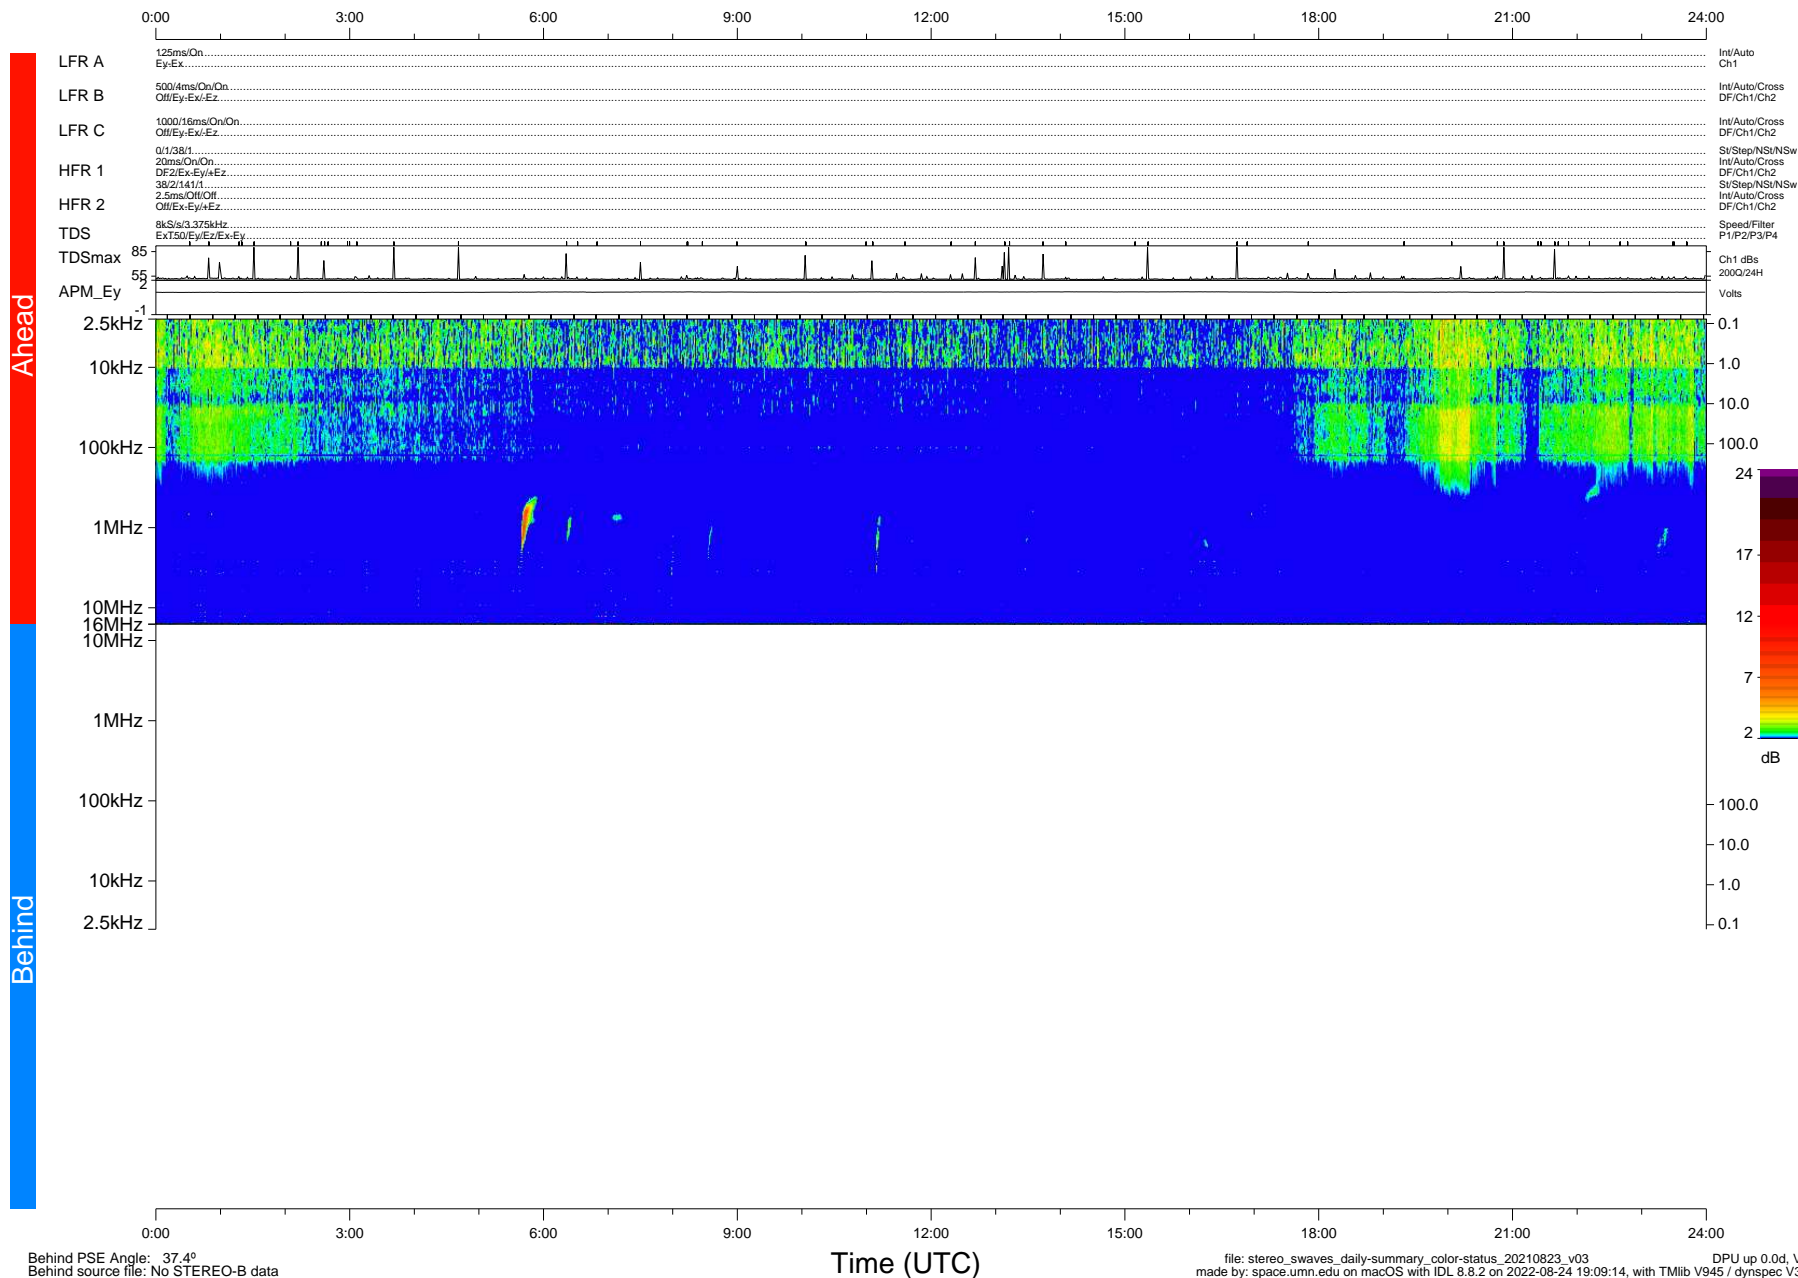

STEREO/WAVES Daily Summary - 23-Aug-2021 (DOY 235)

Ahead source file: swaves_ahead_2021_235_1_05.fin (Recovery: 100.0% HK, 82% PKts)
Ahead PSE Angle: -42.6°

DPU up 2238.9d, V412d40

Behind PSE Angle: 37.4°
Behind source file: No STEREO-B data