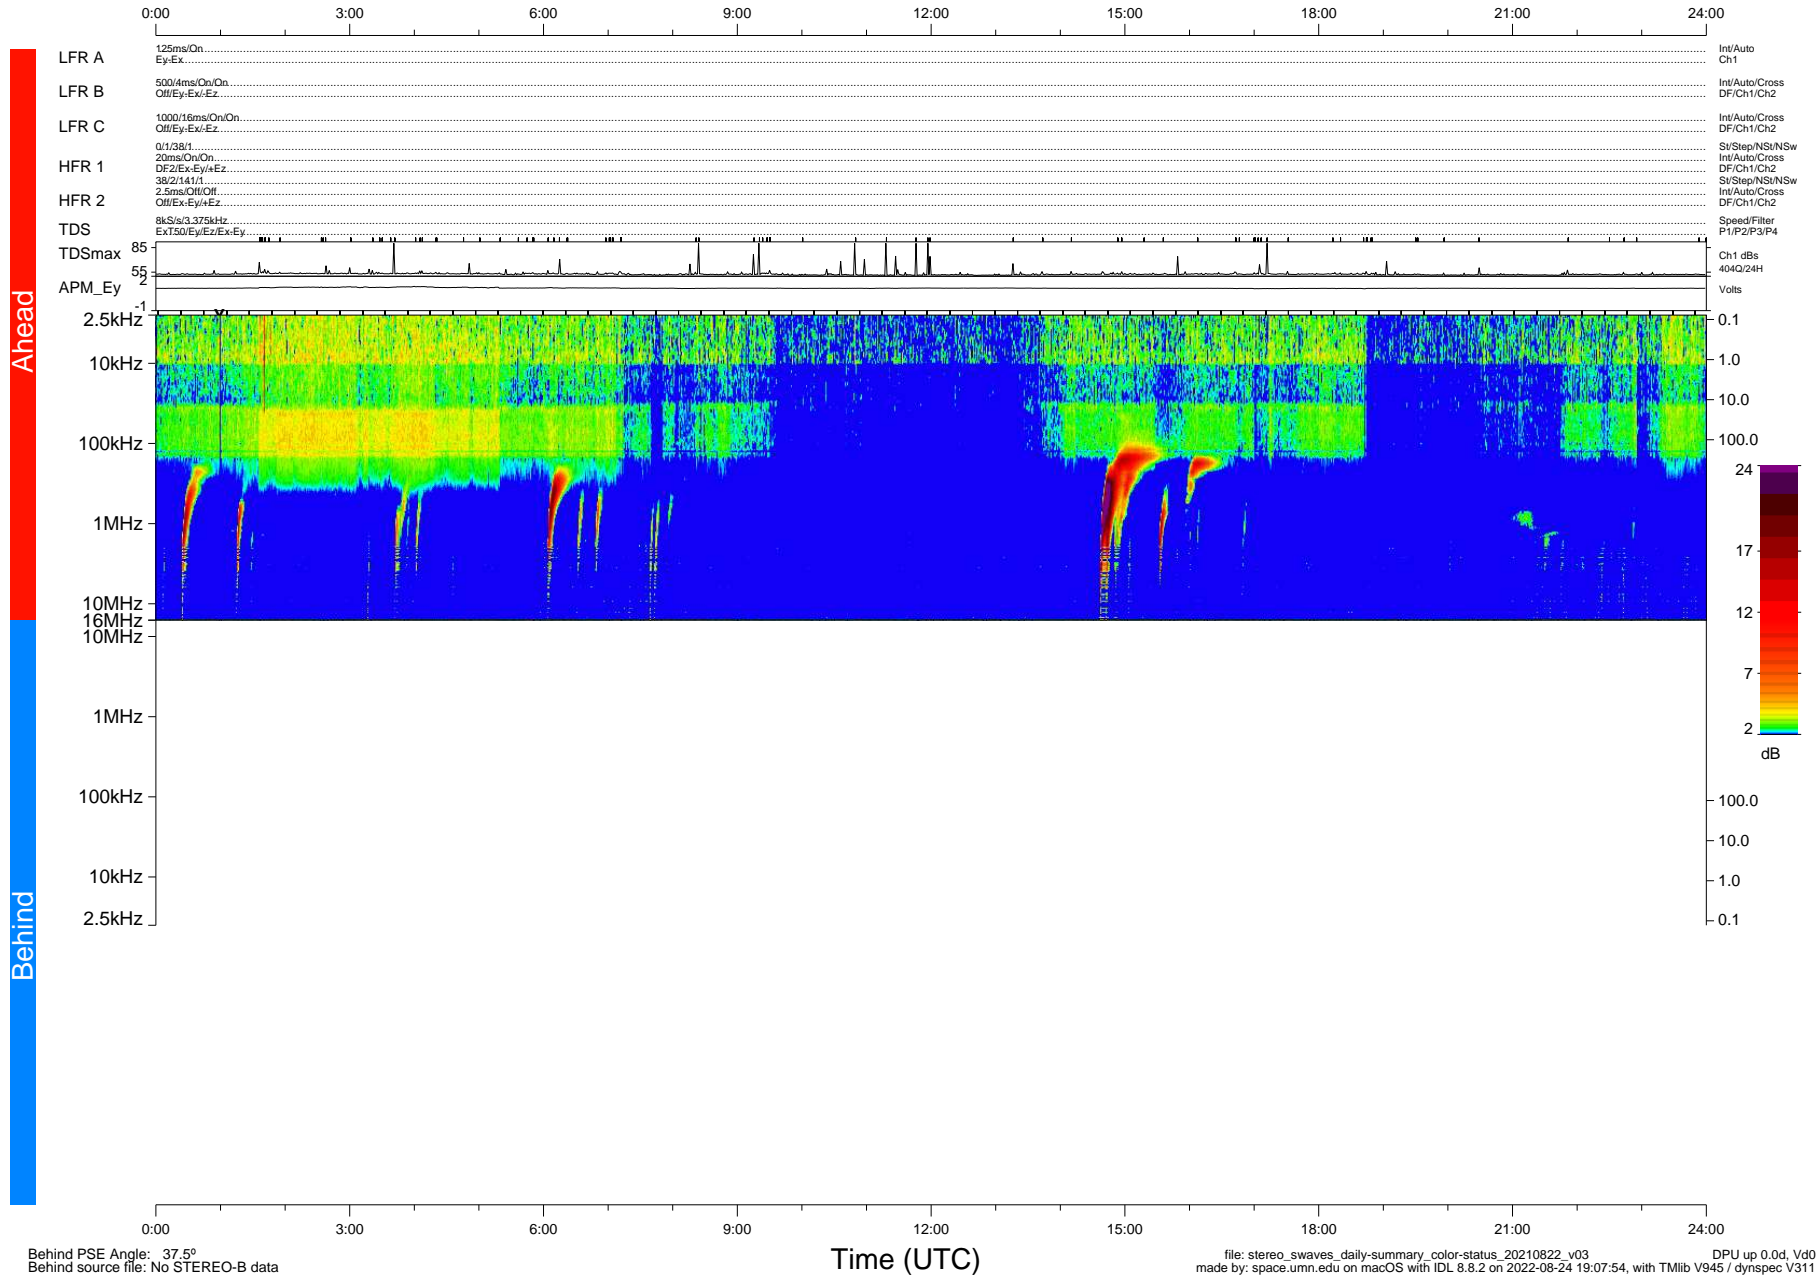

STEREO/WAVES Daily Summary - 22-Aug-2021 (DOY 234)

Ahead source file: swaves_ahead_2021_234_1_05.fin (Recovery: 100.0% HK, 112% Pkts)
Ahead PSE Angle: -42.7°

DPU up 2237.9d, V412d40

Behind PSE Angle: 37.5°
Behind source file: No STEREO-B data

Time (UTC)