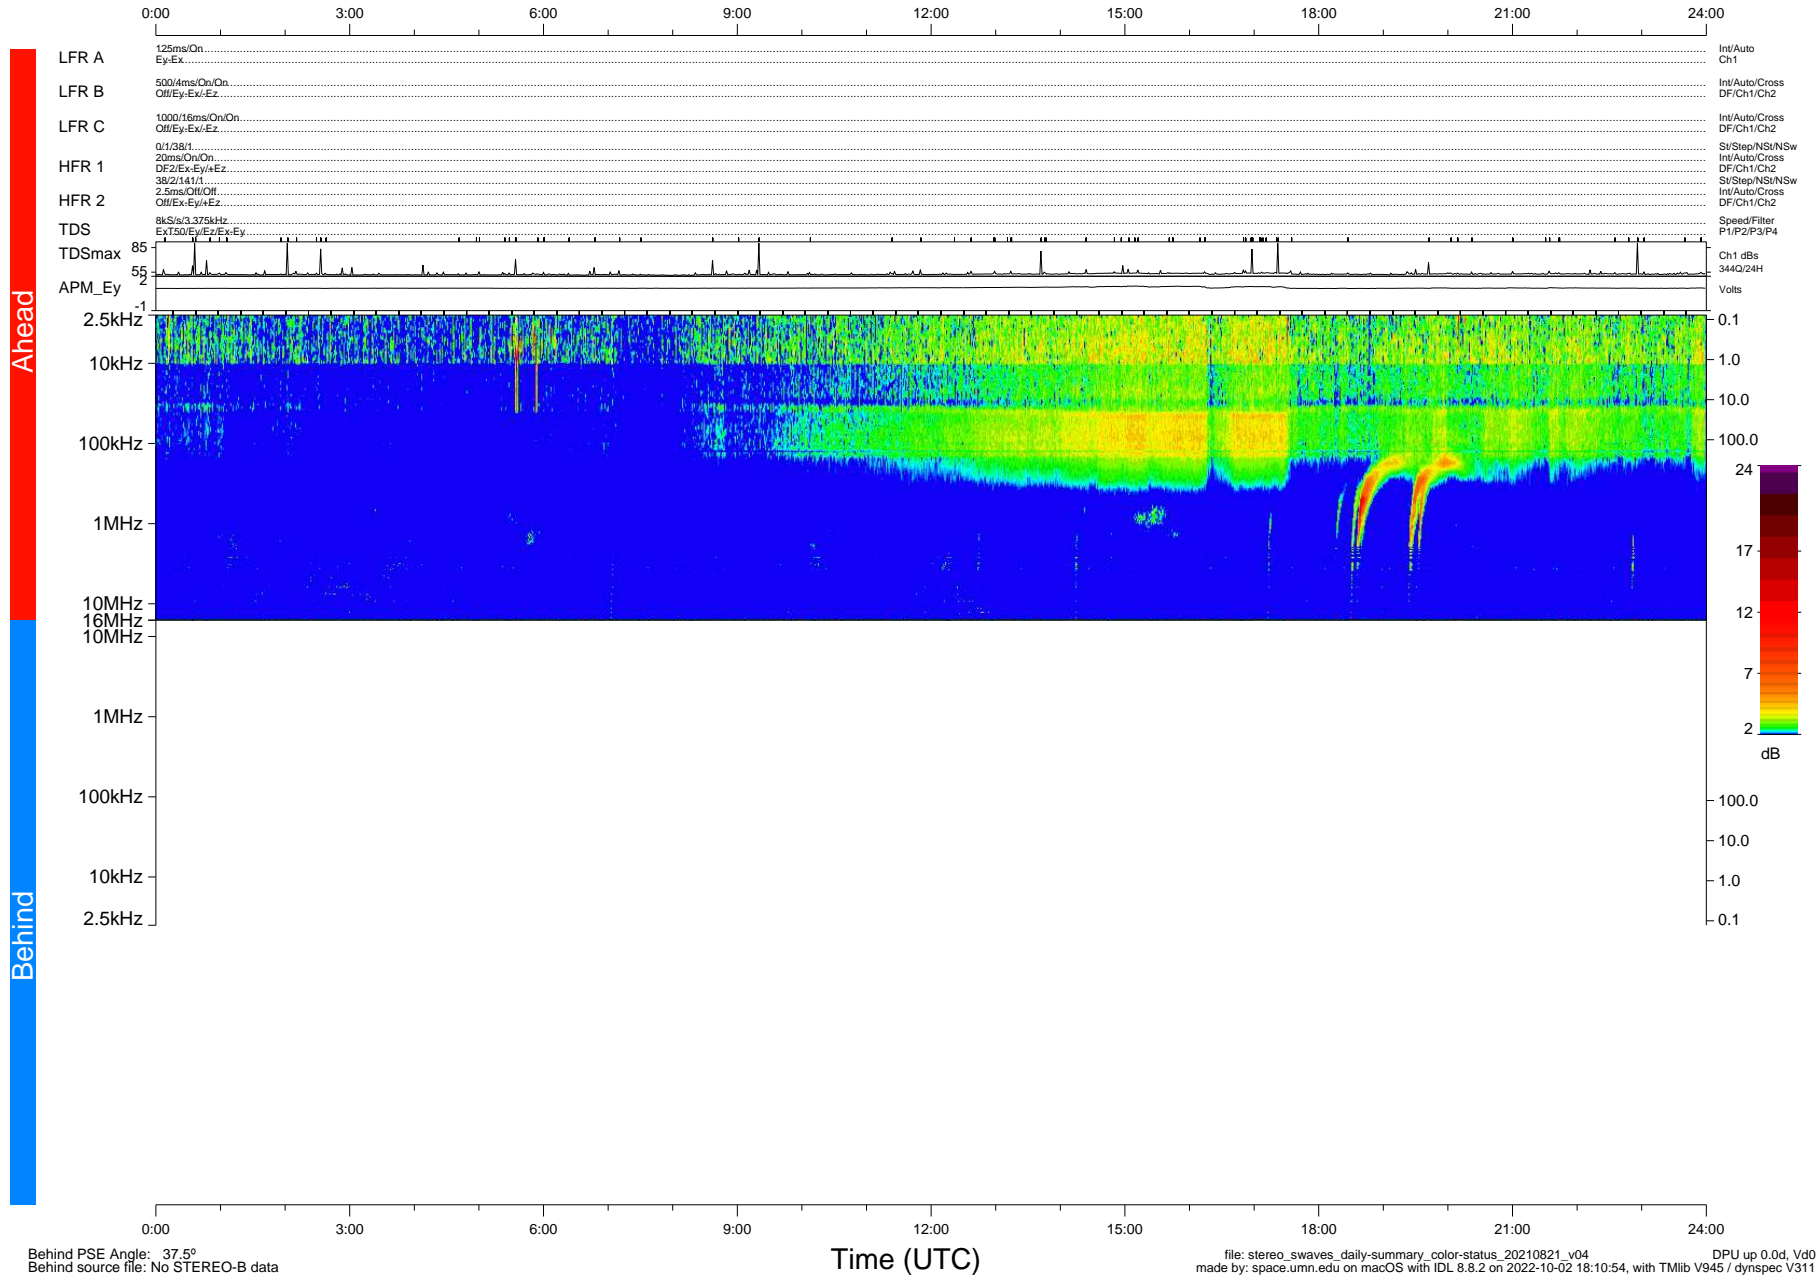

STEREO/WAVES Daily Summary - 21-Aug-2021 (DOY 233)

Ahead source file: swaves_ahead_2021_233_1_05.fin (Recovery: 100.0% HK, 103% Pkts)
Ahead PSE Angle: -42.9°

DPU up 2236.9d, V412d40

Behind PSE Angle: 37.5°
Behind source file: No STEREO-B data

Time (UTC)